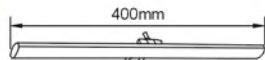

LED Picture Light

- Material: Stainless Steel
- Finish: Chrome

● **PLED-138**

LED: 5W, 5050 LED, 21PCS