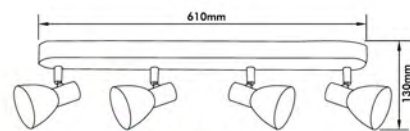

## Wall & Ceiling Spotlight

- Material: Wood+Glass
- Bulb Adaptable: G9 40W Max.
- Finish: wooden color by the customer-specific

● CK327-1

● TK327-2

● TK327-3

● TK327-4