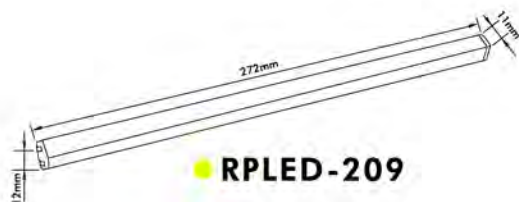

LED Cabinet Light

- Material: Acrylic + Aluminum
- LED Lamp: 27pcs x 0.2W(SMD5050)
- Beam Angle: 120°
- Power Consumption: 6.4W
- Voltage: DC12V
- Finish: Aluminum Anodized
- Each With 1.5M Cable
- Driver: Output DC 12W or 24W (Excl.)

Accessories

LED Driver + 1.5M Cable + Online Switch
+ VDE Plug + 6 Way Plug Outlet

● RPLED-204S

RPLED-204S 27LEDS; 5.4W (With Sensor)
RPLED-204 27LEDS; 5.4W

● RPLED-208BS

RPLED-208BS (With Sensor)
RPLED-208; RPLED-208A;
RPLED-208B; RPLED-208C

Model No.	Size(mm)	No. of LEDs
RPLED-208BS	550 x 18 x 8	27pcs x 0.2W
RPLED-208	348 x 18 x 8	18pcs x 0.2W
RPLED-208A	448 x 18 x 8	24pcs x 0.2W
RPLED-208B	548 x 18 x 8	30pcs x 0.2W
RPLED-208C	1000 x 18 x 8	57pcs x 0.2W

- Material: Acrylic
- LED: 25 x 0.06W(SMD3528)
- Beam Angle: 120°
- Luminous Flux: 175lm
- Voltage: DC12V
- Finish: Aluminum Anodized
- Each With 1.5M Cable
- Driver: Output DC 12W or 24W (Excl.)

Accessories

LED Driver + 1.5M Cable + Online Switch
+ VDE Plug + 6 Way Plug Outlet

● RPLED-209