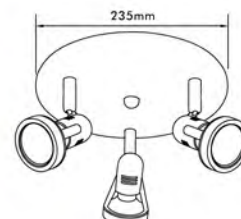

## Wall & Ceiling Spotlight-Antonio

- Material: Zinc Alloy + Iron
- Bulb Adaptable: GU10 50W Max.   
GU10 C Class 40W   
GU10 LED 6W 
- Finish: Chrome/Satin Nickel/Satin Brass

● CK103-1

● CK103-3

● TK103-2