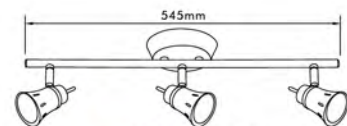

## Wall & Ceiling Spotlight

- Material: Aluminum + Iron
- Bulb Adaptable: GU10 LED 5W   
GU10 CFL 7W Max.   
GU10 50W Max.   
GU10 C Class 40W 
- Finish: Aluminum Brushed + Chrome

● CK194-1

● TK194-2

● TK194-3