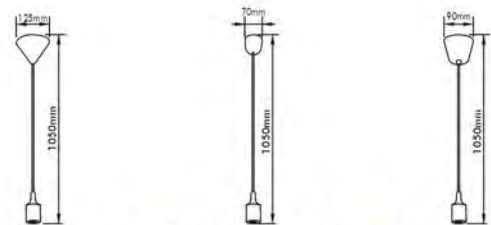

Interior Hanging Lamp

- Bulb adaptable: E27 60W Max.
  E27 ESB 11W Max. Spiral
  E27 C Class 42W Max.
  E27 LED 9W Max.
- Finish: Black/White/Green/Orange/Red/Blue/
  Yellow/Purple/Brown

● **HG-024A** ● **HG-024B** ● **HG-024C**

Material: **Silicon** Rubber L/H housing + braided wire + PP