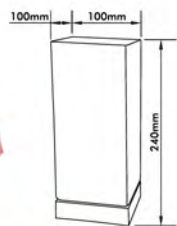

Table Lamp

- Material: Iron + Glass
- Bulb Adaptable: E14 40W Max.
  E14 C Class 28W
- Finish: White/Green/Red/Yellow
- VDE White Cable 1.8M + Plug

● DT-114