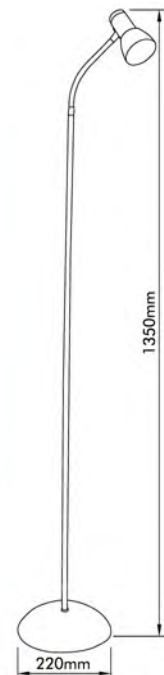

Table Lamp

- Material: Aluminum + Iron Base
- Bulb Adaptable: GU10 50W Max.
  GU10 C Class 40W
  GU10 LED 5W
- Finish: Aluminum Brushed Shade
  + Chrome Plated Base & Pole
- On Line Switch

● FLK-705

Bulb Adaptable:
GU10 CFL 11W Max.
GU10 LED 9W