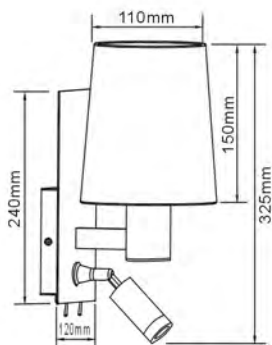

Wall/Reading Light

- Material: Iron Base + Aluminium/Zinc Alloy Spot Head + Fabric Lampshade
- Lamp: 1W LED+ E27 60W Max. or ESL 15W Max. (Excl.)
- Luminous flux: 80Lm(6000K)
- Finish: Chrome/Metallic Dark Copper/Satin Nickel

1W LED
Super Bright
1100 Lux

● WLED-203B White

Lampshades of WLED-203B/204B Series:

1W LED
Super Bright
1100 Lux