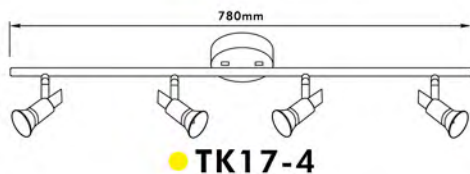

Wall & Ceiling Spotlight-Facil

- Material: Zinc Alloy + Iron
- Bulb Adaptable: GU10 50W Max.
  GU10 C Class 40W
  GU10 LED 6W
- Finish: Chrome/Satin Nickel/Satin Brass