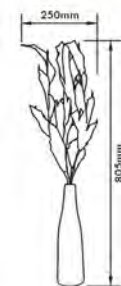

● KLED-58

- Material: Fabric Flower + Ceramic Vase
- Lamp: 35 x Ø5mm 0.045W Warm White LED
- Finish: White Fabric leaves + Brown branches + White Vase
- 7 leaves x 5pcs brown branches
- Battery: 2 x AA (Excl.)
- Battery Working Time: 85H
- IP20