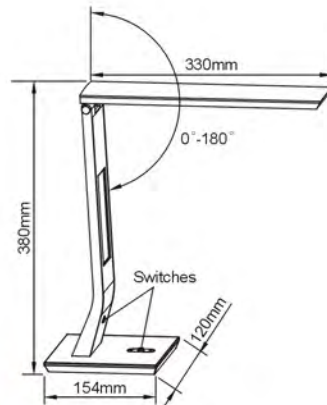

7W LED Table Lamp-Elite

Patented

- Material: ABS Body
- Lamp: 12 x 0.5W SMD5630 LED Modules
- Luminous flux: 380Lm(4000K)
- Power consumption: 7W
- With On/Off Switch on Base
- With Night Light: 6 x 0.06W Φ 5 LEDs (Blue)
- Finish: White/Black/Light Wood/Dark Wood

12 x 0.5W LED
Super Bright
1000 Lux

Adaptor
I/P 100-240V AC 50/60Hz
O/P 18-24V 0.3A

● TLED-21A

Being folded when not in working