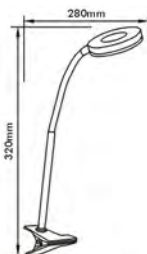

● TCLED-189