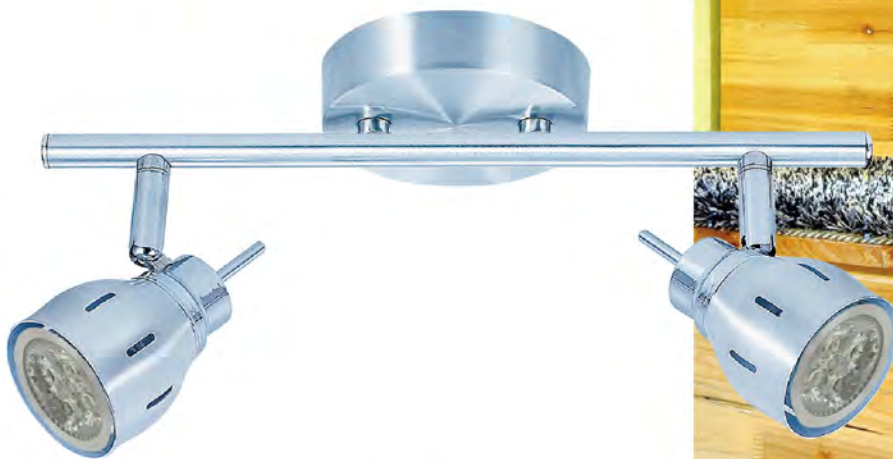

Wall & Ceiling Spotlight

- Material: Aluminum + Iron
- Bulb Adaptable: GU10 LED 5W
  GU10 CFL 7W Max.
  GU10 50W Max.
  GU10 C Class 40W
- Finish: Aluminum Brushed + Chrome