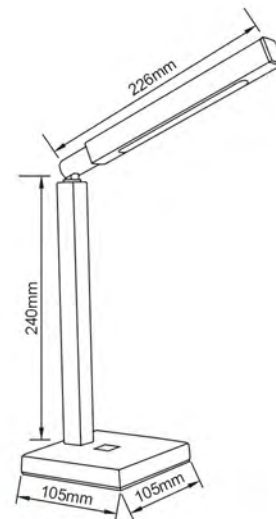

LED Table Lamp

Patented

- Material: Iron Body
- Lamp: 6x0.5W SMD5630 LED Modules
- Luminous flux: 240Lm(6000K)
- Finish: Black/White
- With push button switch on the base

6 x 0.5W LED
Super Bright
1800 Lux

● TLED-13CS