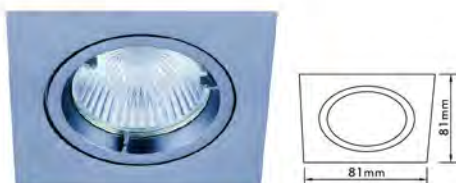

● **DL-35**

Zinc Alloy
MR16 50W
MR16 LED 5W

● **DL-35G**

Zinc Alloy
GU10 50W
GU10 C Class 38W
GU10 LED 6W