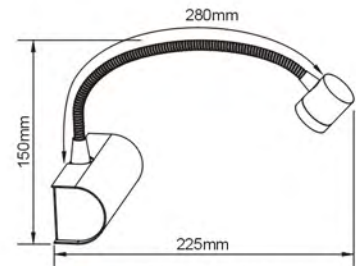

LED Picture Light

- Material: Aluminum + Iron
- Lamp: LED Modules (9 LEDs Version, 4000K/Warm White)
- Finish: Satin Nickel/Chrome/P. Brass
- Battery: 3 xAA (Excl.)
- Operating Time: 36H (Alkaline Battery)

Battery Operation

● PLED14-9A