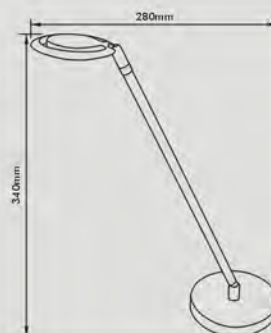

● TLED-132

● TCLED-132

Swivel knuckle, 359°

● TLED-212

- Material: Iron + Acrylic
- Lamp: 4W (8 x 0.5W SMD 5730 LED)
- Ra>80
- Finish: Chrome / Satin Nickel
- Lumen: 300LM (4000K)
- Super Bright 1190 Lux (H.30cm)
- 1.5M Cable + Adaptor
- Line On/Off Switch