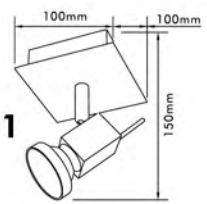

Wall & Ceiling Spotlight-Felix

- Material: Aluminum
- Bulb Adaptable: GU10 50W Max.
  GU10 C Class 40W
  GU10 LED 6W
- Finish: Aluminum Brushed

● CK73-1