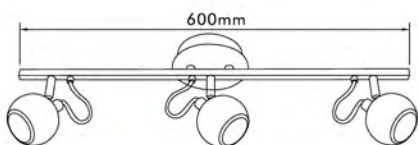

# Wall & Ceiling Spotlight

- Material: Iron
- Bulb Adaptable: GU10 50W Max.  
GU10 C Class 40W  
GU10 LED 6W
- Finish: Chrome/Satin Nickel/Satin Brass/P. Brass/  
White/Black

● CK71A-1

● CK71A-2

● CK71A-3