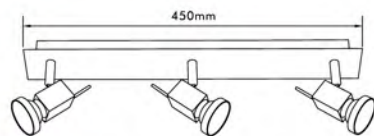

# Wall & Ceiling Spotlight-Felix

- Material: Aluminum
- Bulb Adaptable: GU10 50W Max.   
GU10 C Class 40W   
GU10 LED 6W 
- Finish: Aluminum Brushed

● CK73-1

● CK73-4

● TK73-2

● TK73-4

● TK73-3A