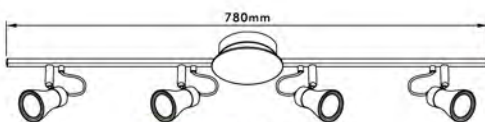

Wall & Ceiling Spotlight-Sicily

- Material: Pressed Iron
- Bulb Adaptable: GU10 50W Max.
  GU10 C Class 40W
  GU10 LED 6W
- Finish: Chrome+Titan/Chrome+Satin Nickel/
  Polished Brass+Satin Brass

● TK19-4