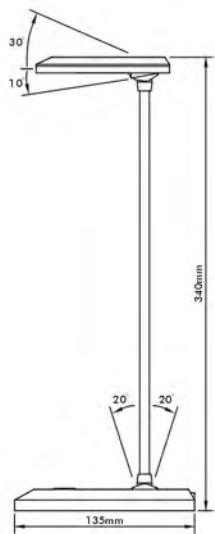

4.5W LED Table Lamp

Patented

- Material: ABS Head & Base + Iron Tube
- Lamp: 9x0.3W SMD5630 LED Modules
- Power Consumption: 4.5W
- Illuminance: >1000Lux (30cm) • Luminous flux: 208Lm(4000K)
- Finish: Black/White/Green
- With Square Press On/Off Switch on Base

TLED-195