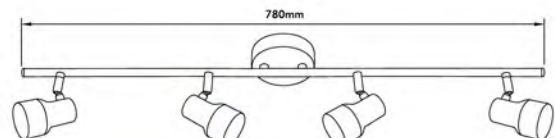

Wall & Ceiling Spotlight

- Material: Zinc Alloy + Iron
- Bulb Adaptable: GU10 LED 5W
  GU10 CFL 11W max.
  GU10 50W Max.
  GU10 C Class 40W
- Finish: Chrome/Satin Nickel/White

● TK156-4