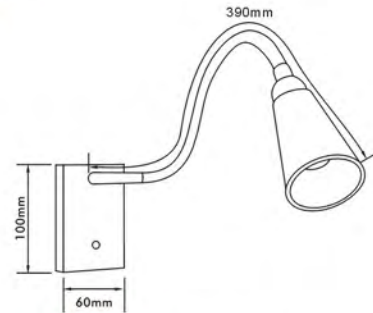

LED Reading Light

- Material: Iron Body
- Lamp: 1W LED
- Luminous flux: 85Lm(6000K)
- Finish: Satin Nickel/Chrome

● **WLED-14**
With Push Switch on The Base