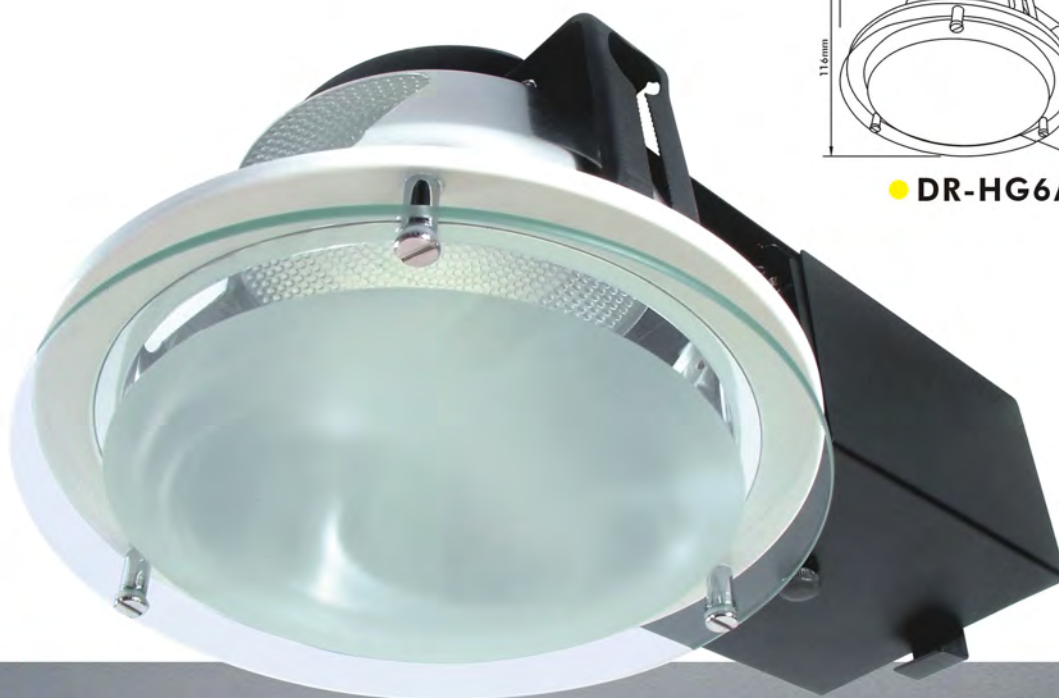

# Recessed Down Light

- Material: Iron + Glass
- Bulb Adaptable: G24 2 x PL26W Max.
- Finish: White

● DR-HG6A