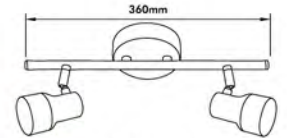

## Wall & Ceiling Spotlight

- Material: Zinc Alloy + Iron
- Bulb Adaptable: GU10 LED 5W  
GU10 CFL 11W max.  
GU10 50W Max.  
GU10 C Class 40W
- Finish: Chrome/Satin Nickel/White

● CK156-2

● CK156-1

● CK156-3