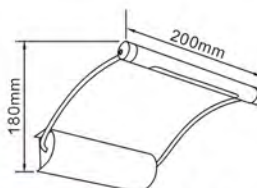

LED Picture Light

-Piano Series

- Material: Iron Body
- Finish: Satin Nickel/Chrome

Patented

Low Voltage 12V

*Number & Watts For LEDS Vary And
Are Upon Request.*

• PLED-13/12

Lamp: 12x0.06W Φ 5 LED Modules
Luminous flux: 60Lm(4000K)

• PLED-13/18

Lamp: 18x0.06W Φ 5 LED Modules
Luminous flux: 90Lm(4000K)

• PLED-13/9

Lamp: 9x0.06W Φ 5 LED Modules
Luminous flux: 48Lm(4000K)