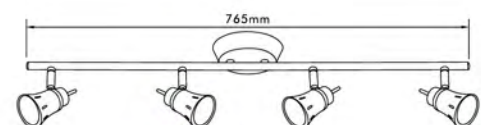

## Wall & Ceiling Spotlight

- Material: Aluminum + Iron
- Bulb Adaptable: GU10 LED 5W   
GU10 CFL 7W Max.   
GU10 50W Max.   
GU10 C Class 40W 
- Finish: Aluminum Brushed + Chrome

● CK194-1

● TK194-2

● TK194-3