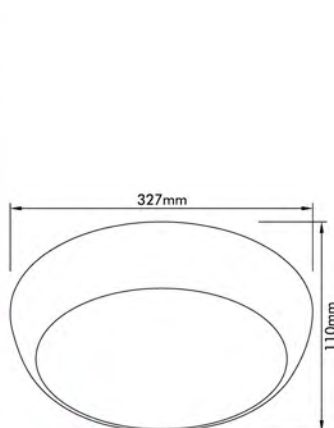

LED Bathroom Ceiling Lamp

- Material: ABS + PC
- Lamp: 36 x 0.45W LED(SMD5630)
- LED Beam Angle: 120°
- White, Chrome, Silver Interchangeable Trims
- Built-in Driver
- IP65

● CMLED-532