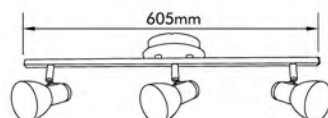

# Wall & Ceiling Spotlight

- Material: Aluminum
- Bulb Adaptable: GU10 LED 5W   
 GU10 CFL 11W Max.   
 GU10 50W Max.   
 GU10 C Class 40W 
- Finish: Aluminum Brushed

● CK705-1

● CK705-2

● CK705-3

● TK705-2