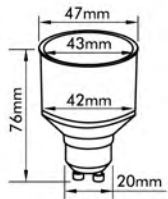

Wall & Ceiling Spotlight

- Material: Aluminum
- Bulb Adaptable: GU10 LED 5W
  GU10 CFL 11W Max.
  GU10 50W Max.
  GU10 C Class 40W
- Finish: Aluminum Brushed