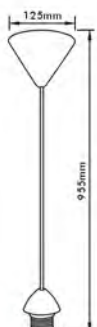

Canopy B  
(Dia. 70mm)

Canopy C  
(Top dia. 90mm)

● **HG-931A**

Material: **PP** + Braided Wire

● **HG-930C**

Material: **PP** + Braided Wire

● **HG-932A**

Material: **Ceramic** L/H housing + braided wire + PP