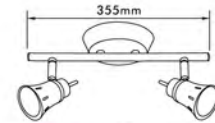

Wall & Ceiling Spotlight

- Material: Aluminum + Iron
- Bulb Adaptable: GU10 LED 5W
  GU10 CFL 7W Max.
  GU10 50W Max.
  GU10 C Class 40W
- Finish: Aluminum Brushed + Chrome

● TK194-2