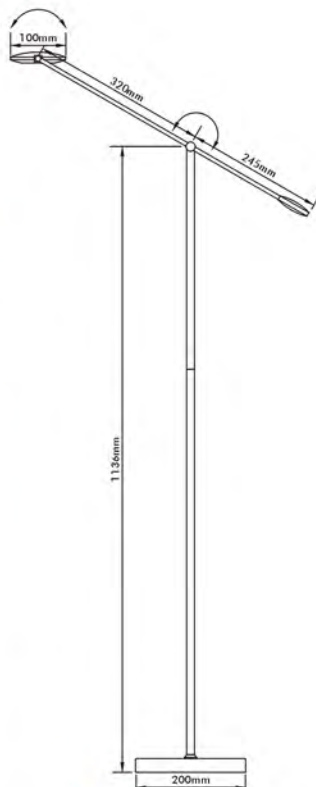

● TLED-170

Lamp: 8x0.5W SMD5630 LED Modules
Luminous flux: 300Lm(4000K)
With Touch Switch
(4 Section: High, Medium, Low, Off)

12x0.5W LED
Super Bright
1800 Lux