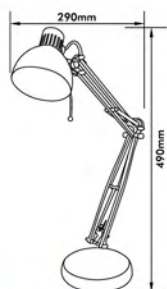

## Table Lamp

- Material: Iron
- Bulb Adaptable: GU10 50W MAX.   
GU10 C Class 40W   
GU10 LED 6W 
- With 1.6M Power Cable + Line Switch + VDE Plug
- Finish: White/Chrome/Antique Brass/Gunmetal/Satin Nickel