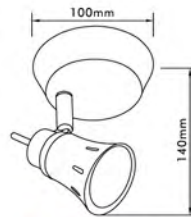

Wall & Ceiling Spotlight

- Material: Aluminum + Iron
- Bulb Adaptable: GU10 LED 5W
  GU10 CFL 7W Max.
  GU10 50W Max.
  GU10 C Class 40W
- Finish: Aluminum Brushed + Chrome

● CK194-1