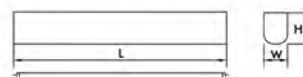

Under Cabinet Light

- Material: PC Fixture
- With T4 Tube lite & Switch
- With Built-in Electronic Ballast

Item No	Watt	Lumen	Dimension(mm)		
			L	W	H
• LFT-406	6W	240	270	17	42
• LFT-410	10W	500	390	17	42
• LFT-416	16W	820	520	17	42
• LFT-420	20W	1120	620	17	42

- Material: PVC Fixture
- With T5 Tube lite & Switch
- With Built-in Electronic Ballast

Item No	Watt	Lumen	Dimension(mm)		
			L	W	H
• LFT-506	6W	240	267	22	42
• LFT-510	10W	500	458	22	42
• LFT-513	13W	820	571	22	42
• LFT-521	21W	1120	904	22	42
• LFT-528	28W	1846	1204	22	42

Accessories

- Material: PC + PC Diffuser
- Bulb Adaptable: T5 Tube
- Finish: White