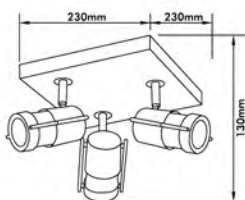

- **CK325-3**
  Bulb Adaptable: G9 40W Max. ☞
- **CKLED325-3**
  LED: 3x3W
  Built-in Driver