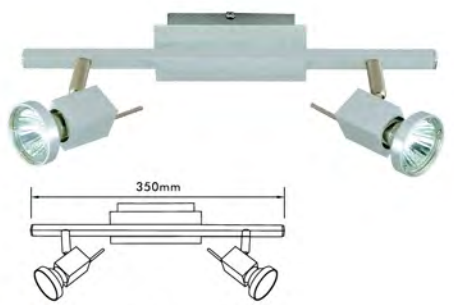

# Wall & Ceiling Spotlight-Felix

- Material: Aluminum
- Bulb Adaptable: GU10 50W Max.   
GU10 C Class 40W   
GU10 LED 6W 
- Finish: Aluminum Brushed

● CK73-1

● CK73-4

● TK73-2

● TK73-4

● TK73-3A