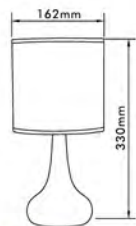

Touch Sensor Lamp

- Material: Iron + Fabric Lampshade
- Bulb Adaptable: E14 25W Max.
  E14 C Class 18W
- With Touch Sensor
- Finish: Gun Metal Plated + Black Shade

- Bulb Adaptable: E14 40W Max.
  E14 C Class 28W
- Finish: Satin Nickel/Chrome

● DT-1102

- Finish : Chrome/Satin Nickel/Gun Metal

- Material: Iron + Fabric Lampshade
- Bulb Adaptable: E27 60W Max.
  E27 C Class 42W
  E27 LED 9W
- Finish : Chrome/Satin Nickel/Gun Metal