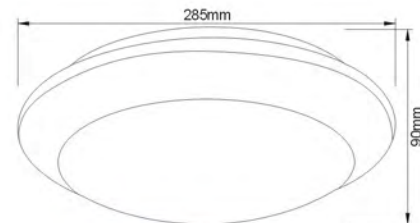

● CMLED-541