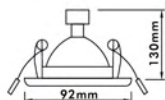

● DL-91G

GU10 50W
GU10 C Class 40W
GU10 LED 6W