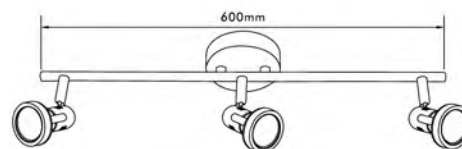

## Wall & Ceiling Spotlight-Antonio

- Material: Zinc Alloy + Iron
- Bulb Adaptable: GU10 50W Max.   
GU10 C Class 40W   
GU10 LED 6W 
- Finish: Chrome/Satin Nickel/Satin Brass

● CK103-1

● CK103-3

● TK103-2