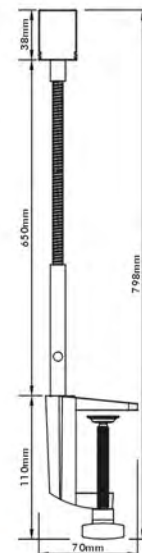

LED Clip Light

- Material: Alu. Head & Clip + Iron Gooseneck
- Lamp: 1W LED
- Luminous flux: 80Lm(6000K)
- Finish: Silver
- With 1.5M Cable + Plug
- With Toggle Switch

● DCLED-515