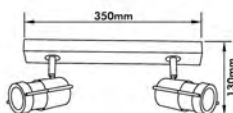

Wall & Ceiling Spotlight

- Material: Iron+Zinc Alloy+Glass
- Finish: Black/White/Satin Nickel/Chrome/Polished Brass/Satin Brass

- **CK325-1**
  Bulb Adaptable: G9 40W Max. ☞
- **CKLED325-1**
  LED: 1x3W
  Built-in Driver

- **CK325-3**
  Bulb Adaptable: G9 40W Max. ☞
- **CKLED325-3**
  LED: 3x3W
  Built-in Driver

- **TK325-2**
  Bulb Adaptable: G9 40W Max. ☞
- **TKLED325-2**
  LED: 2x3W
  Built-in Driver

- **TK325-3**
  Bulb Adaptable: G9 40W Max. ☞
- **TKLED325-3**
  LED: 3x3W
  Built-in Driver