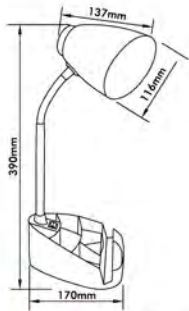

Desk & Clip-on Lamps

- Material: ABS
- Bulb Adaptable: E27 MAX 15W
  E27 MAX 25W
  E27 LED 5W

● **DF-115**
Color: White/Pink/Green/
Orange/Black