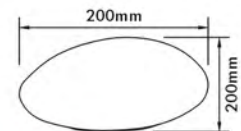

LED Mood Light

- Material: Glass
- 1 x E27 RGB LED Bulb (inclu.) 1.5W Max.
- With 1.5M Cable + On-line Switch

• **KLED-23**