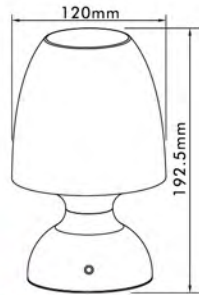

● ETLED-20A