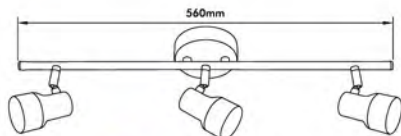

Wall & Ceiling Spotlight

- Material: Zinc Alloy + Iron
- Bulb Adaptable: GU10 LED 5W
  GU10 CFL 11W max.
  GU10 50W Max.
  GU10 C Class 40W
- Finish: Chrome/Satin Nickel/White

● TK156-3