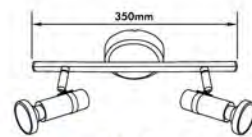

Wall & Ceiling Spotlight

- Material: Iron
- Bulb Adaptable: GU10 50W Max.
  GU10 C Class 40W
  GU10 LED 6W
- Finish: Black + Chrome

● TK712-2