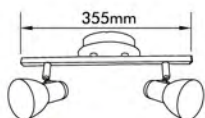

# Wall & Ceiling Spotlight

- Material: Aluminum
- Bulb Adaptable: GU10 LED 5W   
 GU10 CFL 11W Max.   
 GU10 50W Max.   
 GU10 C Class 40W 
- Finish: Aluminum Brushed

● CK705-1

● CK705-2

● CK705-3

● TK705-2