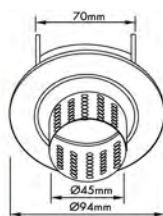

● **DL-56G**
Zinc Alloy
GU10 50W
GU10 C Class 40W
GU10 LED 6W