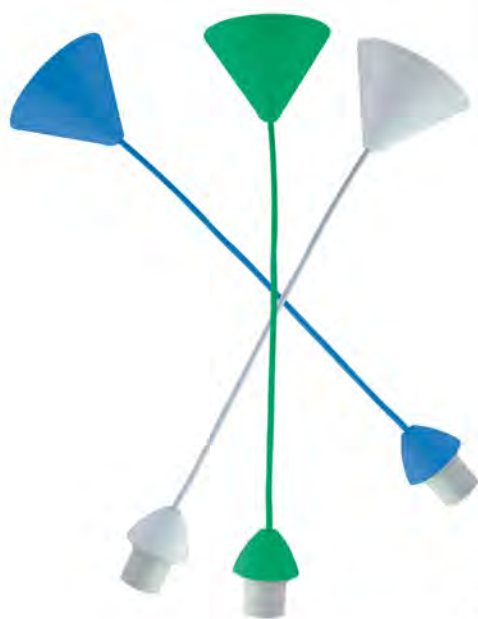

Canopy B  
(Dia. 70mm)

Canopy C  
(Top dia. 90mm)

● **HG-931A**

Material: **PP** + Braided Wire

● **HG-930C**

Material: **PP** + Braided Wire

● **HG-932A**

Material: **Ceramic** L/H housing + braided wire + PP