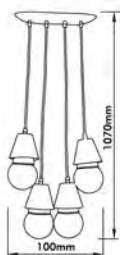

Interior Hanging Lamp

- Material : Metal + PVC wire
- Bulb adaptable : E27 ESB 11W Max. Spiral
  E27 C Class 42W Max.
  E27 LED 9W Max.
- Finish : Black/White/Green/Orange/Red/Blue/Yellow/Purple

Interior Hanging Lamp

- Material : Metal + PVC wire
- Bulb adaptable : E27 ESB 11W Max. Spiral
  E27 C Class 42W Max.
  E27 LED 9W Max.
- Finish : Black/White/Green/Orange/Red/Blue/Yellow/Purple

Interior Hanging Lamp

- Material : Metal + PVC wire
- Bulb adaptable : E27 ESB 11W Max. Spiral
  E27 C Class 42W Max.
  E27 LED 9W Max.
- Finish : Black/White/Green/Orange/Red/Blue/Yellow/Purple

● **HG-068-4**