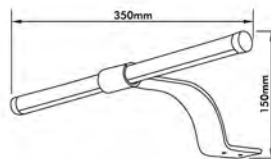

● DPLED-15S

LED Modules (18 LEDs Version)
Illumination: 300 lux (0.3 meter distance)
Luminous Flux: 68Lm