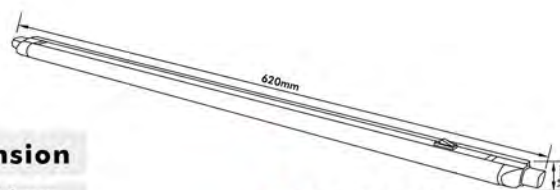

## Linkable LED Strip Light

- Material: PC Base + PC Diffuser
- Finish: White / Silver
- 2M White Link Mains Cable With VDE Plug
- 290mm Link Lead

Model No.	No. of Leds	Watt	Prod. Dimension
LLED-T409	9	0.54	L270*W18*H36mm
LLED-T415	15	0.9	L390*W18*H36mm
LLED-T427	27	1.62	L620*W18*H36mm