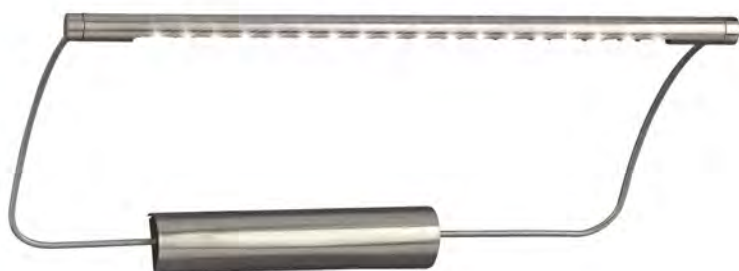

• PLED-13/12

Lamp: 12x0.06W Φ 5 LED Modules
Luminous flux: 60Lm(4000K)