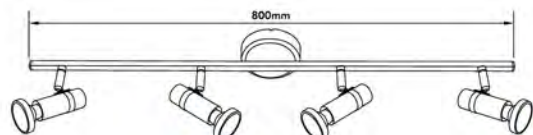

Wall & Ceiling Spotlight

- Material: Iron
- Bulb Adaptable: GU10 50W Max.
  GU10 C Class 40W
  GU10 LED 6W
- Finish: Black + Chrome

● TK712-4