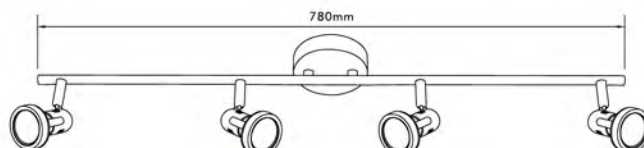

Wall & Ceiling Spotlight-Antonio

- Material: Zinc Alloy + Iron
- Bulb Adaptable: GU10 50W Max.
  GU10 C Class 40W
  GU10 LED 6W
- Finish: Chrome/Satin Nickel/Satin Brass

● TK103-4