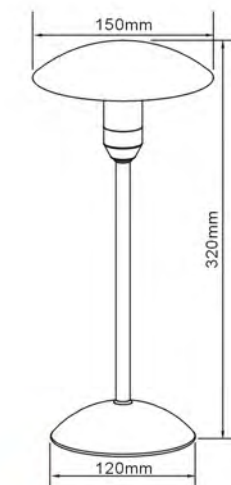

# LED Portable Lamp

Patented

- Material: Iron Top & Body + PMMA Diffuser
- Lamp: 9x0.06W  $\Phi$  5 LED Modules
- Luminous flux: 48Lm(6000K)
- Finish: Satin Nickel/Chrome
- Battery: 3 x AA (Excl.)
- Operating Time: 36H (Alkaline Batteries)