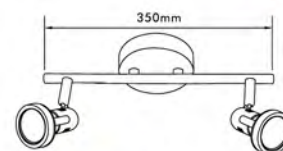

## Wall & Ceiling Spotlight-Antonio

- Material: Zinc Alloy + Iron
- Bulb Adaptable: GU10 50W Max.   
GU10 C Class 40W   
GU10 LED 6W 
- Finish: Chrome/Satin Nickel/Satin Brass

● CK103-1

● CK103-3

● TK103-2