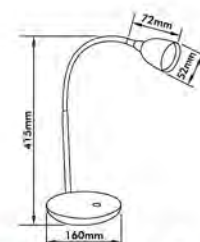

## LED Clip Light

- Material: ABS
- Lamp: 3W (6 x 0.5W SMD5630 LED)
- Ra>80
- Finish: White/Black/Red
- Lumen: 220LM
- Built-in LED Driver
- 1.6M Cable
- Online On/Off Switch

● TCLED-377

- Material: Metal + ABS
- Lamp: 2.5W(42 x 0.06W SMD LED)
- Ra>80
- Finish: Black/White/Blue/Purple/Pink/Brown
- Lumen: 120LM
- Built-in LED Driver
- 1.6M Cable
- Base On/Off Push Switch