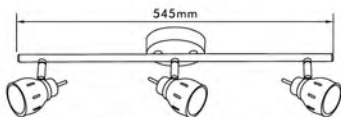

Wall & Ceiling Spotlight

- Material: Aluminum + Iron
- Bulb Adaptable: GU10 LED 5W
  GU10 CFL 7W Max.
  GU10 50W Max.
  GU10 C Class 40W
- Finish: Aluminum Brushed + Chrome

● TK193-3