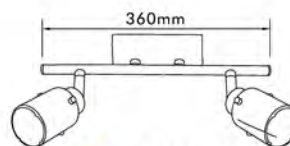

Wall & Ceiling Spotlight

- Bulb Adaptable: GU10 LED 5W
  GU10 CFL 7W Max.
  GU10 50W Max.
  GU10 C Class 40W

- Material: Iron + Aluminum
- Finish: Chrome + Aluminum Brushed

- Material: Iron
- Finish: Chrome/Satin Nickel/Satin Brass/P. Brass

● TK191-2