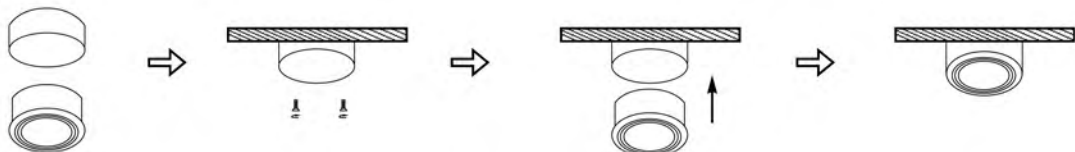

Under Cabinet Light

- Material: Pressed Iron + Glass
- Bulb Adaptable: JC4 20W Max. Incl. ⚡
- 60W Electronic Transformer

◆ Assembly