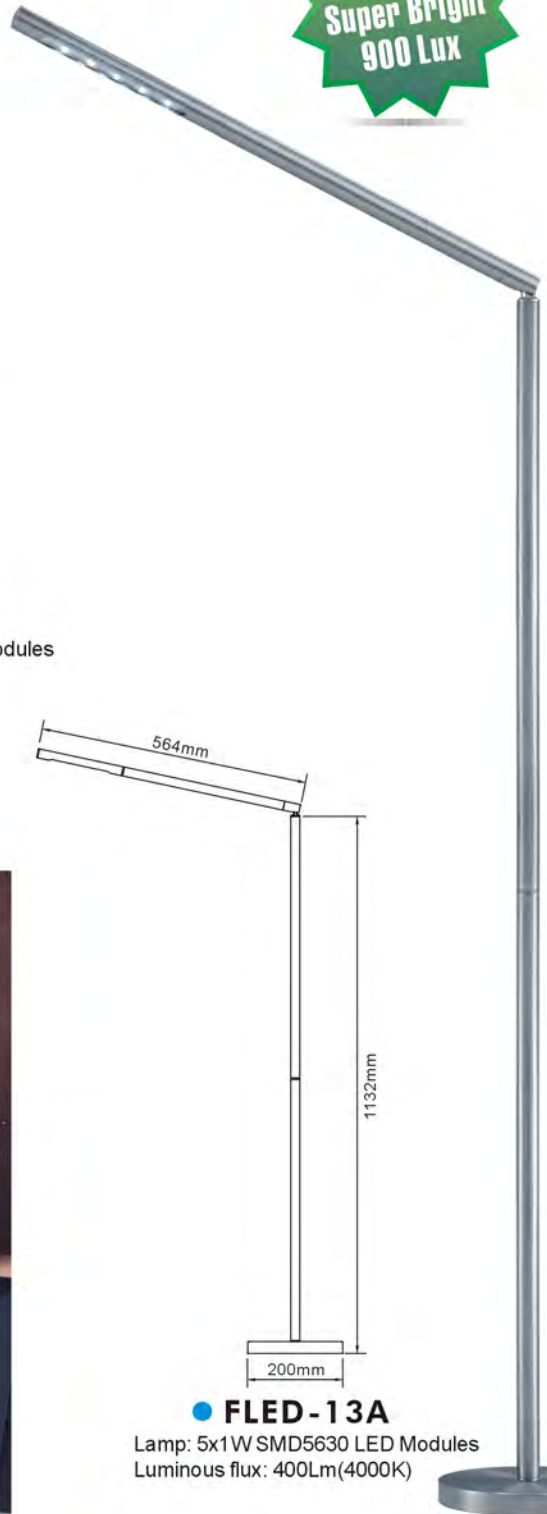

5 x 1W LED
Super Bright
900 Lux

● **FLED-13A**
Lamp: 5x1W SMD5630 LED Modules
Luminous flux: 400Lm(4000K)