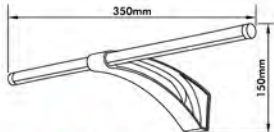

### ● PLED-15S

LED Modules (18 LEDs Version)  
Illumination: 300 lux (0.3 meter distance)  
Luminous Flux: 68Lm