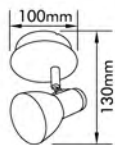

Wall & Ceiling Spotlight

- Material: Aluminum
- Bulb Adaptable: GU10 LED 5W
  GU10 CFL 11W Max.
  GU10 50W Max.
  GU10 C Class 40W
- Finish: Aluminum Brushed

● CK705-1