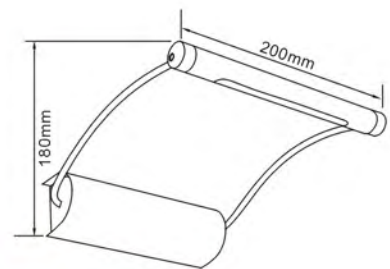

LED Picture Light

Patented

-Piano Series

- Material: Iron Body
- Lamp: 9x0.06W Φ 5 LED Modules
- Luminous flux: 48Lm(4000K)
- Finish: Satin Nickel/Chrome
- Battery: 3 xAA (Excl.)
- Operating Time: 36H (Alkaline Batteries)

Battery Operation

● PLED13-9A