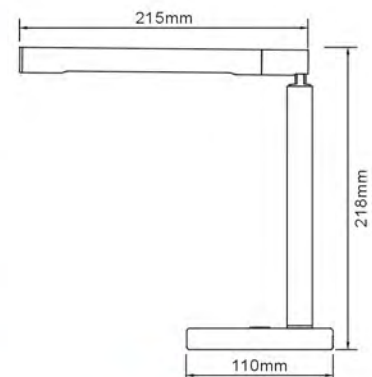

LED Table Lamp

-Piano Series

- Material: Iron Body
- Lamp: 6x0.5W SMD5630 LED Modules
- Luminous flux: 240Lm(6000K)
- Finish: Black/Satin Nickel/White
- With push button switch on the base

• Patented

6 x 0.5W LED
Super Bright
1800 Lux

• TLED-13AS