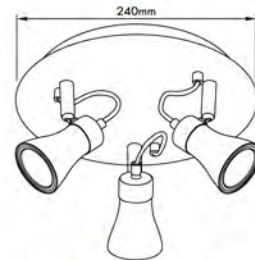

Wall & Ceiling Spotlight-Sicily

- Material: Pressed Iron
- Bulb Adaptable: GU10 50W Max.
  GU10 C Class 40W
  GU10 LED 6W
- Finish: Chrome+Titan/Chrome+Satin Nickel/
  Polished Brass+Satin Brass

● CK19-3