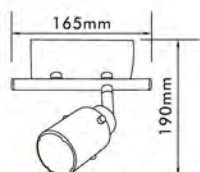

Wall & Ceiling Spotlight

- Bulb Adaptable: GU10 LED 5W
  GU10 CFL 7W Max.
  GU10 50W Max.
  GU10 C Class 40W

- Material: Iron + Aluminum
- Finish: Chrome + Aluminum Brushed

- Material: Iron
- Finish: Chrome/Satin Nickel/Satin Brass/P. Brass

● TK191-1