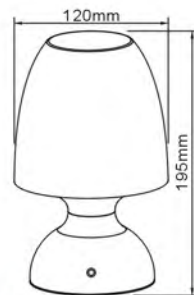

ETLED-20R/R1