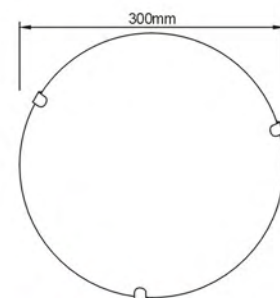

## Interior Ceiling Lamp

- Material: Iron + Glass
- Bulb adaptable: 1 or 2 E27 LED 4W  
E27 40W Max   
E27 ESB T3/13W Spiral   
E27 C Class 28W 
- With three plastic clips
- Finish: White

● **CM-665A-2**  
1 x E27 40W Max