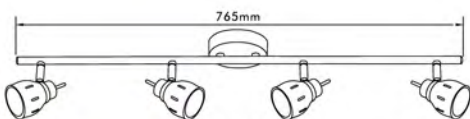

## Wall & Ceiling Spotlight

- Material: Aluminum + Iron
- Bulb Adaptable: GU10 LED 5W   
GU10 CFL 7W Max.   
GU10 50W Max.   
GU10 C Class 40W 
- Finish: Aluminum Brushed + Chrome

● CK193-1

● TK193-2

● TK193-3