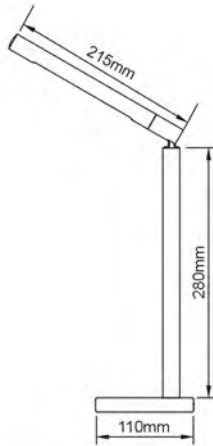

LED Table & Floor Lamp

-Piano Series

Patented

- Material: Iron Body
- Finish: Satin Nickel/White/Black
- ON/OFF Line Switch

6 x 0.5W LED
Super Bright
1100 Lux

● **TLED-13A**
Lamp: 6x0.5W SMD5630 LED Modules
Luminous flux: 240Lm(6000K)