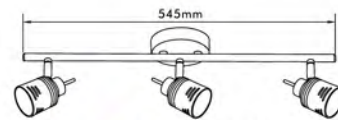

## Wall & Ceiling Spotlight

- Material: Aluminum + Iron
- Bulb Adaptable: GU10 LED 5W   
GU10 CFL 7W Max.   
GU10 50W Max.   
GU10 C Class 40W 
- Finish: Aluminum Brushed + Chrome

● CK192-1

● TK192-2

● TK192-3