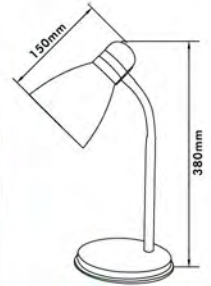

Desk & Clip-on Lamps

- Material: Pressed Iron
- On/off Switch on Line
- Color Available: Titan, White & Metallic Blue/Red

DF-2
E14 R50 40W Max.
E14 R50 C Class 28W