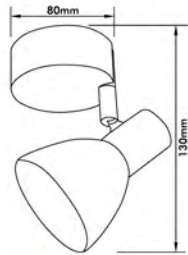

## Wall & Ceiling Spotlight

- Material: Wood+Glass
- Bulb Adaptable: G9 40W Max.
- Finish: wooden color by the customer-specific

● CK327-1

● TK327-2

● TK327-3

● TK327-4