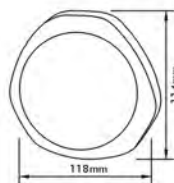

● BO-LED96

Lamp: 0.5W (1 x 0.5W LED)
Battery: 3 x AA (Excluded)
Battery Working Time: 30H
Switch: Push On / Off