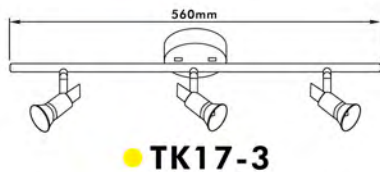

Wall & Ceiling Spotlight-Facil

- Material: Zinc Alloy + Iron
- Bulb Adaptable: GU10 50W Max.
  GU10 C Class 40W
  GU10 LED 6W
- Finish: Chrome/Satin Nickel/Satin Brass