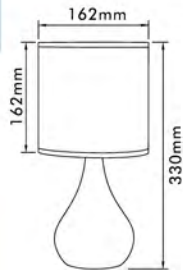

● DT-118

- Bulb Adaptable: E14 40W Max.
  E14 C Class 28W
- Finish: Satin Nickel/Chrome