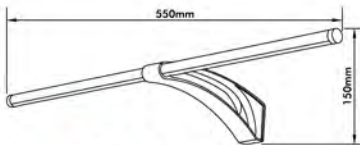

### ● PLED-15S

LED Modules (18 LEDs Version)  
Illumination: 300 lux (0.3 meter distance)  
Luminous Flux: 68Lm