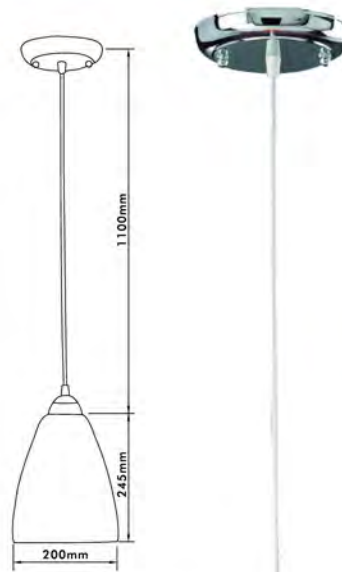

Glass Pendant

- Material: Pressed Iron + Glass
- Bulb Adaptable: E27 Max 60W
  E27 ESB T3/15W Max. Spiral
  E27 C Class 42W
  E27 LED 9W

● HG-020