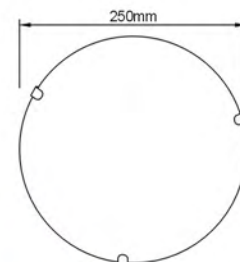

## Interior Ceiling Lamp

- Material: Iron + Glass
- Bulb adaptable: 1 or 2 E27 LED 4W  
E27 40W Max   
E27 ESB T3/13W Spiral   
E27 C Class 28W 
- With three plastic clips
- Finish: White

● **CM-665A-2**  
1 x E27 40W Max