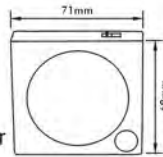

LED (Sensor) Cabinet Light

- Material: ABS
- Color: White

● BO-LED93

Lamp: 0.3W (1 x 0.3W LED)
Battery: 3 x AAA (Excluded)
Battery Working Time: 23H at "ON" mode
With CDS (Photo sensor) & PIR Motion Sensor
Switch: Auto / On / Off
With Magnet