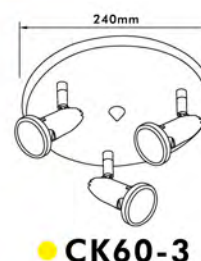

Wall & Ceiling Spotlight-Vista

- Material: Zinc Alloy + Iron
- Bulb Adaptable: GU10 50W Max.
  GU10 C Class 40W
  GU10 LED 6W
- Finish: Chrome/Polished Brass/Satin Nickel/Satin Brass