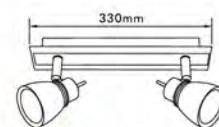

Wall & Ceiling Spotlight

- Bulb Adaptable: GU10 LED 5W
  GU10 CFL 7W Max.
  GU10 50W Max.
  GU10 C Class 40W

- Material: Iron + Aluminum
- Finish: Chrome + Aluminum Brushed

● TK107-2

- Material: Iron
- Finish: Chrome/Satin Nickel/Satin Brass/P. Brass