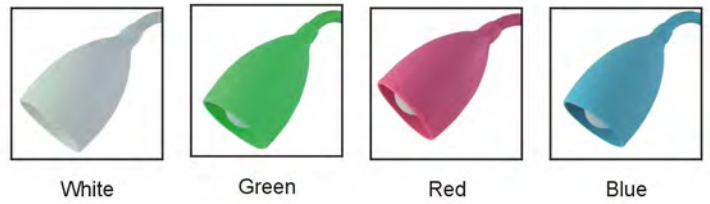

Silicone Lamps

- Material: Silicone + Iron
- Bulb Adaptable: E27 G type 5W LED bulb
  E27 G type 25W bulb
- On/off switch
- With 1.5M Cable + Plug
- Finish: White/Green/Red/Blue

● DC-141