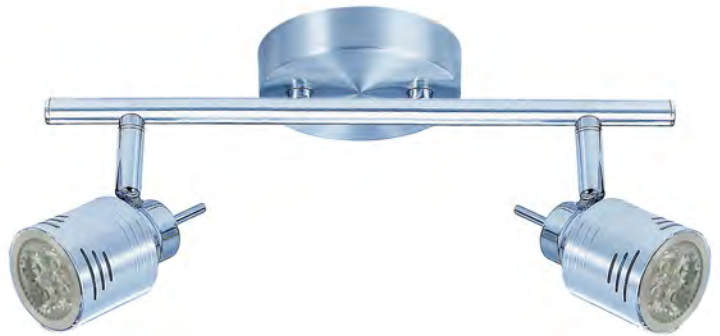

Wall & Ceiling Spotlight

- Material: Aluminum + Iron
- Bulb Adaptable: GU10 LED 5W
  GU10 CFL 7W Max.
  GU10 50W Max.
  GU10 C Class 40W
- Finish: Aluminum Brushed + Chrome