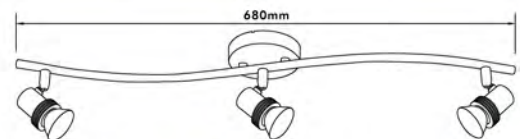

Wall & Ceiling Spotlight-Poco

- Material: Zinc Alloy + Iron
- Bulb Adaptable: GU10 50W Max.
  GU10 C Class 40W
  GU10 LED 6W
- Finish: Satin Nickel/Satin Brass/Chrome/
  Polished Brass

● STK12-3