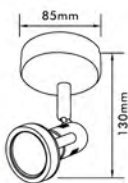

## Wall & Ceiling Spotlight-Antonio

- Material: Zinc Alloy + Iron
- Bulb Adaptable: GU10 50W Max.   
GU10 C Class 40W   
GU10 LED 6W 
- Finish: Chrome/Satin Nickel/Satin Brass

● CK103-1

● CK103-3

● TK103-2