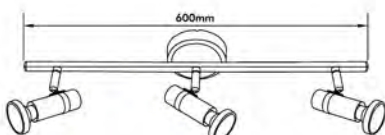

Wall & Ceiling Spotlight

- Material: Iron
- Bulb Adaptable: GU10 50W Max.
  GU10 C Class 40W
  GU10 LED 6W
- Finish: Black + Chrome

● TK712-3