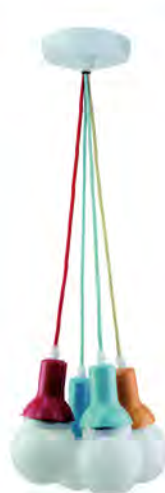

Interior Hanging Lamp

- Material : Metal + PVC wire
- Bulb adaptable : E27 ESB 11W Max. Spiral
  E27 C Class 42W Max.
  E27 LED 9W Max.
- Finish : Black/White/Green/Orange/Red/Blue/Yellow/Purple

Interior Hanging Lamp

- Material : Metal + PVC wire
- Bulb adaptable : E27 ESB 11W Max. Spiral
  E27 C Class 42W Max.
  E27 LED 9W Max.
- Finish : Black/White/Green/Orange/Red/Blue/Yellow/Purple