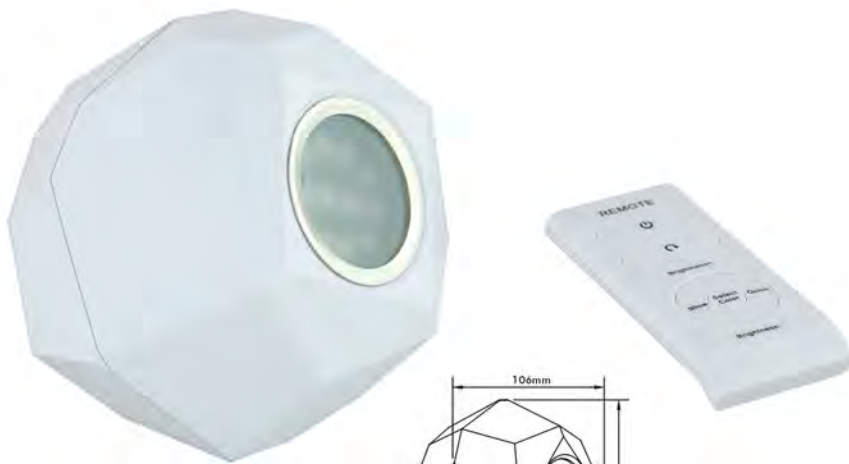

LED Mood Light-Vivid

- Material: ABS Body
- Lamp: 12x0.2W SMD5050 RGB LED Modules
- Finish: Black/White
- 6 Angles to Adjust

Patented

Adaptor
I/P 100-240V AC 50/60Hz
O/P 15V DC 0.3A