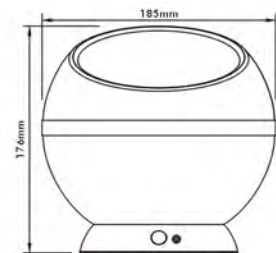

LED Storage Lamp

Patented

- Material: PP Shade + ABS Base
- Lamp: 24 x 0.06W Φ 5 LED Modules
- Luminous flux: 68Lm(4000K)
- Finish: White + Chrome/Black + Chrome
- With On/Off/Sensor Switch on Base (Sensor Range 120°)
- Operating Time: >18H (Alkaline Batteries)

● KLED - 88