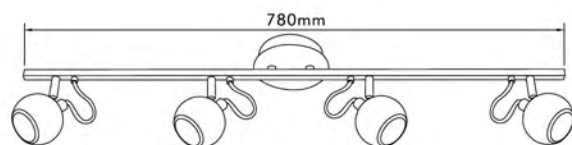

Wall & Ceiling Spotlight

- Material: Iron
- Bulb Adaptable: GU10 50W Max.
  GU10 C Class 40W
  GU10 LED 6W
- Finish: Chrome/Satin Nickel/Satin Brass/P. Brass/
  White/Black

● TK71A-4