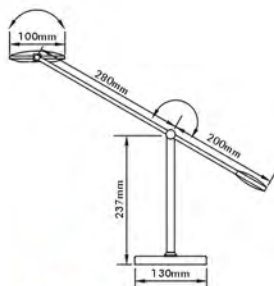

LED Table & Floor Lamp

Patented

- Material: Alu. Head + Zinc Handle + Iron Frame & Body
- Finish: Chrome + Shinning Silver/Gun Metal + Pearl Black

8x0.5W LED
Super Bright
1200 Lux