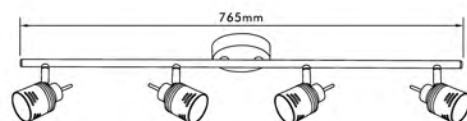

## Wall & Ceiling Spotlight

- Material: Aluminum + Iron
- Bulb Adaptable: GU10 LED 5W   
GU10 CFL 7W Max.   
GU10 50W Max.   
GU10 C Class 40W 
- Finish: Aluminum Brushed + Chrome

● CK192-1

● TK192-2

● TK192-3