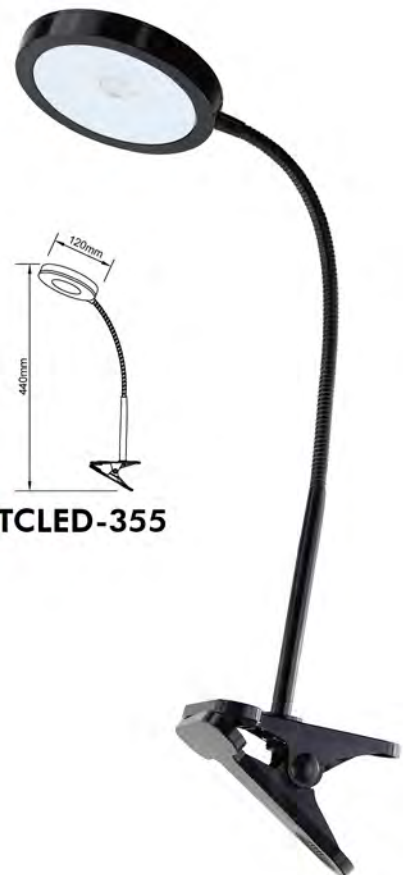

LED Table Lamp/LED Clip Lamp

- Material: Material: ABS + Iron
- Lamp: 3W (6 x 0.5W SMD 5630 LED)
- Ra>80
- Finish: Black / Blue / Green / Purple / Red / Silver
- Lumen: 285LM (4000K)
- Super Bright 1830 Lux (H.30cm)
- 1.5M Cable + Adapter
- Line On/Off Switch