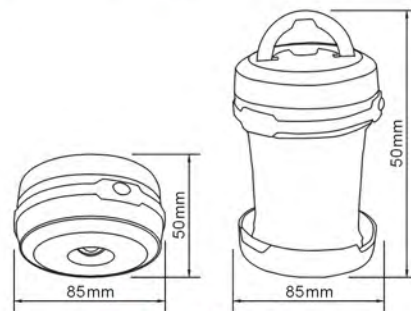

Tensile Lantern-Accordion

- Material: ABS
- Lamp: Super Bright 1W LED
- Battery: 3 x AA (Excl.)
- With 4-Section Push Switch (100%-50%-Flash-Off)
- Color: Handle & Ring in Black/Yellow/Pink/
  Orange/Green/Blue +
  Case in Black

CE RoHS

● **BO-LED01**