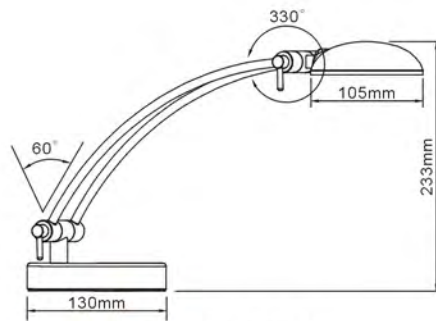

LED Table Lamp

- Material: Iron Body
- Lamp: 8x0.5W SMD5630 LED Modules
- Luminous flux: 300Lm(4000K)
- Finish: Satin Nickel

● TLED-197