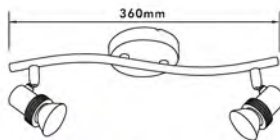

Wall & Ceiling Spotlight-Poco

- Material: Zinc Alloy + Iron
- Bulb Adaptable: GU10 50W Max.
  GU10 C Class 40W
  GU10 LED 6W
- Finish: Satin Nickel/Satin Brass/Chrome/
  Polished Brass

● STK12-2