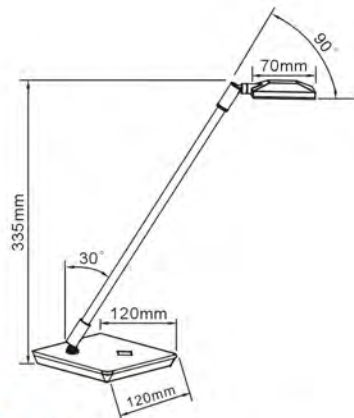

# LED Table & Clip Light

Patented

- Material: Alu. Head + Zinc Base + Iron Tube
- Lamp: 6x0.5W SMD5630 LED Modules
- Luminous flux: 210Lm(6000K)
- Finish: Black/White

6 x 0.5W LED  
Super Bright  
1450 Lux