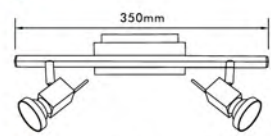

# Wall & Ceiling Spotlight-Felix

- Material: Aluminum
- Bulb Adaptable: GU10 50W Max.   
GU10 C Class 40W   
GU10 LED 6W 
- Finish: Aluminum Brushed

● CK73-1

● CK73-4

● TK73-2

● TK73-4

● TK73-3A