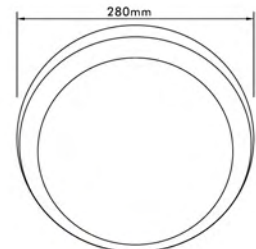

Bathroom Ceiling Lamp

- Material: Iron Ring + Opal Glass + Iron Base
- Bulb Adaptable: E27 40W Max.💡
  E27 ESB T3/13W max. Spiral💡
  E27 C Class 28W💡
  E27 LED 6W💡
- IP44

● CF-09S