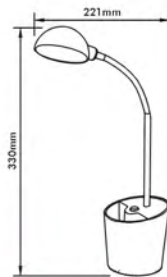

LED Table Light

- Material: ABS + Iron
- Lamp: 3W (6 x 0.5W SMD5630 LED)
- Ra>80
- Finish: White/Black/Yellow/Green/Blue/Pink
- Lumen: 210LM
- Super Bright 880 Lux (H.30cm)
- Built-in LED Driver
- 1.8M Cable + Plug
- On/Off Switch on base

Patented

● TLED-111