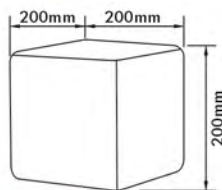

LED Mood Light

- Material: Glass
- 1 x E27 RGB LED Bulb (inclu.) 1.5W Max.
- With 1.5M Cable + On-line Switch

• **KLED-21**