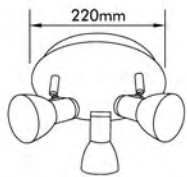

# Wall & Ceiling Spotlight

- Material: Aluminum
- Bulb Adaptable: GU10 LED 5W   
 GU10 CFL 11W Max.   
 GU10 50W Max.   
 GU10 C Class 40W 
- Finish: Aluminum Brushed

● CK705-1

● CK705-2

● CK705-3

● TK705-2