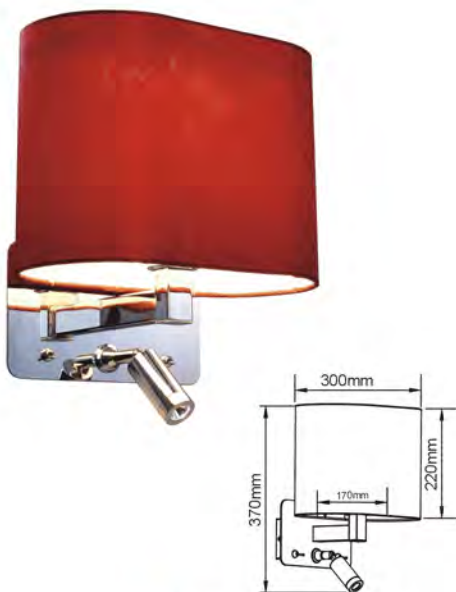

● **WLED-303D4** Burgundy Vine