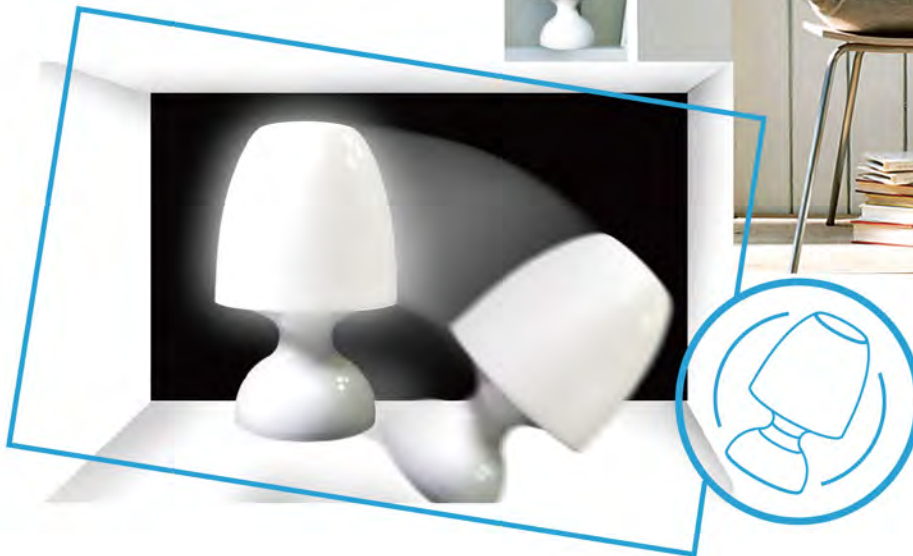

Shake to switch on