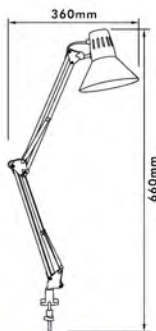

DA-8C
E27 60W Max.
E27 C Class 42W
E27 LED 9W