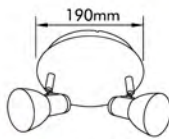

Wall & Ceiling Spotlight

- Material: Aluminum
- Bulb Adaptable: GU10 LED 5W
  GU10 CFL 11W Max.
  GU10 50W Max.
  GU10 C Class 40W
- Finish: Aluminum Brushed

● CK705-2