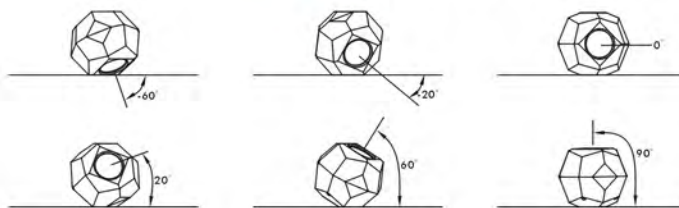

# LED Mood Light-Vivid

- Material: ABS Body
- Lamp: 12x0.2W SMD5050 RGB LED Modules
- Finish: Black/White
- 6 Angles to Adjust

Patented

Adaptor  
I/P 100-240V AC 50/60Hz  
O/P 15V DC 0.3A

EMLED-001A

6 Angles to Adjust