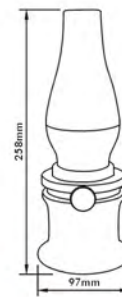

● ETLED-28A