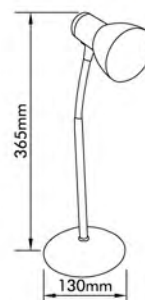

● TLK-705

Bulb Adaptable: GU10 CFL 11W Max.
GU10 LED 9W