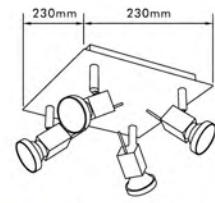

Wall & Ceiling Spotlight-Felix

- Material: Aluminum
- Bulb Adaptable: GU10 50W Max.
  GU10 C Class 40W
  GU10 LED 6W
- Finish: Aluminum Brushed

● CK73-4