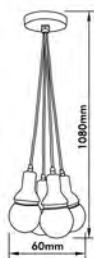

Interior Hanging Lamp

- Material : Metal + PVC wire
- Bulb adaptable : E27 ESB 11W Max. Spiral
  E27 C Class 42W Max.
  E27 LED 9W Max.
- Finish : Black/White/Green/Orange/Red/Blue/Yellow/Purple

● **HG-067-4**