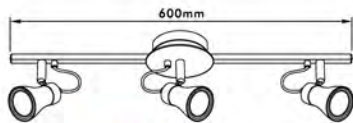

Wall & Ceiling Spotlight-Sicily

- Material: Pressed Iron
- Bulb Adaptable: GU10 50W Max.
  GU10 C Class 40W
  GU10 LED 6W
- Finish: Chrome+Titan/Chrome+Satin Nickel/
  Polished Brass+Satin Brass

● TK19-3