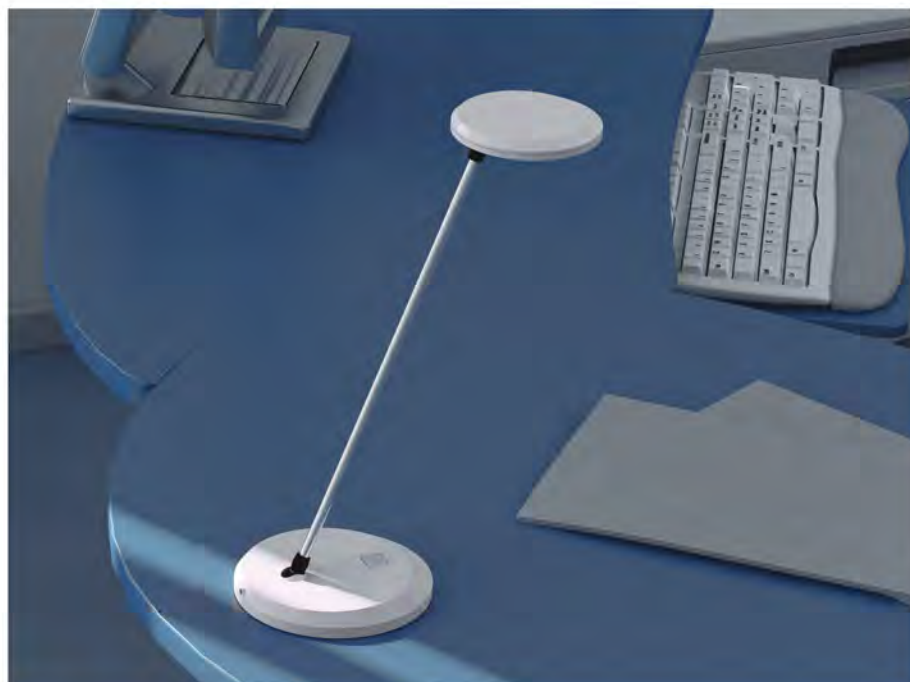

4.5W LED Table Lamp

Patented

- Material: ABS Head & Base + Iron Tube
- Lamp: 9x0.3W SMD5630 LED Modules
- Power Consumption: 4.5W
- Illuminance: >1000Lux (30cm) • Luminous flux: 208Lm(4000K)
- Finish: Black/White/Green
- With Square Press On/Off Switch on Base