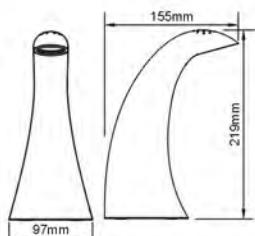

ETLED-19AT/AT1