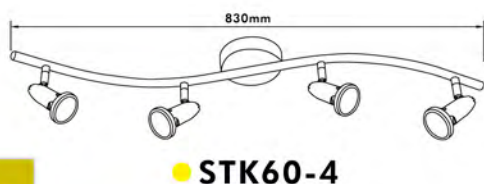

Wall & Ceiling Spotlight-Vista

- Material: Zinc Alloy + Iron
- Bulb Adaptable: GU10 50W Max.
  GU10 C Class 40W
  GU10 LED 6W
- Finish: Chrome/Polished Brass/Satin Nickel/Satin Brass