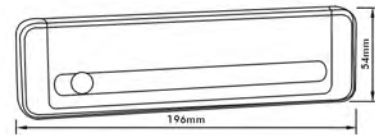

● BO-LED95

Lamp: 0.35W (5 x 0.07W LED)
Battery Working Time: 25H at "ON" mode
With Magnet