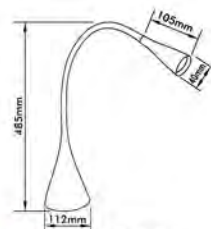

- Material: Aluminum + ABS
- Lamp: 3W(6 x 0.5W SMD5630 LED)
- Ra>80
- Finish: Black/White/Silver/Blue/Red/Orange
- Lumen: 265LM
- 1.6M Cable + Adaptor
- 4 Section Touch Switch On Base:
  Low-Medium-High-Off

● TLED-954