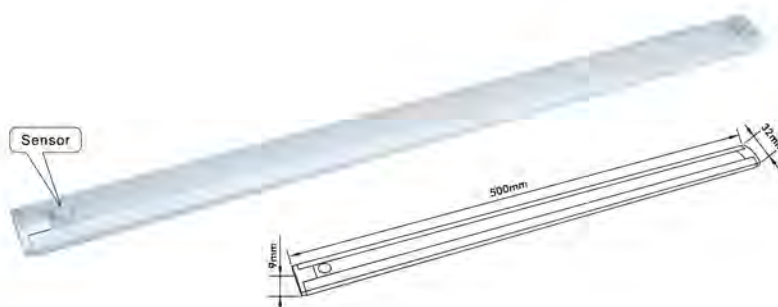

LED Cabinet Light

- Material: Acrylic + Aluminum
- LED Lamp: 27pcs x 0.2W(SMD5050)
- Beam Angle: 120°
- Power Consumption: 6.4W
- Voltage: DC12V
- Finish: Aluminum Anodized
- Each With 1.5M Cable
- Driver: Output DC 12W or 24W (Excl.)

Accessories

LED Driver + 1.5M Cable + Online Switch
+ VDE Plug + 6 Way Plug Outlet

● RPLED-204S

RPLED-204S 27LEDS; 5.4W (With Sensor)
RPLED-204 27LEDS; 5.4W

● RPLED-208BS

RPLED-208BS (With Sensor)
RPLED-208; RPLED-208A;
RPLED-208B; RPLED-208C

Model No.	Size(mm)	No. of LEDs
RPLED-208BS	550 x 18 x 8	27pcs x 0.2W
RPLED-208	348 x 18 x 8	18pcs x 0.2W
RPLED-208A	448 x 18 x 8	24pcs x 0.2W
RPLED-208B	548 x 18 x 8	30pcs x 0.2W
RPLED-208C	1000 x 18 x 8	57pcs x 0.2W

- Material: Acrylic
- LED: 25 x 0.06W(SMD3528)
- Beam Angle: 120°
- Luminous Flux: 175lm
- Voltage: DC12V
- Finish: Aluminum Anodized
- Each With 1.5M Cable
- Driver: Output DC 12W or 24W (Excl.)

Accessories

LED Driver + 1.5M Cable + Online Switch
+ VDE Plug + 6 Way Plug Outlet