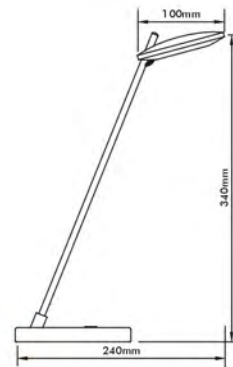

LED Table Lamp

Patented

- Material: Alu. Head + Iron Body
- Lamp: 6x0.5W SMD5630 LED Modules
- Luminous flux: 240Lm(4000K)
- Finish: Chrome + Shinning Silver/Gun Metal + Pearl Black
- With Square Press Switch on Base

6x0.5W LED
Super Bright
850 Lux

● TLED-190