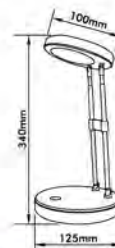

- Material: Metal + ABS
- Lamp: 3W(6 x 0.5W SMD5630 LED)
- Ra>80
- Finish: Black/White/Silver/Blue/Red/Orange
- Lumen: 180LM
- 1.6M Cable + Adaptor
- Base On/Off Push Switch

● TLED-366-B