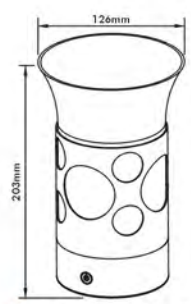

LED Vase Light-Transformer

Patented

- Material: PP Vase + ABS Base + Iron Frame
- Lamp: 18 x 0.06W Φ 5 LED Modules
- Luminous flux: 52Lm(6000K)
- Finish: White/Black
- With Touch On/Off Switch on Base
- Operating Time: >24H (Alkaline Batteries)

● KLED-99