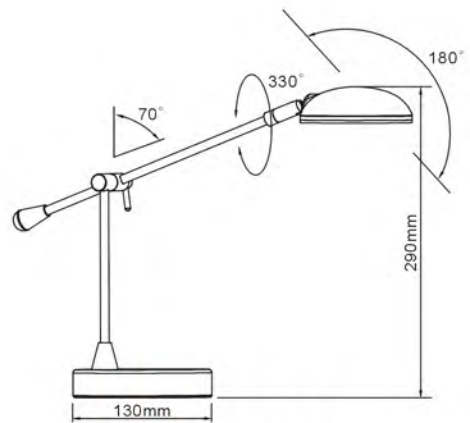

LED Table Lamp

- Material: Iron Body
- Lamp: 8x0.5W SMD5630 LED Modules
- Luminous flux: 300Lm(4000K)
- Finish: Satin Nickel

8 x 0.5W LED
Super Bright
1040 Lux

● TLED-198