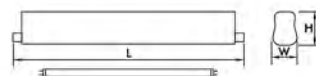

Under Cabinet Light

- Material: PC Fixture
- With T4 Tube lite & Switch
- With Built-in Electronic Ballast

Item No	Watt	Lumen	Dimension(mm)		
			L	W	H
• LFT-406	6W	240	270	17	42
• LFT-410	10W	500	390	17	42
• LFT-416	16W	820	520	17	42
• LFT-420	20W	1120	620	17	42

- Material: PVC Fixture
- With T5 Tube lite & Switch
- With Built-in Electronic Ballast

Item No	Watt	Lumen	Dimension(mm)		
			L	W	H
• LFT-506	6W	240	267	22	42
• LFT-510	10W	500	458	22	42
• LFT-513	13W	820	571	22	42
• LFT-521	21W	1120	904	22	42
• LFT-528	28W	1846	1204	22	42

Accessories

- Material: PC + PC Diffuser
- Bulb Adaptable: T5 Tube
- Finish: White