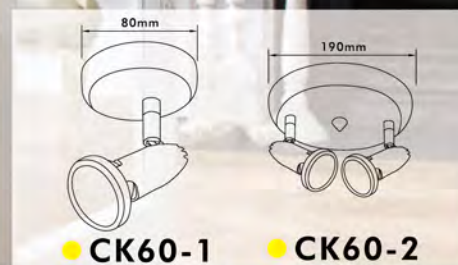

Wall & Ceiling Spotlight-Vista

- Material: Zinc Alloy + Iron
- Bulb Adaptable: GU10 50W Max.
  GU10 C Class 40W
  GU10 LED 6W
- Finish: Chrome/Polished Brass/Satin Nickel/Satin Brass