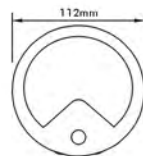

● BO-LED91A

Lamp: 0.21W (3 x 0.07W LED)
Battery: 3 x AAA (Excluded)
Battery Working Time: 25H at "ON" mode
Time Delay (adjustable): 20S/60S/90S
Sense adjustable
With Low power indicator
Dimmable