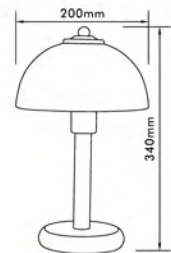

Table Lamp

- Material: Iron Stand + Alabaster Glass Shade
- Bulb Adaptable: E14 G45 40W Max.
  E14 G45 C Class 28W
- Finish: Satin Nickel/Satin Brass/Antique Brass
- 1.8M Cable + Plug
- On/Off Line Switch

● DF-20