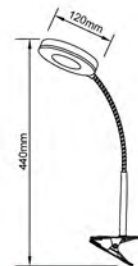

● **TCLED-355**