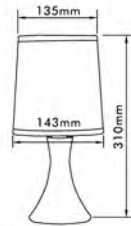

● DT-1101

- Finish : Chrome/Satin Nickel/Gun Metal