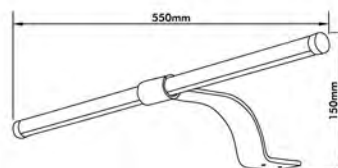

● DPLED-15L

LED Modules (36 LEDs Version)
Illumination: 400 lux (0.3 meter distance)
Luminous Flux: 135Lm