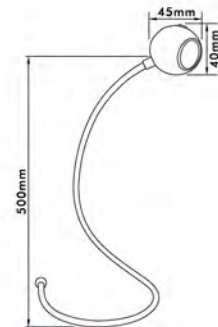

● ● BO-LED70