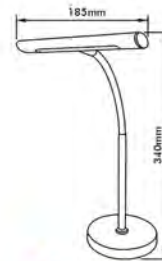

LED Table Lamp

- Material: Iron + Acrylic
- Lamp: 4W (8 x 0.5W SMD 5730 LED)
- Ra>80
- Finish: Chrome / Satin Nickel
- Lumen: 360LM (4000K)
- Super Bright 1550 Lux (H.30cm)
- 1.5M Cable + Adaptor
- Line On/Off Switch

● TLED-132