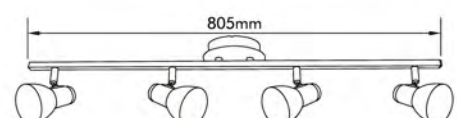

Wall & Ceiling Spotlight

- Material: Aluminum
- Bulb Adaptable: GU10 LED 5W
  GU10 CFL 11W Max.
  GU10 50W Max.
  GU10 C Class 40W
- Finish: Aluminum Brushed

● TK705-4