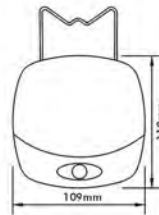

LED (Sensor) Cabinet Light

- Material: ABS
- Color: White

● BO-LED93

Lamp: 0.3W (1 x 0.3W LED)
Battery: 3 x AAA (Excluded)
Battery Working Time: 23H at "ON" mode
With CDS (Photo sensor) & PIR Motion Sensor
Switch: Auto / On / Off
With Magnet