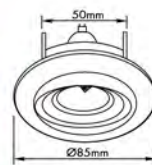

# Recessed Down Light

● **DL-52**  
Zinc Alloy  
MR11 35W

● **DL-50**  
Zinc Alloy  
JC4 12V/20W (Bulb Incl.)

● **DL-53**  
Zinc Alloy  
MR16 50W  
MR16 LED 5W

● **DL-53G**  
Zinc Alloy  
GU10 50W  
GU10 C Class 40W  
GU10 LED 6W