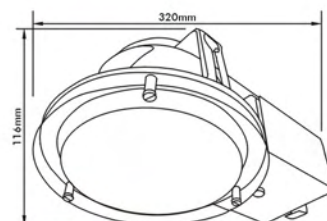

# Recessed Down Light

- Material: Iron + Glass
- Bulb Adaptable: G24 2 x PL26W Max.
- Finish: White

● DR-HG6A