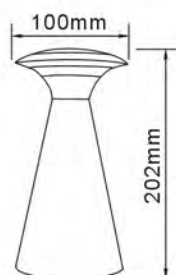

Battery: 3 x AA(Excl.)

● ETLED-18BPT