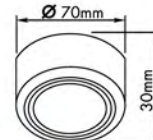

Under Cabinet Light

- Material: Pressed Iron + Glass
- Bulb Adaptable: JC4 20W Max. Incl. ⚡
- 60W Electronic Transformer

DL-61