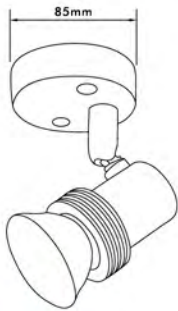

## Wall & Ceiling Spotlight-Poco

- Material: Zinc Alloy + Iron
- Bulb Adaptable: GU10 50W Max.   
GU10 C Class 40W   
GU10 LED 6W 
- Finish: Satin Nickel/Satin Brass/Chrome/  
Polished Brass

● CK12-3

● CK12-1