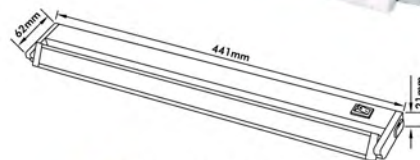

LED Cabinet Light

- Material: Aluminum Die Cast
- Finish: Gray
- 6500K(Daylight)
- With On/Off Switch
- With 220mm Link Lead
- With 2M Cable + VDE Plug

● DLED-T503M

Model No.	No. of Leds	Watt	Luminous Flux	Equal to	Prod. Dimension
DLED-T503L	29	6W	510 Lm	13W fluorescent	L576*P62*H21mm
DLED-T503M	24	5W	408 Lm	8 W fluorescent	L441*P62*H21mm
DLED-T503S	14	3W	238 Lm	6 W fluorescent	L303*P62*H21mm