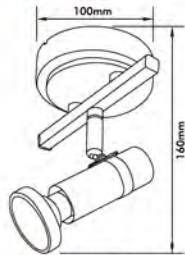

Wall & Ceiling Spotlight

- Material: Iron
- Bulb Adaptable: GU10 50W Max.
  GU10 C Class 40W
  GU10 LED 6W
- Finish: Black + Chrome

● TK712-1