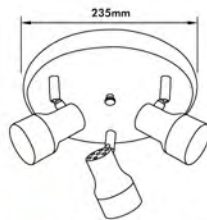

Wall & Ceiling Spotlight

- Material: Zinc Alloy + Iron
- Bulb Adaptable: GU10 LED 5W
  GU10 CFL 11W max.
  GU10 50W Max.
  GU10 C Class 40W
- Finish: Chrome/Satin Nickel/White

● CK156-3