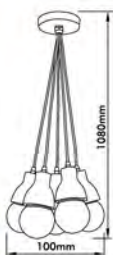

Interior Hanging Lamp

- Material : Metal + PVC wire
- Bulb adaptable : E27 ESB 11W Max. Spiral
  E27 C Class 42W Max.
  E27 LED 9W Max.
- Finish : Black/White/Green/Orange/Red/Blue/Yellow/Purple

● **HG-066-5**