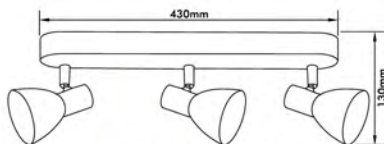

## Wall & Ceiling Spotlight

- Material: Wood+Glass
- Bulb Adaptable: G9 40W Max.
- Finish: wooden color by the customer-specific

● CK327-1

● TK327-2

● TK327-3

● TK327-4