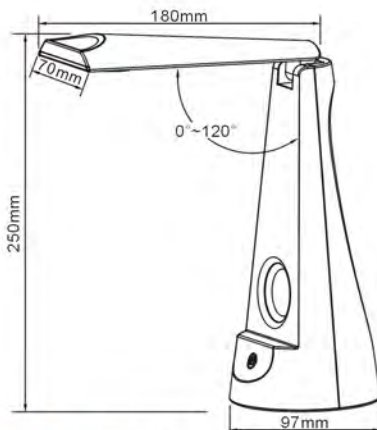

LED Table Lamp-Magic Cone

- Material: ABS Body
- Lamp: 6x0.3W LED SMD5630 LED Modules
- Luminous flux: 110Lm(6000K)
- Finish: White
- With Touch On/Off Switch
- Operating Time: 0-4H 1000-700 Lux --High
  4-8H 700-400 Lux --Medium
  8-18H 400-100 Lux --Low
  (Alkaline Batteries)

● ETLED-27AT/AT1