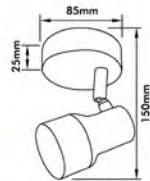

Wall & Ceiling Spotlight

- Material: Zinc Alloy + Iron
- Bulb Adaptable: GU10 LED 5W
  GU10 CFL 11W max.
  GU10 50W Max.
  GU10 C Class 40W
- Finish: Chrome/Satin Nickel/White

● CK156-1