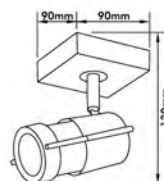

Wall & Ceiling Spotlight

- Material: Iron+Zinc Alloy+Glass
- Finish: Black/White/Satin Nickel/Chrome/Polished Brass/Satin Brass

- **CK325-1**
  Bulb Adaptable: G9 40W Max. ☞
- **CKLED325-1**
  LED: 1x3W
  Built-in Driver