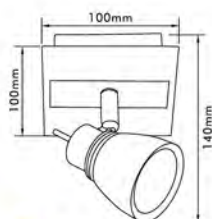

Wall & Ceiling Spotlight

- Bulb Adaptable: GU10 LED 5W
  GU10 CFL 7W Max.
  GU10 50W Max.
  GU10 C Class 40W

- Material: Iron + Aluminum
- Finish: Chrome + Aluminum Brushed

● CK107-1