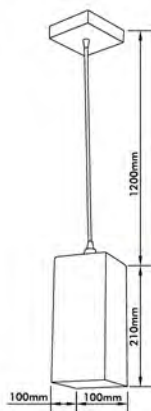

- Material: Iron + Glass
- Bulb Adaptable: E14 40W Max.
  E14 C Class 28W
  E14 ESB T3/11W Spiral
- Finish: White/Green/Red/Yellow

● HG-114