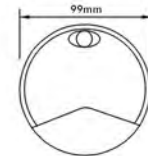

● BO-LED92

Lamp: 0.5W (1 x 0.5W LED)
Battery: 3 x AA (Excluded)
Battery Working Time: 20H at "ON" mode