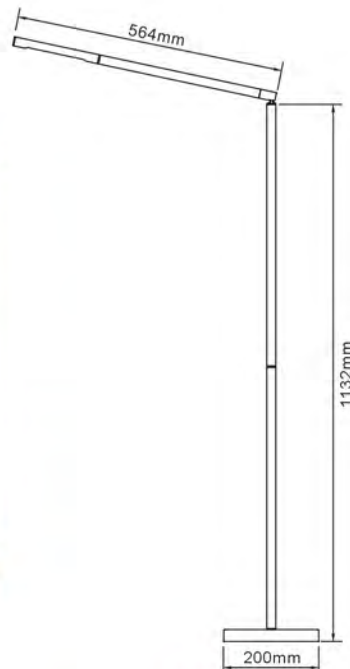

5 x 1W LED
Super Bright
900 Lux

● **FLED-13A**
Lamp: 5x1W SMD5630 LED Modules
Luminous flux: 400Lm(4000K)