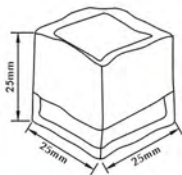

Party Light-Ice

- Material : PS
- LED: 1pc x 0.07W LED
- Color : Transparent
- Battery: 2pcs AG3 for Red / Yellow (Incl.) ;
  3pcs AG3 for other colors (Incl.)
- Battery Working Time: 8H
- 6ps/set/PET box
  Consisting of 1 of each:
- Red/Yellow/Blue/Green/White/Pink
  Batteries are not replaceable

CE RoHS IEC/EN62471

● KLED-37