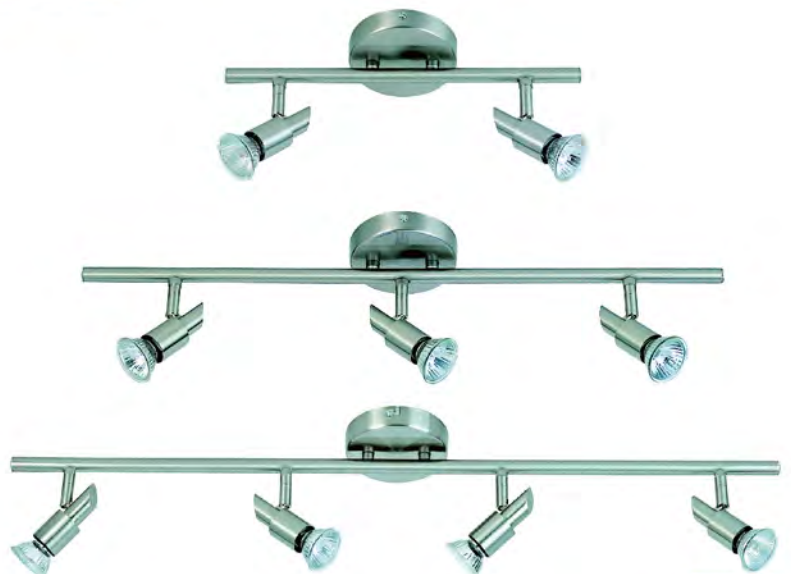

# Wall & Ceiling Spotlight-Facil

- Material: Zinc Alloy + Iron
- Bulb Adaptable: GU10 50W Max.   
GU10 C Class 40W   
GU10 LED 6W 
- Finish: Chrome/Satin Nickel/Satin Brass