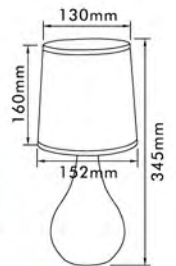

Touch Sensor Lamp

- Material: Iron + Fabric Lampshade
- Bulb Adaptable: E14 25W Max.
  E14 C Class 18W
- With Touch Sensor
- Finish: Gun Metal Plated + Black Shade

● DT-117