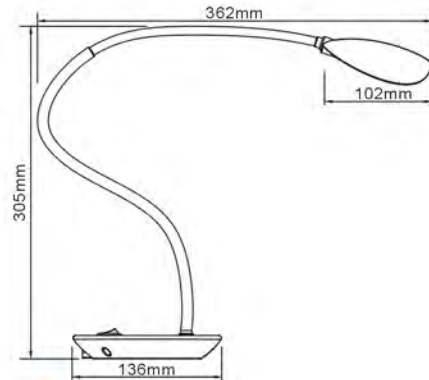

LED Table Lamp-Swan

- Material: ABS Head & Base + Iron Gooseneck
- Lamp: 6x0.5W SMD5630 LED Modules
- Luminous flux: 218Lm(4000K)
- Finish: Black/White

Patented

6 x 0.5W LED
Super Bright
950 Lux

● TLED-220