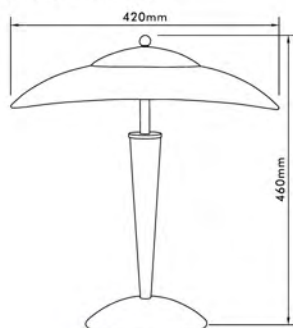

Touch Sensor Lamp

- Material: Iron + Acid Glass
- Bulb Adaptable: E14 2 x 40W Max.
  E14 2 x C Class 28W
- With 1.8m Cable + VDE Plug
- 4 Section Touch Sensor
- Finish: Satin Nickel/Chrome

● DT-106