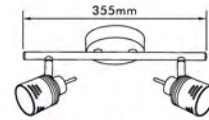

Wall & Ceiling Spotlight

- Material: Aluminum + Iron
- Bulb Adaptable: GU10 LED 5W
  GU10 CFL 7W Max.
  GU10 50W Max.
  GU10 C Class 40W
- Finish: Aluminum Brushed + Chrome

● TK192-2