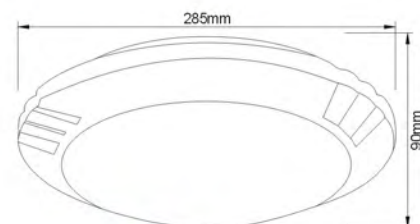

● CMLED-542