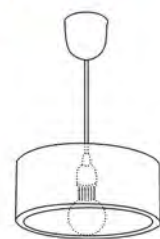

Canopy B  
(Dia. 70mm)

Canopy C  
(Top dia. 90mm)

● **HG-931A**

Material: **PP** + Braided Wire

● **HG-930C**

Material: **PP** + Braided Wire

● **HG-932A**

Material: **Ceramic** L/H housing + braided wire + PP