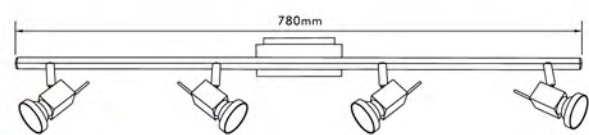

# Wall & Ceiling Spotlight-Felix

- Material: Aluminum
- Bulb Adaptable: GU10 50W Max.   
GU10 C Class 40W   
GU10 LED 6W 
- Finish: Aluminum Brushed

● CK73-1

● CK73-4

● TK73-2

● TK73-4

● TK73-3A