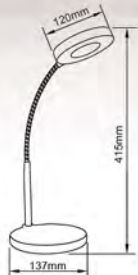

# LED Table Lamp/LED Clip Lamp

- Material: Material: ABS + Iron
- Lamp: 3W (6 x 0.5W SMD 5630 LED)
- Ra>80
- Finish: Black / Blue / Green / Purple / Red / Silver
- Lumen: 285LM (4000K)
- Super Bright 1830 Lux (H.30cm)
- 1.5M Cable + Adapter
- Line On/Off Switch