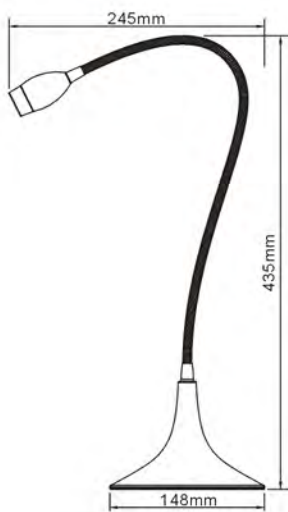

LED Table Lamp-Curve

- Material: Alu. Head + Iron Body
- Lamp: 1W LED(4000K/Warm White)
- Luminous flux: 76Lm
- Illuminance: >850Lux(30cm) with High Power LED Lens
- With On/Off Line Switch + USB Plug
- Finish: Black/White

Patented

Option

AC-USB Adaptor
I/P 100-240V AC 50/60Hz
O/P 5V DC 500mA

● TLED-955