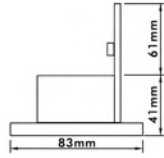

● DL-90G

GU10 50W
GU10 C Class 40W
GU10 LED 6W