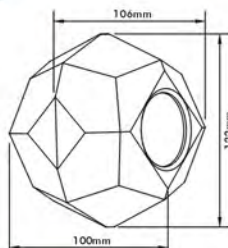

LED Mood Light-Vivid

- Material: ABS Body
- Lamp: 12x0.2W SMD5050 RGB LED Modules
- Finish: Black/White
- 6 Angles to Adjust

Patented

Adaptor
I/P 100-240V AC 50/60Hz
O/P 15V DC 0.3A

EMLED-001A

6 Angles to Adjust

Up to 10M Distance
IR Remote Controller