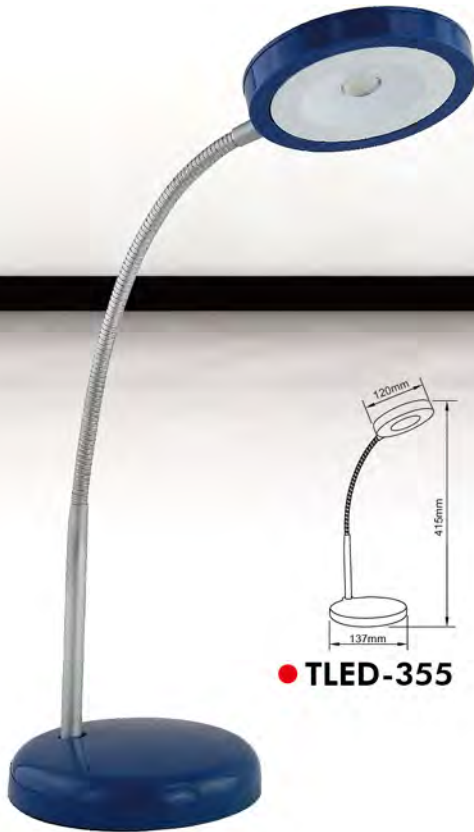

## LED Table Lamp

- Material: ABS + Silicon + Iron
- Lamp: 3.6W (45 x 0.08W SMD 3528 LED)
- Finish: Red / Yellow / Green / Blue / Silver
- Lumen: 200LM (4000K)
- Super Bright 830 Lux (H.30cm)
- 1.5M Cable + Adapter
- On/Off Switch on Base
- Ra>80

# LED Table Lamp/LED Clip Lamp

- Material: Material: ABS + Iron
- Lamp: 3W (6 x 0.5W SMD 5630 LED)
- Ra>80
- Finish: Black / Blue / Green / Purple / Red / Silver
- Lumen: 285LM (4000K)
- Super Bright 1830 Lux (H.30cm)
- 1.5M Cable + Adapter
- Line On/Off Switch