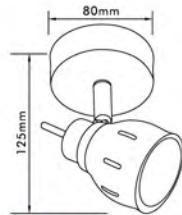

Wall & Ceiling Spotlight

- Material: Aluminum + Iron
- Bulb Adaptable: GU10 LED 5W
  GU10 CFL 7W Max.
  GU10 50W Max.
  GU10 C Class 40W
- Finish: Aluminum Brushed + Chrome

● CK193-1