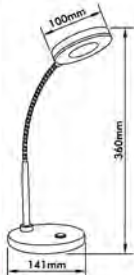

- Material: ABS
- Lamp: 2.5W(30 x 0.07W SMD3528 LED)
- Ra>80
- Finish: White/Black/Red
- Lumen: 120LM
- Built-in LED Driver
- 1.6M Cable
- Base On/Off Toggle Switch

● TLED-187