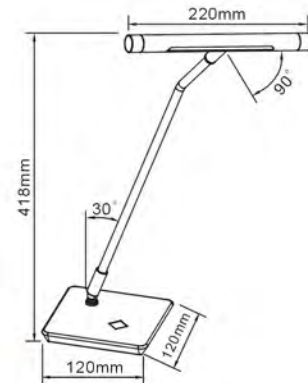

LED Table & Clip Light

-Piano Series

- Material: Iron Head & Tube + Zinc Base
- Lamp: 6x0.5W SMD5630 LED Modules
- Luminous flux: 240Lm(6000K)
- Finish: Black/White

Patented

6 x 0.5W LED
Super Bright
1100 Lux

● TLED - 13TL

With push button switch on the base