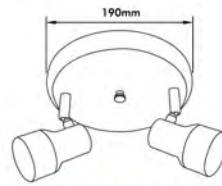

Wall & Ceiling Spotlight

- Material: Zinc Alloy + Iron
- Bulb Adaptable: GU10 LED 5W
  GU10 CFL 11W max.
  GU10 50W Max.
  GU10 C Class 40W
- Finish: Chrome/Satin Nickel/White

● CK156-2