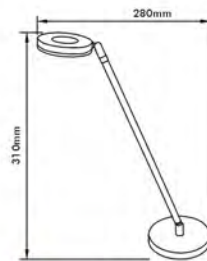

LED Table Lamp

- Material: Iron + Acrylic
- Lamp: 4W (8 x 0.5W SMD 5730 LED)
- Ra>80
- Finish: Chrome / Satin Nickel
- Lumen: 360LM (4000K)
- Super Bright 1510 Lux (H.30cm)
- 1.5M Cable + Adaptor
- Line On/Off Switch

● TLED-189