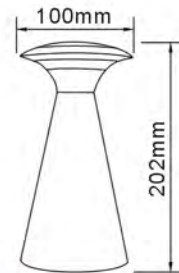

ETLED-18BT