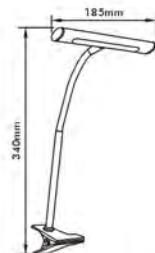

● TCLED-132