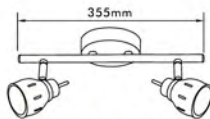

Wall & Ceiling Spotlight

- Material: Aluminum + Iron
- Bulb Adaptable: GU10 LED 5W
  GU10 CFL 7W Max.
  GU10 50W Max.
  GU10 C Class 40W
- Finish: Aluminum Brushed + Chrome

● TK193-2