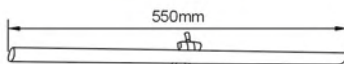

LED Picture Light

- Material: Stainless Steel
- Finish: Chrome

● **PLED-138**

LED: 5W, 5050 LED, 21PCS

● **PLED-138-7W**

LED: 7W, 5050 LED, 30PCS