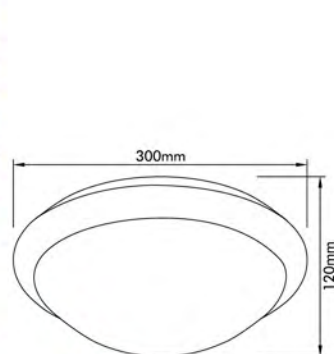

- Lamp: 24 x 0.45W LED(SMD5630)

● CMLED-533

Luminous Flux: Warm White 1092Lm  
Cool White 1150Lm