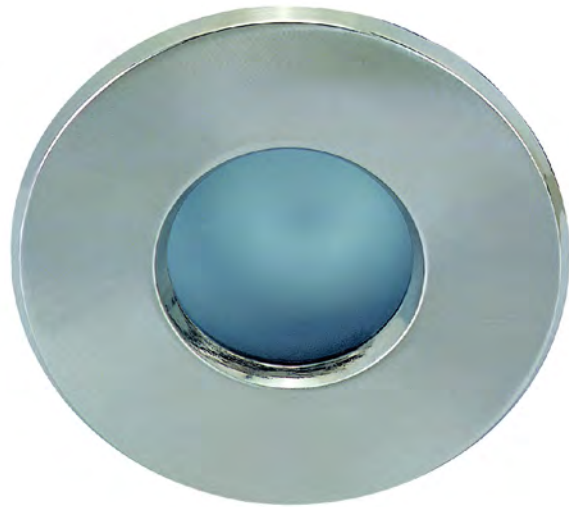

Bathroom Down Light

- Material: Iron + Tempered Glass
- IP44

● DL-90

MR16 50W
MR16 LED 5W

● DL-90G

GU10 50W
GU10 C Class 40W
GU10 LED 6W