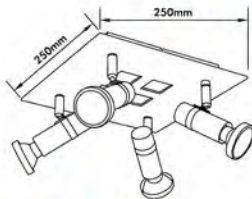

Wall & Ceiling Spotlight

- Material: Iron
- Bulb Adaptable: GU10 50W Max.
  GU10 C Class 40W
  GU10 LED 6W
- Finish: Black + Chrome

● CK712-4