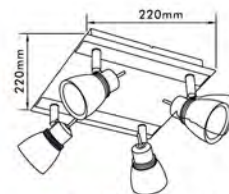

Wall & Ceiling Spotlight

- Bulb Adaptable: GU10 LED 5W
  GU10 CFL 7W Max.
  GU10 50W Max.
  GU10 C Class 40W

- Material: Iron + Aluminum
- Finish: Chrome + Aluminum Brushed

● CK107-4

- Material: Iron
- Finish: Chrome/Satin Nickel/Satin Brass/P. Brass