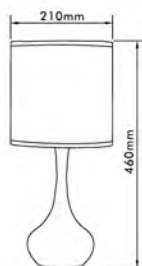

● DT-1103

- Material: Iron + Fabric Lampshade
- Bulb Adaptable: E27 60W Max.
  E27 C Class 42W
  E27 LED 9W
- Finish : Chrome/Satin Nickel/Gun Metal