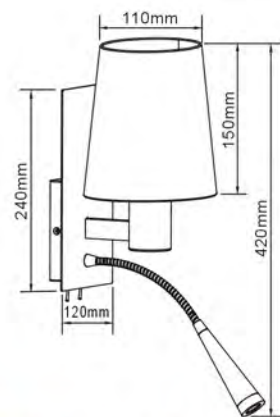

● WLED-204B2 Black