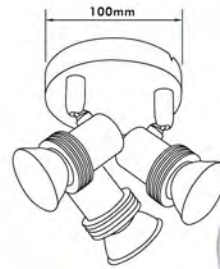

Wall & Ceiling Spotlight-Poco

- Material: Zinc Alloy + Iron
- Bulb Adaptable: GU10 50W Max.
  GU10 C Class 40W
  GU10 LED 6W
- Finish: Satin Nickel/Satin Brass/Chrome/
  Polished Brass

● CK12-3