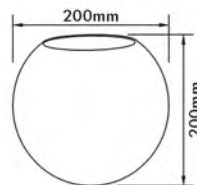

LED Mood Light

- Material: Glass
- 1 x E27 RGB LED Bulb (inclu.) 1.5W Max.
- With 1.5M Cable + On-line Switch

• **KLED-22**