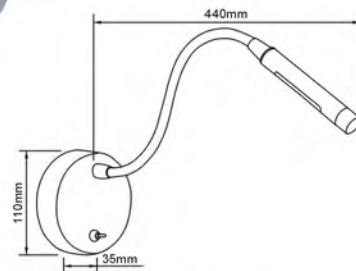

LED Reading Light

-Piano Series

- Material: Iron Body
- Lamp: 4x0.5W SMD5630 LED Modules
- Luminous flux: 80Lm(4000K)
- With Toggle Switch On Base
- Finish: Bronze/Satin Nickel

● WLED-152R