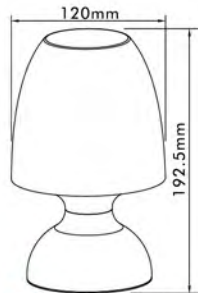

## LED Table lamp-Mini

Patented

- Material: Plastic
- Lamp: SMD 3528 0.06W x 10 white LED
- Finish: White/Black
- Battery: 3 x AA Battery(not included)
- Switch: Ball switch
- Operating Time: 36H

Battery: 3 x AA(Excl.)