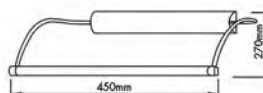

• PLED-13/18

Lamp: 18x0.06W Φ 5 LED Modules
Luminous flux: 90Lm(4000K)