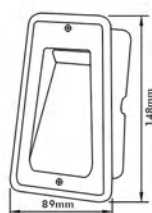

LED Exterior Wall Light

- Material: Aluminum + PC Diffuser
- With 6W LED
- Input Voltage: 220~240V
- Finish: Gray/Dark Gray/Black
- IP54

LED Exterior Brick Light & Step Light

● RLED-S49