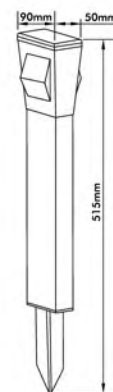

## Solar Light

- Finish: Stainless Steel
- Operating Time: 8 Hours fully charged
- Operating Temperature: -20°C~70°C
- Mono/poly crystalline solar panels
- LED: 1 x 0.06W Super bright

• **SOL-118**  
• Material: Plastic

• **SOL-128-B**  
• Material: Stainless Steel + Plastic

• **SOL-128-C**  
• Material: Plastic