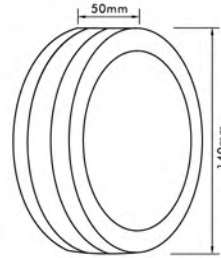

Bulkheads

- Material: Stainless Steel + PC
- Bulb Adaptable: GX53 9W Max.
- Finish: Stainless Steel
- IP44