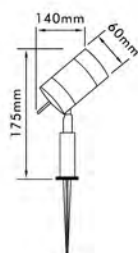

Exterior Spot Light

- Material: Brushed Aluminum Alloy + Glass Shade
- IP44

• EL-860DN

Bulb Adaptable: GU10 50W Max. Excl.
GU10 C Class 28W
GU10 LED 4W

• GL-860SP

Bulb Adaptable: MR16 20W MAX. Excl.
MR16 LED 4W

• Assembly

Garden Spot Light

- Material: Die Cast Aluminum + Glass Lens
- Bulb Adaptable: MR16 12V/20W Max.
  MR16 C Class 14W
- Finish: Aluminum
- IP44

• Assembly

• GL-840SP