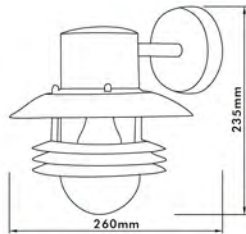

Exterior Lantern-Exito

● **EL-555DN1**