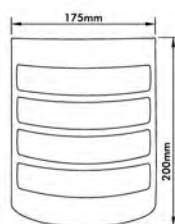

Garden Wall Light

- Material: Stainless Steel
- Bulb Adaptable: E27 ESB 11W Max. Spiral
- Finish: Stainless Steel
- IP44

● EL-769