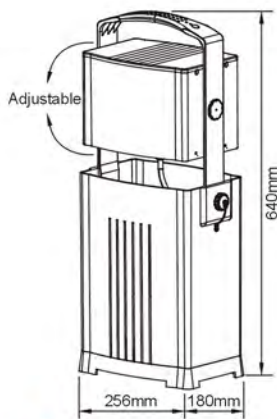

LED Work Light-JD Light

Patented

- Material: Plastic + Metal
- Lamp: 60 x 0.35W SMD5630 LED Modules(White)
  48 x 0.06W Φ 5 LED Modules(Red)
- Luminous flux: 1500Lm(6000K)
- Charger: I/P: 100-240V AC 50/60Hz, O/P: 14V DC 1500mA
- With Rechargeable Battery: 12V 12AH
- Operating Time: Single Side: 10H, Double Side: 5H
- Full Recharge Time: 12-13H
- IP44

• WKLED-001