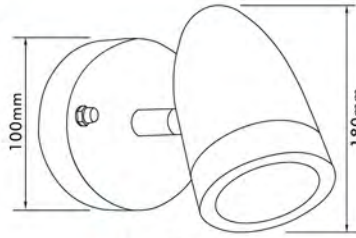

Exterior Spot Light

- Material: Die Cast Aluminium Body + Glass
- Bulb Adaptable: GU10 35W Max.
  GU10 C Class 28W
  GU10 LED 4W
- Finish: Matt Black
- IP44

● WG-851