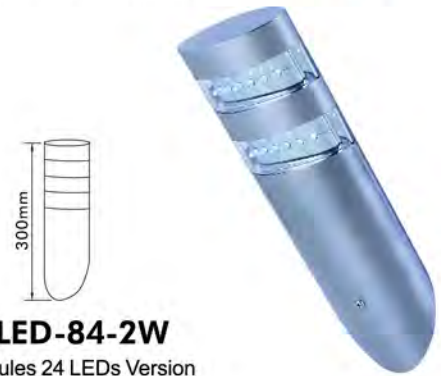

## LED Garden Wall Light

- Material: Stainless Steel + Glass
- Lamp: LED Modules (16 LEDs Version)
- Finish: Stainless Steel
- Voltage : 220-240V
- IP44

● ELED-131UP

● ELED-131W

● ELED-130UP

● ELED-130W

## LED Garden Path Light

- Material: Stainless Steel + Glass
- Lamp: LED Modules (16 LEDs Version)
- Finish: Stainless Steel
- Voltage : 220-240V
- IP44

● GPLD-131

● GPLD-130

## LED Garden Wall Light

- Material: Stainless Steel Housing + Clear PC Diffuser
- Lamp: LED Modules (24 LEDs Version)
- Finish: Stainless Steel
- Voltage : 220-240V
- IP44

- Material: Stainless Steel Body + Clear PC Shade
- IP44