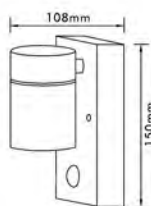

● **EL-426DNS**
Stainless Steel + Glass
GU10 50W Max.
GU10 C Class 28W
With Sensor
Sensor Range: 8M x 120°