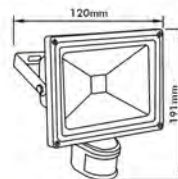

Power: COB 20W

● **FLED-M75S-20**