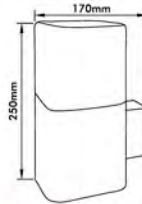

90 x 0.06W LEDs
2700K 585LM/5400K 675LM
IP54

● **WG-853**