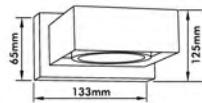

● **ELED-242**
Aluminum Die Cast + PC
12 x 0.2W LEDs