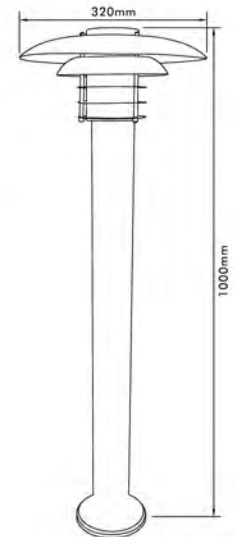

Garden Path Light

- Material: Iron + Glossy Opal PC Shade
- Bulb Adaptable: E27 60W Max.
  E27 ESB T3/13W Max. Spiral
  E27 C Class 42W
  E27 LED 9W
- Finish: Metallic Dark Copper
- IP44

● EL-946PE2