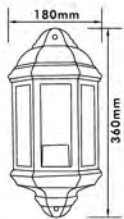

Exterior Lantern in PC

- Material: PC
- Bulb Adaptable: E27 40W Max.
  E27 ESB T3/11W Max. Spiral
  E27 C Class 28W
  E27 LED 6W
- Finish: White / Black
- IP44

● EL-P280HF