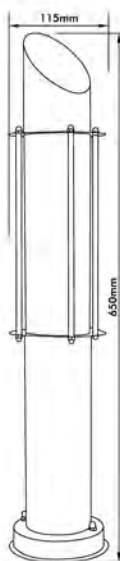

- Material: Stainless Steel + PC
- Bulb Adaptable: E27 60W Max.
  E27 ESB 2U 21W Max.
  E27 C Class 42W
  E27 LED 9W
- Finish: Stainless Steel
- IP44

● GPL-7062