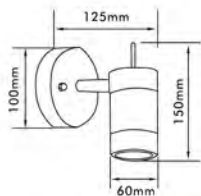

Exterior Spot Light

- Material: Brushed Aluminum Alloy + Glass Shade
- IP44