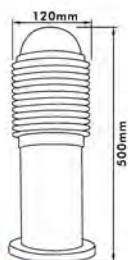

- Material: Iron + Clear PC Shade
- Finish: Matt Black

Garden Wall Light

- Bulb Adaptable: E27 60W Max.
- E27 ESB T3 13W Spiral
- E27 C Class 42W
- E27 LED 9W

- IP44

W/PIR Sensor
Detection Range 12M Max. x 120°
Adjustable Sensor Timing:
from 5 Seconds to 8 Minutes

- Material: Brushed Stainless Steel + Clear PC Shade
- Finish: Stainless Steel

Garden Path Light

- Bulb Adaptable: E27 60W Max.
- E27 ESB T3 13W Spiral
- E27 C Class 42W
- E27 LED 9W

- IP44

(Available in 1M & 0.5M)

Aluminum Garden Path Light

- Material: Die Cast Aluminum + PC
- Bulb Adaptable: E27 60W Max.
- E27 ESB T3/15W Max. Spiral
- E27 C Class 42W
- E27 LED 9W

- Finish: Black
- IP44

• GPL-01