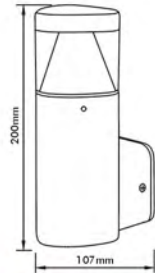

LED Garden Wall Light/Path Light

- Material: Aluminum + PC Diffuser
- With 6W LED
- Input Voltage: 220~240V
- Finish: Gray/Dark Gray/Black
- IP54

● ELED-164