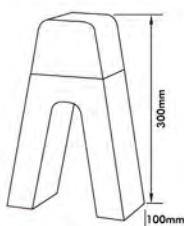

E27 ESB 23W Max. Spiral
IP44

● **GPLED-159**