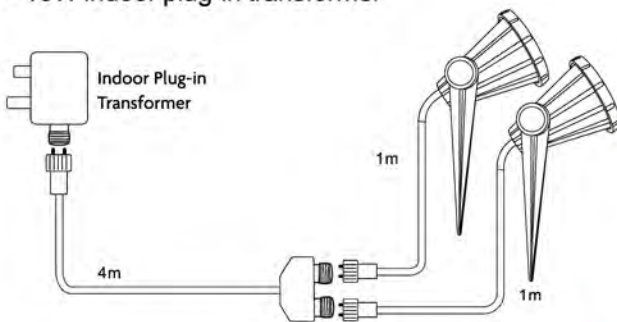

● GL-510 SET2

Outdoor Transformer
Input 230V or 110V, Output 12V

- Material: PP + Iron Reflector + Glass Lens
- Bulb Adaptable: G4 12V 10W Max Incl.
- Finish: Matt Black
- IP44

- Each with adjustable swivel
- Black Connector
- 1m SPT2-W Cable from kit to kit
- 4M SPT2-W Cable from transformer
- 10W indoor plug-in transformer