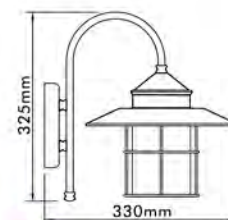

● EL-641DN3