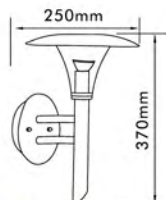

Exterior Lantern

- Material: Stainless Steel + PC Shade
- Bulb Adaptable: GU10 50W Max.
  GU10 C Class 28W
- IP44

• EL-868 UPS

W/PIR Sensor
Detection Range 12m Max. X 120°
Lamp Time on (Adjustable):
5 Seconds-8Minutes

• EL-868 UP