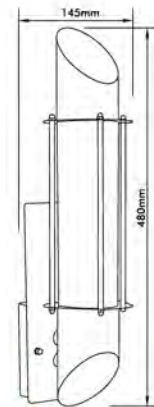

LED Garden Wall Light

- Material: Stainless Steel + PC
- Bulb Adaptable: E27 60W Max.
  E27 ESB 2U 21W Max.
  E27 C Class 42W
  E27 LED 9W
- Finish: Stainless Steel
- IP44

● EL-7062