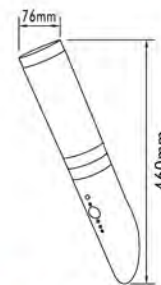

Garden Wall Light

- Material: Stainless Steel + Opal PC
- Bulb Adaptable: E27 11W Max.
- 12 PCS LED + Sensor
- Sensor Range: 8M x 120°
- Finish: Stainless Steel
- IP44

● EL-142WS

Garden Path Light

- Material: Stainless Steel + Opal PC
- Bulb Adaptable: E27 11W Max.
- 12 PCS LED + Sensor
- Sensor Range: 8M x 120°
- Finish: Stainless Steel
- IP44

- Material: Stainless Steel + PC
- Bulb Adaptable: E27 60W Max.
  E27 ESB 2U 21W Max.
  E27 C Class 42W
  E27 LED 9W
- Finish: Stainless Steel
- IP44

LED Garden Wall Light

- Material: Stainless Steel + PC
- Bulb Adaptable: E27 60W Max.
  E27 ESB 2U 21W Max.
  E27 C Class 42W
  E27 LED 9W
- Finish: Stainless Steel
- IP44