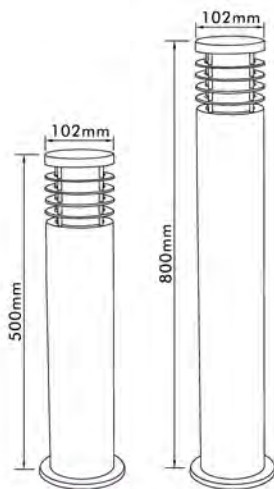

## Garden Path Light

- Material: Stainless Steel + PC
- Bulb Adaptable: E27 PL 11W Max. 
- Finish: Stainless Steel
- IP44

● GPL-045

- Material: Stainless Steel + PC Diffuser
- Bulb Adaptable: E27 60W Max.   
E27 ESB T3/15W Max. Spiral   
E27 C Class 42W   
E27 LED 9W 
- Finish: Stainless Steel
- IP44