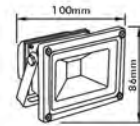

COB LED Flood Light

- Material: Aluminum Die Cast Body + Tempered Glass
- Finish: Black / Silver
- Luminous Flux: 60LM/W
- Ra>70
- IP65

Power: COB 10W

● **FLED-S75-10**