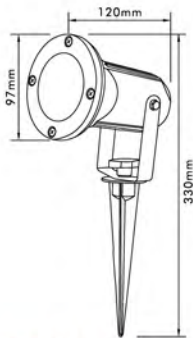

# Garden Spot Light

- Material: Die Cast Aluminium + Glass
- Bulb Adaptable: MR16 20W Max.   
MR16 C Class 14W 
- Finish: Black/White
- IP44

● GL-653SP

● GL-949SP

- Material: Die Cast Aluminum + Glass
- Bulb Adaptable: GU10 50W Max.   
GU10 C Class 28W   
GU10 LED 4W 
- Finish: Black/White
- IP54