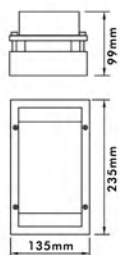

## Garden Wall Light

- Material: Stainless Steel + PC
- Bulb Adaptable: E27 40W Max.💡  
E27 ESB 11W Max.💡  
E27 C Class 28W💡  
E27 LED 6W💡
- Finish: Stainless Steel
- IP44

● EL-722A

● EL-723A