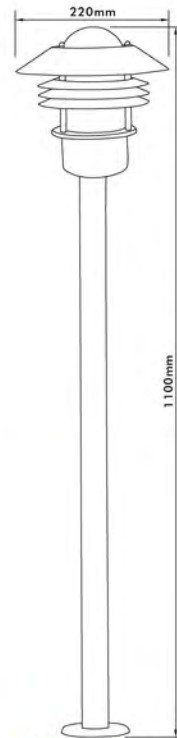

Exterior Lantern-Exito

- Material: Iron + Glass
- Bulb Adaptable: E27 LED 9W
  E27 ESB T3/15W Max. Spiral
  E27 C Class 42W
- Finish: Gavanized Iron/White/ Black
- IP44

● **EL-555HG**
Painting Only