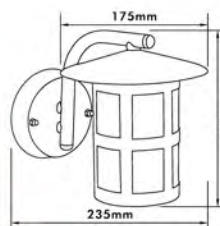

# Exterior Lantern

- Material : Stainless Steel + PC
- Bulb Adaptable : E27 60W Max.💡  
E27 ESB 15W Max.💡  
E27 C Class 42W💡  
E27 LED 9W💡
- Finish : Stainless Steel
- IP44

● EL-932DN-B

● EL-932UP-B

● EL-932DN-A