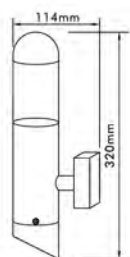

Exterior Spot Light

- Finish: Stainless steel
- IP44

Stainless Steel
GU10 50W Max.
GU10 C Class 28W
GU10 LED 4W

● **EL-421W**

● **EL-421W-2**

● **EL-422W-2**
Stainless Steel + PC
G9 40W Max. (up)
G9 C Class 28W +
GU10 50W Max. (Down)
GU10 C Class 28W