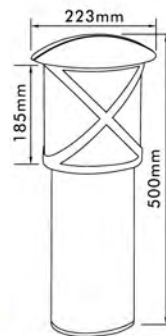

Exterior Lantern

- Material: Die Cast Aluminum + Frosted PC
- Bulb Adaptable: E27 60W Max.
  E27 2U/13W Max.
  E27 ESB T3 /13W Max. Spiral
  E27 C Class 42W
  E27 LED 9W
- Finish: White/Black/Matt Rust

● **EL-341PE2**
IP44