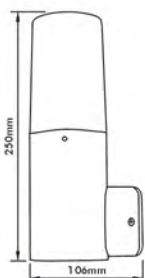

# LED Garden Wall Light/Path Light

- Material: Aluminum + PC Diffuser
- Without E27 18W bulb
- Input Voltage: 220~240V
- Finish: Gray/Dark Gray/Black
- IP54

● **WG-857**

● **GPL-857**

● **GPL-857**

● **GPL-857**