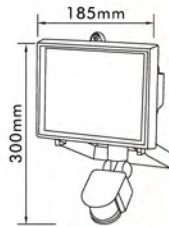

Energy Saving Floodlight

- Material: Die Cast Aluminum + Glass
- Bulb Adaptable: R7S 4U 30W
- Finish: Black
- IP44

● FL-7S