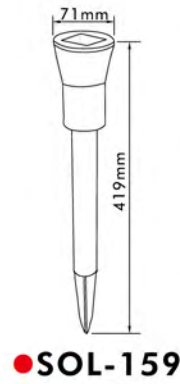

Solar Light

- Material: Stainless Steel + Plastic
- Finish: Stainless Steel
- Operating Time: 8 Hours fully charged
- Operating Temperature: -20°C~70°C
- Mono/poly crystalline solar panels
- 1 x 1.2V/AA 200mah Ni-MH battery
- LED: 1 x 0.06W Super bright