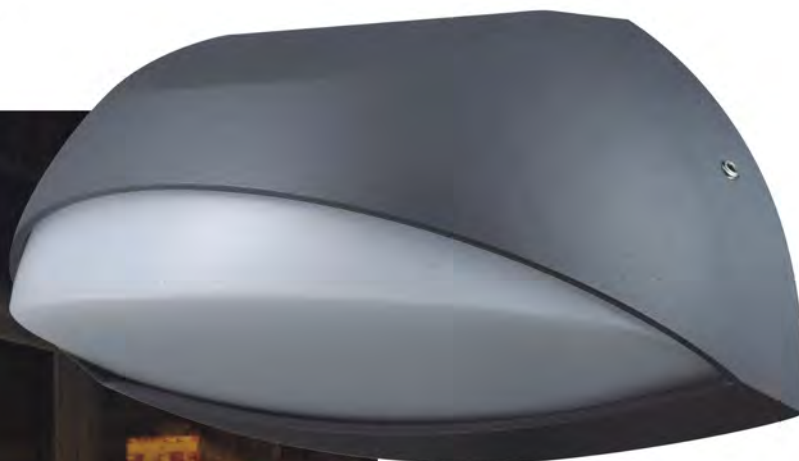

LED Exterior Wall Light

- Material: Aluminum + PC Diffuser
- With 6W LED
- Input Voltage: 220~240V
- Finish: Gray/Dark Gray/Black
- IP54