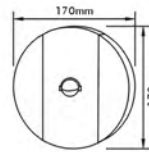

● **ELED-172S**
With Sensor

Detection Range: 90° , Max. 8M
Duration Time: 10+/-5 Secs ~ 4+/-1 Mins (adjustable)