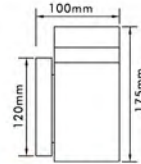

Garden Wall Light

- Material: Die Cast Aluminum + PC + Glass; S. Steel + PC + Glass
- Bulb Adaptable: - Aluminum: GU10 50W Max. ; S. Steel: GU10 35W Max.
  - Aluminum: GU10 C Class 40W ; S. Steel: GU10 C Class 28W
  - GU10 CFL 9W Max.
  - GU10 LED 4W Max.
- Finish: Black/Silver & Stainless Steel
- IP44

● EL-82UP