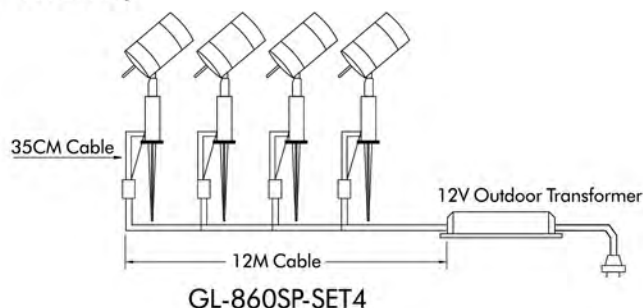

Exterior Spot Light

- Material: Brushed Aluminum Alloy + Glass Shade
- IP44

• EL-860DN

Bulb Adaptable: GU10 50W Max. Excl.
GU10 C Class 28W
GU10 LED 4W

• GL-860SP

Bulb Adaptable: MR16 20W MAX. Excl.
MR16 LED 4W

• Assembly

Garden Spot Light

- Material: Die Cast Aluminum + Glass Lens
- Bulb Adaptable: MR16 12V/20W Max.
  MR16 C Class 14W
- Finish: Aluminum
- IP44

• Assembly

• GL-840SP