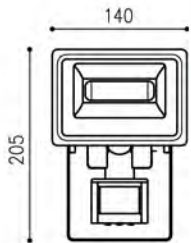

LED Flood Light

● FLED-L530S-20

- Material: Aluminum Body + Tempered Glass
- Lamp: 20W (40 x 0.5W SMD 5730 LED)
- Ra > 80
- Lumen: 1400LM
- Sensor Range: 180° ; 12M Max.
- Finish: Black
- IP44