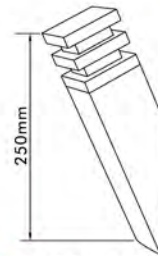

## LED Garden Wall Light

- Material: Stainless Steel + Glass
- Lamp: LED Modules (16 LEDs Version)
- Finish: Stainless Steel
- Voltage : 220-240V
- IP44

● ELED-131UP

● ELED-131W

● ELED-130UP

● ELED-130W