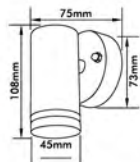

Exterior Spot Light

- Material: Stainless Steel Body + PC Shade
- Finish: Stainless Steel
- IP44

- **ELED-417DN-A**
  1 x 1W White LED
  6000K: 80Lm
  or
  LED Modules (9 White LEDs Version)
  6000K: 30Lm