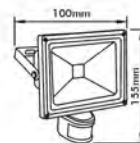

Power: COB 10W

● **FLED-S75S-10**