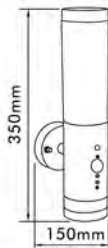

Garden Wall Light

- Material: Stainless Steel + Opal PC
- Bulb Adaptable: E27 11W Max.
- 12 PCS LED + Sensor
- Sensor Range: 8M x 120°
- Finish: Stainless Steel
- IP44

● EL-142AS