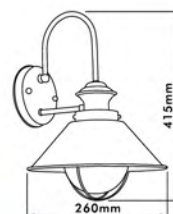

Exterior Lantern

- Material: Iron + Bubble Glass
- Bulb Adaptable: E27 60W Max.
  E27 ESB 13W Max. Spiral
  E27 C Class 42W
  E27 LED 9W
- Finish: Red Antique Brass / Black
- IP23