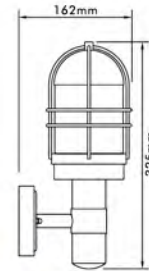

## Garden Wall Light

- Material: Iron + Glass
- Bulb Adaptable: E27 60W Max.   
E27 ESB T3/13W Spiral   
E27 C Class 42W   
E27 LED 9W 
- Finish: Black
- IP44

● EL-226UP