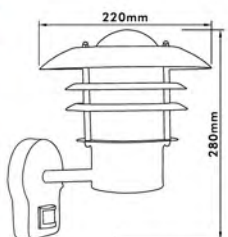

# Exterior Lantern

- Material : Stainless Steel + Glass
- Bulb Adaptable : E27 60W Max.   
E27 ESB T3/15W Max. Spiral   
E27 C Class 42W   
E27 LED 9W 

• IP44

● EL-555UP-SS

● EL-555UPS-SS

Sensor Range: 10M x 110°