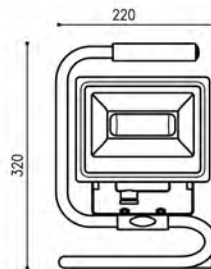

● FLED-L530P-20

- Material: Aluminum Body + Tempered Glass
- Lamp: 20W (40 x 0.5W SMD 5730 LED)
- Ra > 80
- Lumen: 1400LM
- Finish: Black housing + Yellow Stand
- IP44