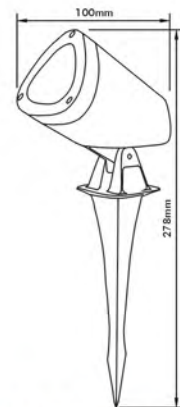

## LED Garden Spot Light

- Material: Aluminum + Tempered Glass Diffuser
- With Built-in Driver
- Input Voltage: 220~240V
- Finish: Gray/Dark Gray/Black
- IP65

3 x 1W LED

1 x 3W LED

1 x 3W LED

• **GLEED-335SP**