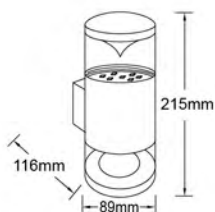

Garden Wall Light

- Material: Stainless Steel + PC
- Color: Stainless Steel
- Input Voltage: 220~240V
- IP44
- Ra $\geq$ 75

● **ELED-288-2**
Lamp: 4W (20ps x 0.2W SMD 5050 LED)