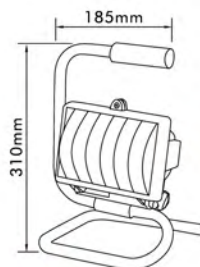

Energy Saving Floodlight

- Material: Die Cast Aluminum + Glass
- Bulb Adaptable: R7S 4U 30W
- Finish: Black
- IP44

● FL-7P