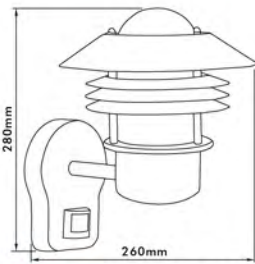

## Exterior Lantern-Exito

● **EL-555DN1**

- Material: Iron + Glass
- Bulb Adaptable: E27 LED 9W   
E27 ESB T3/15W Max. Spiral   
E27 C Class 42W 
- Finish: Gavanized Iron/White/ Black
- IP44

● **EL-555HG**  
Painting Only