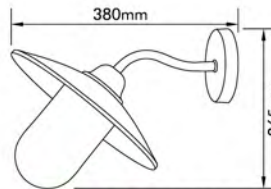

Exterior Lantern

- Material: Iron + Clear Glass
- Bulb Adaptable: E27 60W Max.
  E27 ESB T3/15W Max. Spiral
  E27 C Class 42W
  E27 LED 9W
- Finish: Black/White/Galvanized
- IP44

● EL-991DN