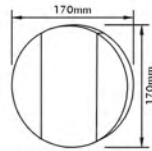

LED Garden Wall Light

- Material: Aluminum + PC
- Lamp: 10W (20 x 0.5W LED)
- Color: Dark Gray / Gray
- Input Voltage: 220~240V
- IP44
- Ra:>80

● **ELED-172**
Without Sensor