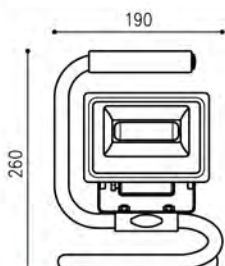

● FLED-L530P-20

- Material: Aluminum Body + Tempered Glass
- Lamp: 20W (40 x 0.5W SMD 5730 LED)
- Ra > 80
- Lumen: 1400LM
- Finish: Black housing + Yellow Stand
- IP44