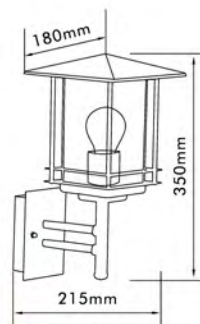

● EL-440 UPS

W/PIR Sensor
Detection Range 8M Max. X 120°
Lamp Time on(Adjustable):
5 Seconds-8Minutes

● EL-440 UP