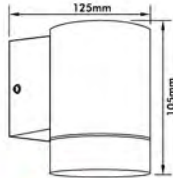

Exterior Spot Light

- Material: Aluminum Die Cast
- Bulb Adaptable: GU10 1 x 35W Max.
  GU10 C Class 1 x 28W
  GU10 LED 1 x 4W
- Finish: Polished Alum/Black
- IP44

● EL-413