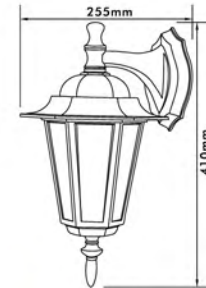

Exterior Lantern in PC

- Material: PC
- Bulb Adaptable: E27 60W Max.
  E27 ESB T3/15W Max. . Spiral
  E27 C Class 42W
  E27 LED 9W
- Finish: White / Black
- IP44

● EL-P490DN