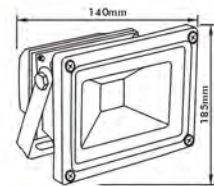

Power: COB 30W

● **FLED-L75-30**

- Material: Aluminum Die Cast Body + Tempered Glass
- Finish: Black / Silver
- Luminous Flux: 60LM/W
- Sensor: 120° x Max. 8M
- Ra>70
- IP65