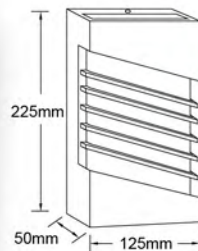

● ELED-235

Material: Stainless Steel cover + Aluminum back plate + PC diffuser
Color: Black Painting / Grey Painting / Stainless Steel finish
Lamp: 6W (30ps x 0.2W SMD 5050 LED)

● ELED-236

Material: Aluminum + PC
Color: Black Painting / Grey Painting
Lamp: 6W (30ps x 0.2W SMD 5050 LED)