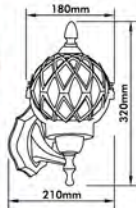

Exterior Lantern

- Material: Aluminum + Glass
- Bulb Adaptable: E27 40W Max.
  E27 ESB T3/13W Max. Spiral
  E27 LED 6W
- Finish: Granulated Black Brushed Red/
  Granulated Black/Black Gold/Matt Rust

● EL-733UP