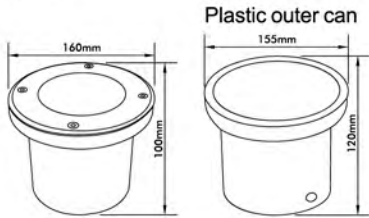

LED In-Ground Light

- Material: Stainless Steel Cover + Aluminum Body + Glass Diffuser
- Finish: Stainless Steel
- Built-in Driver
- With 20cm H05RN-F Cable
- IP67