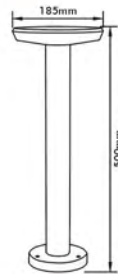

LED Garden Light

- Material: Aluminum + PC
- Lamp: 6W (30 x 0.2W LED)
- Color: Dark Gray / Gray
- Input Voltage: 220~240V
- IP44
- Ra:>80