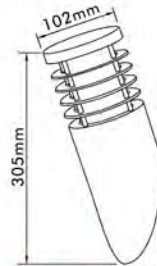

Garden Wall Light

- Material: Stainless Steel + PC
- Bulb Adaptable: E27 PL 11W Max.
- Finish: Stainless Steel
- IP44

● EL-045W

- Material: Stainless Steel + PC Diffuser
- Bulb Adaptable: E27 60W Max.
  E27 ESB T3/15W Max. Spiral
  E27 C Class 42W
  E27 LED 9W
- Finish: Stainless Steel
- IP44

Garden Path Light

- Material: Stainless Steel + PC
- Bulb Adaptable: E27 PL 11W Max.
- Finish: Stainless Steel
- IP44

- Material: Stainless Steel + PC Diffuser
- Bulb Adaptable: E27 60W Max.
  E27 ESB T3/15W Max. Spiral
  E27 C Class 42W
  E27 LED 9W
- Finish: Stainless Steel
- IP44