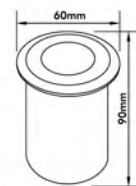

LED In-Ground Light

- Finish: Stainless Steel
- Built-in Driver
- With 20cm H05RN-F Cable
- IP67

- Material: Stainless Steel Cover + Aluminum Body + Glass Diffuser

● **GLED-126**
Lamp: 1 x 3W LED