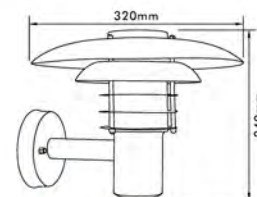

Garden Wall Light

- Material: Iron + Glossy Opal PC Shade
- Bulb Adaptable: E27 60W Max.
  E27 ESB T3/13W Max. Spiral
  E27 C Class 42W
  E27 LED 9W
- Finish: Metallic Dark Copper
- IP44

● EL-946UP