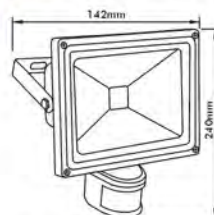

● **FLED-M75S-20**

Power: COB 30W

● **FLED-L75S-30**