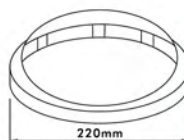

● **AL-662S**
E27 60W Max.
E27 Mini Twist 11W
E27 C Class 42W