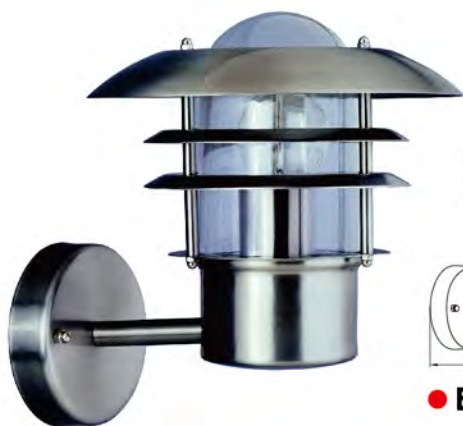

## Solar Light

- Material: Stainless Steel + Plastic
- Finish: Stainless Steel
- Operating Time: 8 Hours fully charged
- Operating Temperature: -20°C~70°C
- Mono/poly crystalline solar panels
- 1 x 1.2V/AA 200mah Ni-MH battery
- LED: 1 x 0.06W Super bright

## Thermometer with Solar Light

- Material: Stainless Steel + ABS
- LED: 1 x 0.06W Super bright white LED
- Operating Time: 8 Hours fully charged
- Operating Temperature:  $-20^{\circ}\text{C} \sim 70^{\circ}\text{C}$
- Mono/poly crystalline solar panels
- Finish: Stainless Steel

# Exterior Lantern

- Material : Stainless Steel + Glass
- Bulb Adaptable : E27 60W Max.   
E27 ESB T3/15W Max. Spiral   
E27 C Class 42W   
E27 LED 9W 

• IP44

● EL-555UP-SS

● EL-555UPS-SS

Sensor Range: 10M x 110°