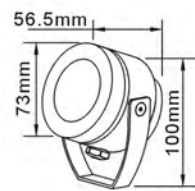

2 in 1 LED Under Water Light/ LED Garden Spot Light

- Material: Solid Alu. Body
- Lamp: 1W LED (6000K/Cool White) x 3pcs
- Finish: Aluminum Anodize
- IP68