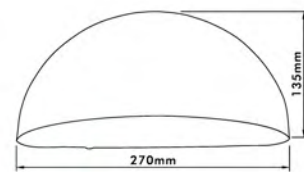

Garden Wall Light

- Material: Iron/Zinc metal sheet
- Bulb Adaptable: E27 LED 9W
  E27 3U/20W Max.
  E27 C Class 42W
- Finish: Painting (Black/White) /
  Zinc metal sheet natural color
- IP23

● EL-111