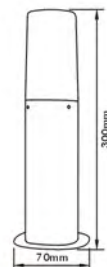

# LED Garden Wall Light/Path Light

- Material: Aluminum + PC Diffuser
- Without E27 18W bulb
- Input Voltage: 220~240V
- Finish: Gray/Dark Gray/Black
- IP54

● **WG-857**

● **GPL-857**

● **GPL-857**

● **GPL-857**