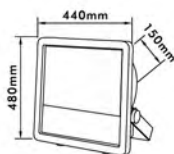

E40 MH 250W/400W or SON 250W/400W

● **HQI-402**