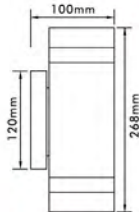

Garden Wall Light

- Material: Die Cast Aluminum + PC + Glass; S. Steel + PC + Glass
- Bulb Adaptable: - Aluminum: GU10 50W Max. ; S. Steel: GU10 35W Max.
  - Aluminum: GU10 C Class 40W ; S. Steel: GU10 C Class 28W
  - GU10 CFL 9W Max.
  - GU10 LED 4W Max.
- Finish: Black/Silver & Stainless Steel
- IP44

● EL-82-2