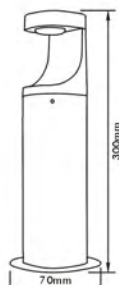

# LED Garden Wall Light/Path Light

- Material: Aluminum + PC Diffuser
- With 6W LED
- Input Voltage: 220~240V
- Finish: Gray/Dark Gray/Black
- IP54

● **ELED-859**

● **GPLED-859**

● **GPLED-859**

● **GPLED-859**