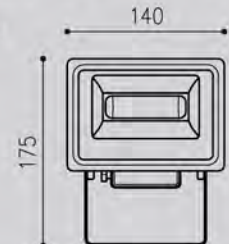

● FLED-S530-10

- Material: Aluminum Body + Tempered Glass
- Lamp: 10W (20 x 0.5W SMD 5730 LED)
- Ra > 80
- Lumen: 700LM
- Finish: Black
- IP44