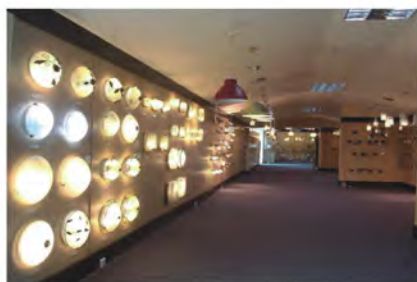

Interior Ceiling Light