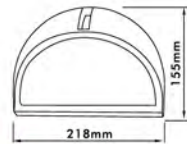

Aluminum Bulkheads

- Material: Die Cast Aluminum
- Bulb Adaptable: E27 60W Max.
  E27 ESB T3 /13W Max. Spiral
  E27 C Class 42W
  E27 LED 12W
- Finish: White/Black
- IP44

● **AL-130**