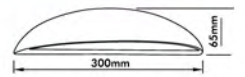

Garden Wall Light

Finish: Polished Alum
IP44

● **ELED-242**
Aluminum Die Cast + PC
12 x 0.2W LEDs

● **ELED-243**
Aluminum Die Cast + PC
12 x 0.2W LEDs

● **EL-119**
Aluminum Die Cast + Glass
2 x G9 40W Max. ⚡

● **ELED-119**
Aluminum Die Cast + Glass
30 x 0.06W LEDs

● **EL-240**
Aluminum Die Cast + Glass
2 x G9 40W Max. ⚡

● **EL-241**
Aluminum Die Cast + Glass
Bulb Adaptable: E27 ESB 7W Spiral ⚡

● **EL-118**
Aluminum Die Cast + Glass
G9 40W Max. ⚡

● **ELED-118**
Aluminum Die Cast + Glass
18 x 0.06W LEDs