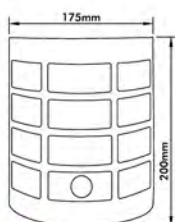

Garden Wall Light

- Material: Stainless Steel
- Bulb Adaptable: E27 ESB 11W Max. Spiral
- Detection Range 8M Max. x 120°
- Finish: Stainless Steel
- IP44

● EL-768S