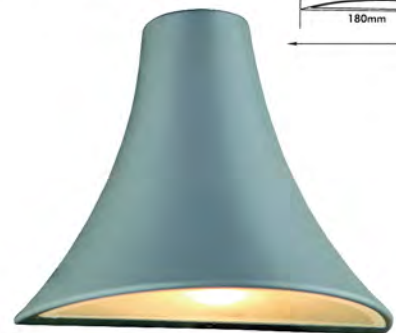

● **EL-118**
Aluminum Die Cast + Glass
G9 40W Max. ⚡

● **ELED-118**
Aluminum Die Cast + Glass
18 x 0.06W LEDs