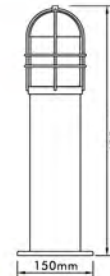

## Garden Wall Light

- Material: Iron + Glass
- Bulb Adaptable: E27 60W Max.   
E27 ESB T3/13W Spiral   
E27 C Class 42W   
E27 LED 9W 
- Finish: Black
- IP44

● EL-226UP

## Garden Path Light

- Material: Iron + Glass
- Bulb Adaptable: E27 60W Max.   
E27 ESB T3/13W Spiral   
E27 C Class 42W   
E27 LED 9W 
- Finish: Black
- IP44

● GPL-226  
H: 495mm

● GPL-226  
H: 995mm