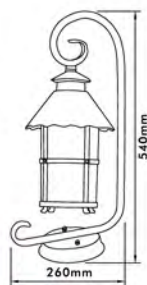

## Exterior Lantern

- Material: Die Cast Aluminium
- Bulb Adaptable: E27 60W Max.   
E27 ESB 23W Max.   
E27 C Class 42W   
E27 LED 9W 
- Finish: Black
- IP44

● EL-273DN1

● EL-273DN2

● EL-273P3

● EL-273HG