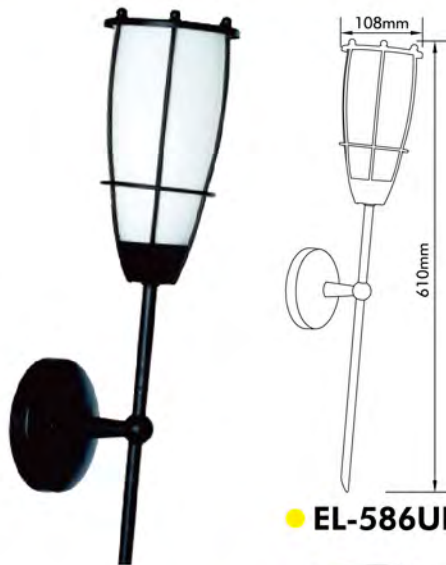

## Exterior Lantern

- Material: Iron + Glass
- Bulb Adaptable: E27 60W Max.   
E27 ESB T3/13W Spiral   
E27 C Class 42W   
E27 LED 9W 
- Finish: Antique Brushed
- IP44

● EL-825DN

## Exterior Lantern

- Material: Iron + Glass/
- Bulb Adaptable: E27 60W Max.   
E27 ESB T3/13W Spiral   
E27 C Class 42W   
E27 LED 9W 
- Finish: Black
- IP44

● EL-641DN3

● EL-586UP