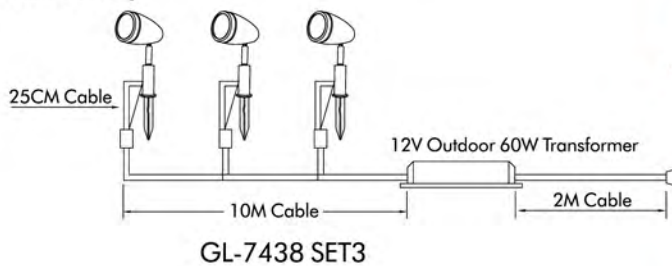

• Assembly

● GL-7438