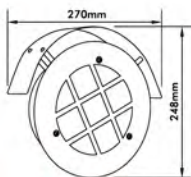

Garden Wall Light

- Material: Stainless Steel+ Glass
- With Photocell and Sensor
- Lamp: 12 x 0.06W LEDs
  1 x E27 ESB Max 11W(excl.)
- Doorplate NOs. 0-9 incl.
- Finish: Stainless Steel
- 230V/50Hz
- IP44

● AL-02

Garden Wall Light

- Material: Stainless Steel+ Glass
- Bulb Adaptable: E27 60W Max. E27 ESB 15W Max. Spiral E27 C Class 42W E27 LED 9W
- Finish: Stainless Steel
- 230V/50Hz
- IP44

Garden Wall Light

- Material: Stainless Steel
- Bulb Adaptable: E27 60W Max. E27 ESB T3/15W Max. Spiral E27 C Class 42W E27 LED 9W
- 230V/50Hz
- IP44