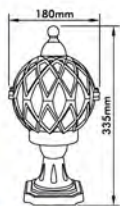

Exterior Lantern

- Material: Aluminum + Glass
- Bulb Adaptable: E27 40W Max.
  E27 ESB T3/13W Max. Spiral
  E27 LED 6W
- Finish: Granulated Black Brushed Red/
  Granulated Black/Black Gold/Matt Rust

● EL-733P2

● EL-733PE3-3