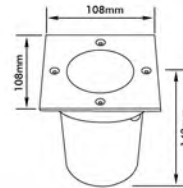

Exterior In-Ground Light

- Material: Stainless Steel Cover + Aluminum Body
- IP65

● GDL-123

Bulb Adaptable: GU10 35W Max.
GU10 C Class 28W
GU10 LED 4W