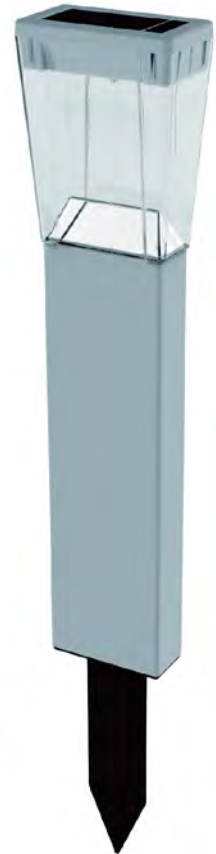

## Painting Solar Light

- Finish: Colorful painting (Pattern A~D)

● SOL-007

## Solar Light

- Finish: Stainless Steel
- Operating Time: 8 Hours fully charged
- Operating Temperature: -20°C~70°C
- Mono/poly crystalline solar panels
- LED: 1 x 0.06W Super bright

• **SOL-118**  
• Material: Plastic

• **SOL-128-B**  
• Material: Stainless Steel + Plastic

• **SOL-128-C**  
• Material: Plastic