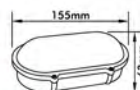

LED Bulkhead

- Material: Aluminum+PC
- Finish: White/Black
- Voltage : AC 85-265V
- SMD LED 5730
- Beam Angle 160(degree)
- Color Temperature 2700K-6400K (Optional)
- CRI>70
- with 30cm H05RNF3x1.0mm² cable
- Built-in Driver
- IP54
- Built-in Driver

● **ALED-S562**
12 x 0.5W LED
Lumens: 400lms