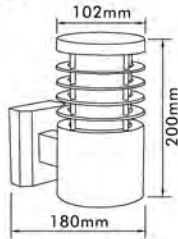

Garden Wall Light

- Material: Stainless Steel + PC
- Bulb Adaptable: E27 PL 11W Max.
- Finish: Stainless Steel
- IP44

● EL-045UP