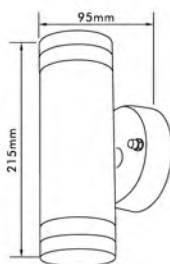

- **EL-417WG-2**