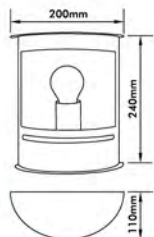

Garden Wall Light

- Material: Stainless Steel+ Glass
- With Photocell and Sensor
- Lamp: 12 x 0.06W LEDs
  1 x E27 ESB Max 11W(excl.)
- Doorplate NOs. 0-9 incl.
- Finish: Stainless Steel
- 230V/50Hz
- IP44

● EL-773B

Garden Wall Light

- Material: Stainless Steel+ Glass
- Bulb Adaptable: E27 60W Max. E27 ESB 15W Max. Spiral E27 C Class 42W E27 LED 9W
- Finish: Stainless Steel
- 230V/50Hz
- IP44

Garden Wall Light

- Material: Stainless Steel
- Bulb Adaptable: E27 60W Max. E27 ESB T3/15W Max. Spiral E27 C Class 42W E27 LED 9W
- 230V/50Hz
- IP44