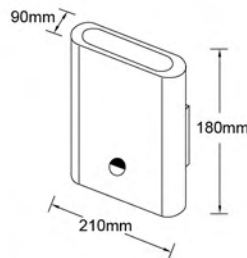

● **ELED-234**

Lamp: 4W (20ps x 0.2W SMD 5050 LED)