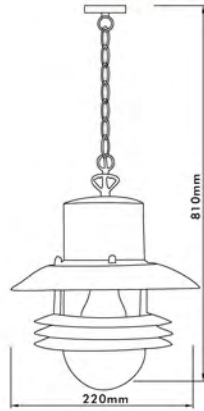

Exterior Lantern-Exito

- Material: Iron + Glass
- Bulb Adaptable: E27 LED 9W
  E27 ESB T3/15W Max. Spiral
  E27 C Class 42W
- Finish: Gavanized Iron/White/ Black
- IP44