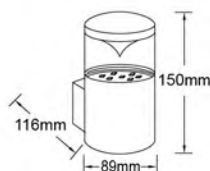

Garden Wall Light

- Material: Stainless Steel + PC
- Color: Stainless Steel
- Input Voltage: 220~240V
- IP44
- Ra $\geq$ 75