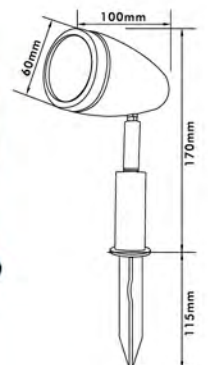

• Assembly

● GL-7438