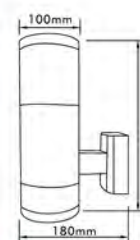

● **EL-044UPA**
Stainless Steel + Glass
E27 ESB 11W Max.
LED Modules (16 LEDs Version)