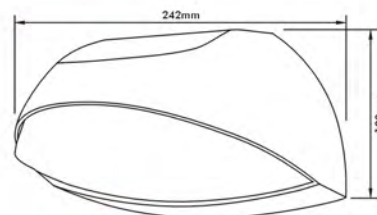

LED Exterior Wall Light

- Material: Aluminum + PC Diffuser
- With 6W LED
- Input Voltage: 220~240V
- Finish: Gray/Dark Gray/Black
- IP54

● ELED-820

LED Exterior Brick Light & Step Light