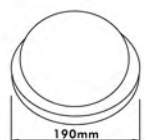

● **AL-773S**
E27 60W Max.
E27 Mini Twist 11W
E27 C Class 42W