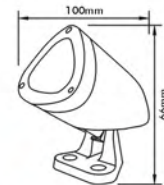

# LED Garden Spot Light

- Material: Aluminum + Tempered Glass Diffuser
- With Built-in Driver
- Input Voltage: 220~240V
- Finish: Gray/Dark Gray/Black
- IP65

1 x 3WLED

1 x 3WLED

● **GLED-335A**

3 x 1WLED

1 x 3WLED