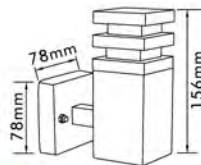

## LED Garden Wall Light

- Material: Stainless Steel + Glass
- Lamp: LED Modules (16 LEDs Version)
- Finish: Stainless Steel
- Voltage : 220-240V
- IP44

● ELED-131UP

● ELED-131W

● ELED-130UP

● ELED-130W