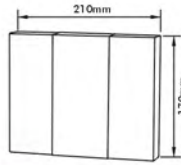

LED Garden Wall Light

- Material: Aluminum + PC
- Lamp: 10W (20 x 0.5W LED)
- Color: Dark Gray / Gray
- Input Voltage: 220~240V
- IP44
- Ra:>80

● **ELED-173**
Without Sensor