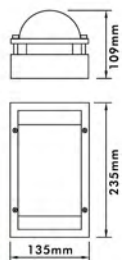

Garden Wall Light

- Material: Stainless Steel + PC
- Bulb Adaptable: E27 40W Max.💡
  E27 ESB 11W Max.💡
  E27 C Class 28W💡
  E27 LED 6W💡
- Finish: Stainless Steel
- IP44

● EL-722A