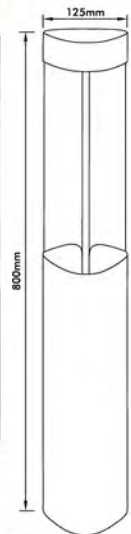

● GPLED-162