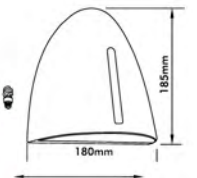

● **EL-241**
Aluminum Die Cast + Glass
Bulb Adaptable: E27 ESB 7W Spiral ⚡

● **EL-118**
Aluminum Die Cast + Glass
G9 40W Max. ⚡