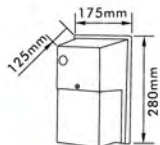

Metal Halide & High Pressure Sodium Fixture

- Material: PC
- Bulb: 35/50/70W H.P.S
  35/50/70W M.H
- Control Gear Not Incl.
- IP55

● **HPS-70**