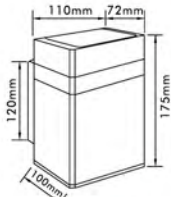

Garden Wall Light

- Material: Die Cast Aluminum + PC + Glass; S. Steel + PC + Glass
- Bulb Adaptable: - Aluminum: GU10 50W Max. ; S. Steel: GU10 35W Max.
  - Aluminum: GU10 C Class 40W ; S. Steel: GU10 C Class 28W
  - GU10 CFL 9W Max.
  - GU10 LED 4W Max.
- Finish: Black/Silver & Stainless Steel
- IP44

● EL-81UP