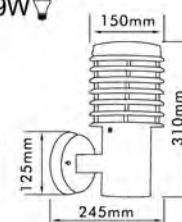

Garden Wall Light

- Bulb Adaptable: E27 60W Max.
- E27 ESB T3 13W Spiral
- E27 C Class 42W
- E27 LED 9W

- IP44

W/PIR Sensor
Detection Range 12M Max. x 120°
Adjustable Sensor Timing:
from 5 Seconds to 8 Minutes