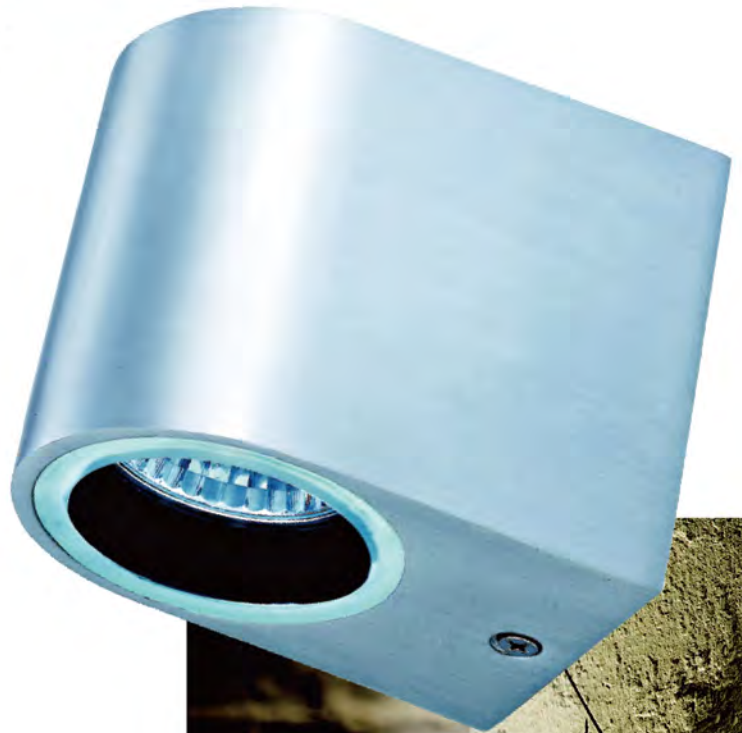

Exterior Spot Light

- Material: Aluminium Die-cast
- Finish: Polished
- IP44

● EL-420W-1

Bulb Adaptable: GU10 1 x 35W MAX.
GU10 C Class 1 x 28W
GU10 LED 1 x 4W

● EL-420W-2

Bulb Adaptable: GU10 2 x 20W MAX.
GU10 C Class 2 x 28W
GU10 LED 2 x 4W