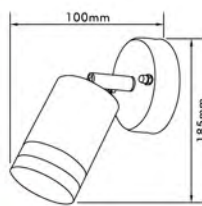

- **EL-417WD**

- **EL-417WI**