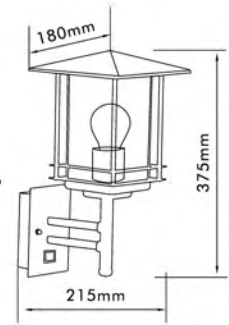

● EL-440 UPS

W/PIR Sensor
Detection Range 8M Max. X 120°
Lamp Time on(Adjustable):
5 Seconds-8Minutes

● EL-440 UP