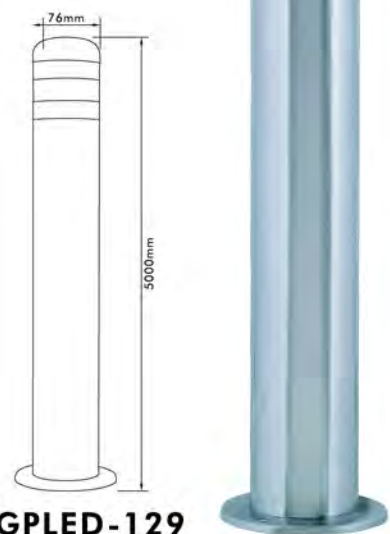

LED Garden Wall Light

- Material: Stainless Steel Housing + Clear PC Diffuser
- Lamp: LED Modules (24 LEDs Version)
- Finish: Stainless Steel
- Voltage : 220-240V
- IP44

- Material: Stainless Steel Body + Clear PC Shade
- IP44

LED Garden Path Light

- Material: Stainless Steel + PC
- Finish: Stainless Steel
- Voltage : 220-240V
- IP44

- Material: Stainless Steel Housing + Clear PC Diffuser
- Lamp: LED Modules (24 LEDs Version)
- Finish: Stainless Steel
- Voltage : 220-240V
- IP44