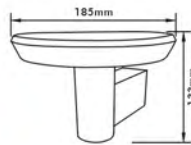

LED Garden Light

- Material: Aluminum + PC
- Lamp: 6W (30 x 0.2W LED)
- Color: Dark Gray / Gray
- Input Voltage: 220~240V
- IP44
- Ra:>80

● **ELED-756**
Wall Light