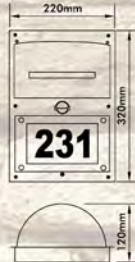

Garden Wall Light

- Material: Stainless Steel+ Glass
- With Photocell and Sensor
- Lamp: 12 x 0.06W LEDs
  1 x E27 ESB Max 11W(excl.)
- Doorplate NOs. 0-9 incl.
- Finish: Stainless Steel
- 230V/50Hz
- IP44

● EL-231DPS