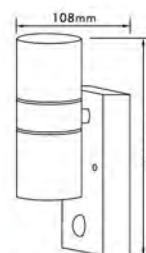

● **EL-426DNS-2**
Stainless Steel + Glass
2 x GU10 50W Max. (Up/Down)
2 x GU10 C Class 28W
With Sensor
Sensor Range: 8M x 120°