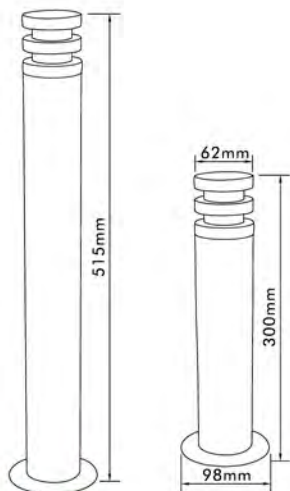

LED Garden Path Light

- Material: Stainless Steel + Glass
- Lamp: LED Modules (16 LEDs Version)
- Finish: Stainless Steel
- Voltage : 220-240V
- IP44

● GPLD-131