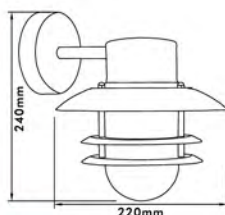

# Exterior Lantern

- Material : Stainless Steel + Glass
- Bulb Adaptable : E27 60W Max.   
E27 ESB T3/15W Max. Spiral   
E27 C Class 42W   
E27 LED 9W 

• IP44

● EL-555UP-SS

● EL-555UPS-SS

Sensor Range: 10M x 110°