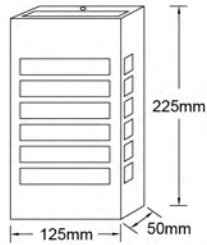

Garden Wall Light

- Input Voltage: 220~240V
- IP44
- Ra $\geq$ 75