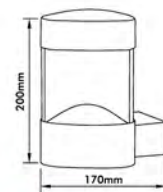

LED Garden Path Light

- Material: Aluminum body + PC Diffuser
- Lamp: 90 x 0.06W LEDs
- Luminous Flux: 2700K 585LM/5400K 675LM
- Finish: Dark Gray/Black
- IP54

LED Garden Wall Light

- Material: Aluminum body + PC Diffuser
- Lamp: 90 x 0.06W LEDs
- Luminous Flux: 2700K 585LM/5400K 675LM
- Finish: Dark Gray/Black
- IP54

● ELED-162