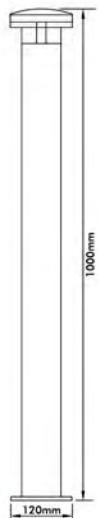

● GPLED-757