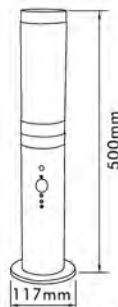

Garden Path Light

- Material: Stainless Steel + Opal PC
- Bulb Adaptable: E27 11W Max.
- 12 PCS LED + Sensor
- Sensor Range: 8M x 120°
- Finish: Stainless Steel
- IP44

● GPL-142PS