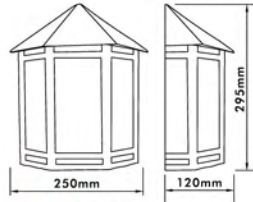

Exterior Lantern

- Material: Stainless Steel
- Bulb Adaptable: E27 60W Max.
  E27 ESB T3/15W Max. Spiral
  E27 C Class 42W
  E27 LED 9W
- IP44

● EL-779