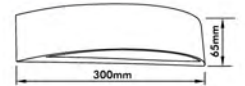

# Garden Wall Light

Finish: Polished Alum  
IP44

● **ELED-242**  
Aluminum Die Cast + PC  
12 x 0.2W LEDs

● **ELED-243**  
Aluminum Die Cast + PC  
12 x 0.2W LEDs

● **EL-119**  
Aluminum Die Cast + Glass  
2 x G9 40W Max. ⚡