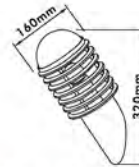

● GPL-SS01/W