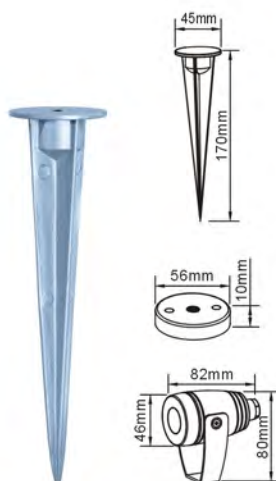

2 in 1 LED Under Water Light/ LED Garden Spot Light

- Material: Solid Alu. Body
- Lamp: 1W&3W LED (6000K/Cool White)
- Finish: Aluminum Anodize
- IP68