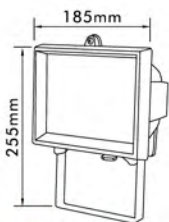

Energy Saving Floodlight

- Material: Die Cast Aluminum + Glass
- Bulb Adaptable: R7S 4U 30W
- Finish: Black
- IP44

● FL-7