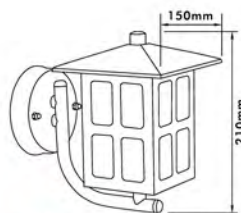

● EL-932UP-B