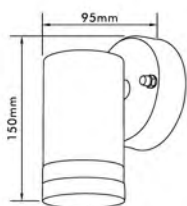

Exterior Spot Light

- Material: Stainless Steel Body + PC Shade
- Finish: Stainless Steel
- IP44

- **ELED-417DN-A**
  1 x 1W White LED
  6000K: 80Lm
  or
  LED Modules (9 White LEDs Version)
  6000K: 30Lm

- **ELED-417-2A**
  2 x 1W White LED
  6000K: 160Lm
  or
  LED Modules (18 White LEDs Version)
  6000K: 60Lm

- Material: Stainless Steel + PC
- Bulb Adaptable: GU10 35W Max.
  GU10 C Class 28W
  GU10 LED 4W
- Finish: Stainless Steel
- IP44

- **EL-417WG-2**

- **EL-417WD**

- **EL-417WI**