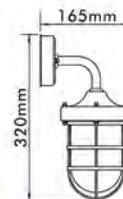

Exterior Lantern

- Material: Iron + Glass
- Bulb Adaptable: E27 60W Max.
  E27 ESB T3/13W Spiral
  E27 C Class 42W
  E27 LED 9W
- Finish: Antique Brushed
- IP44

● EL-825DN