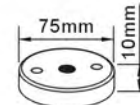

2 in 1 LED Under Water Light/ LED Garden Spot Light

- Material: Solid Alu. Body
- Lamp: 1W LED (6000K/Cool White) x 3pcs
- Finish: Aluminum Anodize
- IP68