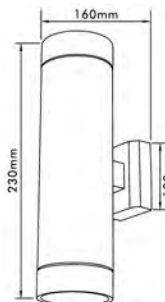

● EL-416WA-2