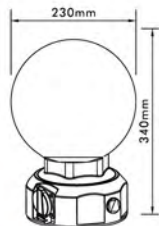

● **OS-57PR**

Bulb Adaptable: PLC 3U 57W