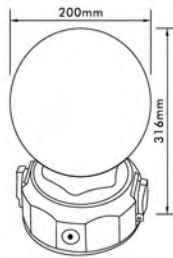

## Fluorescent Work Light

- Material: Base (ABS) + Ball (PE)
- Voltage: 230V
- 6M H07RN-F 3G 1.5MM2 Cable + Plug
- Socket: G24
- With 42W Electronic Ballast
- IP44

**Exclusive  
for North  
Europe**

● **OS-40PR**