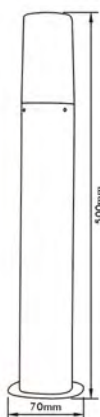

# LED Garden Wall Light/Path Light

- Material: Aluminum + PC Diffuser
- Without E27 18W bulb
- Input Voltage: 220~240V
- Finish: Gray/Dark Gray/Black
- IP54

● **WG-857**

● **GPL-857**

● **GPL-857**

● **GPL-857**