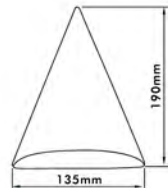

- Material: Die Cast Aluminum
- Bulb Adaptable: E27 40W Max.
  E27 ESB T3 /13W Max. Spiral
  E27 C Class 28W
  E27 LED 6W
- Finish: White/Black
- IP44

● **AL-140**