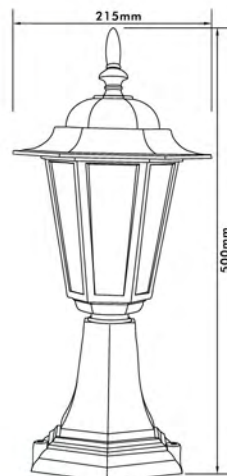

## Exterior Lantern in PC

- Material: PC
- Bulb Adaptable: E27 60W Max.   
E27 ESB T3/15W Max. . Spiral   
E27 C Class 42W   
E27 LED 9W 
- Finish: White / Black
- IP44

● EL-P490DN

● EL-P490UP

● EL-P490P2