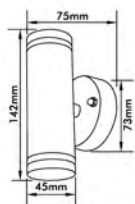

- **ELED-417-2A**
  2 x 1W White LED
  6000K: 160Lm
  or
  LED Modules (18 White LEDs Version)
  6000K: 60Lm

- Material: Stainless Steel + PC
- Bulb Adaptable: GU10 35W Max.
  GU10 C Class 28W
  GU10 LED 4W
- Finish: Stainless Steel
- IP44