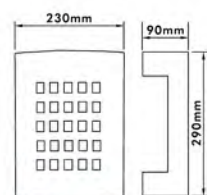

Garden Wall Light

- Material: Stainless Steel
- Bulb Adaptable: E27 60W Max. E27 ESB T3/15W Max. Spiral E27 C Class 42W E27 LED 9W
- 230V/50Hz
- IP44

● EL-778