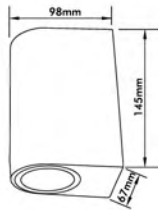

● EL-420W-2

Bulb Adaptable: GU10 2 x 20W MAX.
GU10 C Class 2 x 28W
GU10 LED 2 x 4W