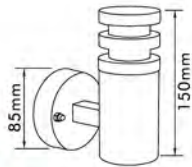

LED Garden Wall Light

- Material: Stainless Steel + Glass
- Lamp: LED Modules (16 LEDs Version)
- Finish: Stainless Steel
- Voltage : 220-240V
- IP44

● ELED-131UP