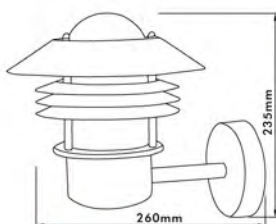

Exterior Lantern-Exito

- Material: Iron + Glass
- Bulb Adaptable: E27 LED 9W
  E27 ESB T3/15W Max. Spiral
  E27 C Class 42W
- Finish: Gavanized Iron/White/ Black
- IP44

● **EL-555UP**