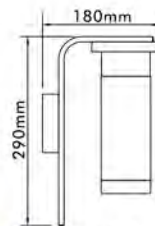

Exterior Lantern

- Material: Iron + PC
- Bulb Adaptable: E27 60W Max. (B Type)
  E27 ESB 11W Spiral
  E27 C Class 42W
  E27 LED 9W
- Finish: Metallic Grey
- IP44

● EL-824DN