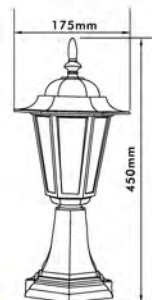

## Exterior Lantern in PC

- Material: PC
- Bulb Adaptable: E27 40W Max.   
E27 ESB T3/11W Max. Spiral   
E27 C Class 28W   
E27 LED 6W 
- Finish: White / Black
- IP44

● EL-P280HF

● EL-P280HFS

● EL-P270HG

● EL-P270UP