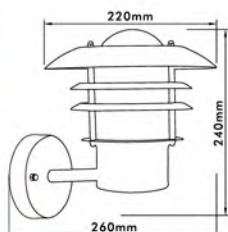

# Exterior Lantern

- Material : Stainless Steel + Glass
- Bulb Adaptable : E27 60W Max.   
E27 ESB T3/15W Max. Spiral   
E27 C Class 42W   
E27 LED 9W 

• IP44

● EL-555UP-SS

● EL-555UPS-SS

Sensor Range: 10M x 110°