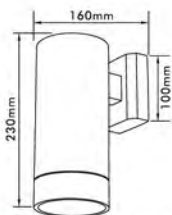

- Material: Stainless Steel
- Bulb Adaptable: E27 ES-2U 11W
- Finish: Stainless Steel
- IP44

● EL-416WA