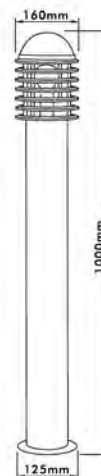

## Garden Path Light

- Material: Stainless Steel + PC
- Bulb Adaptable: E27 PL 11W Max. 
- Finish: Stainless Steel
- IP44

● GPL-045

- Material: Stainless Steel + PC Diffuser
- Bulb Adaptable: E27 60W Max.   
E27 ESB T3/15W Max. Spiral   
E27 C Class 42W   
E27 LED 9W 
- Finish: Stainless Steel
- IP44