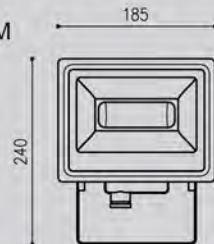

● FLED-L530-20

- Material: Aluminum Body + Tempered Glass
- Lamp: 20W (40 x 0.5W SMD 5730 LED)
- Ra > 80
- Lumen: 1400LM
- Finish: Black
- IP44