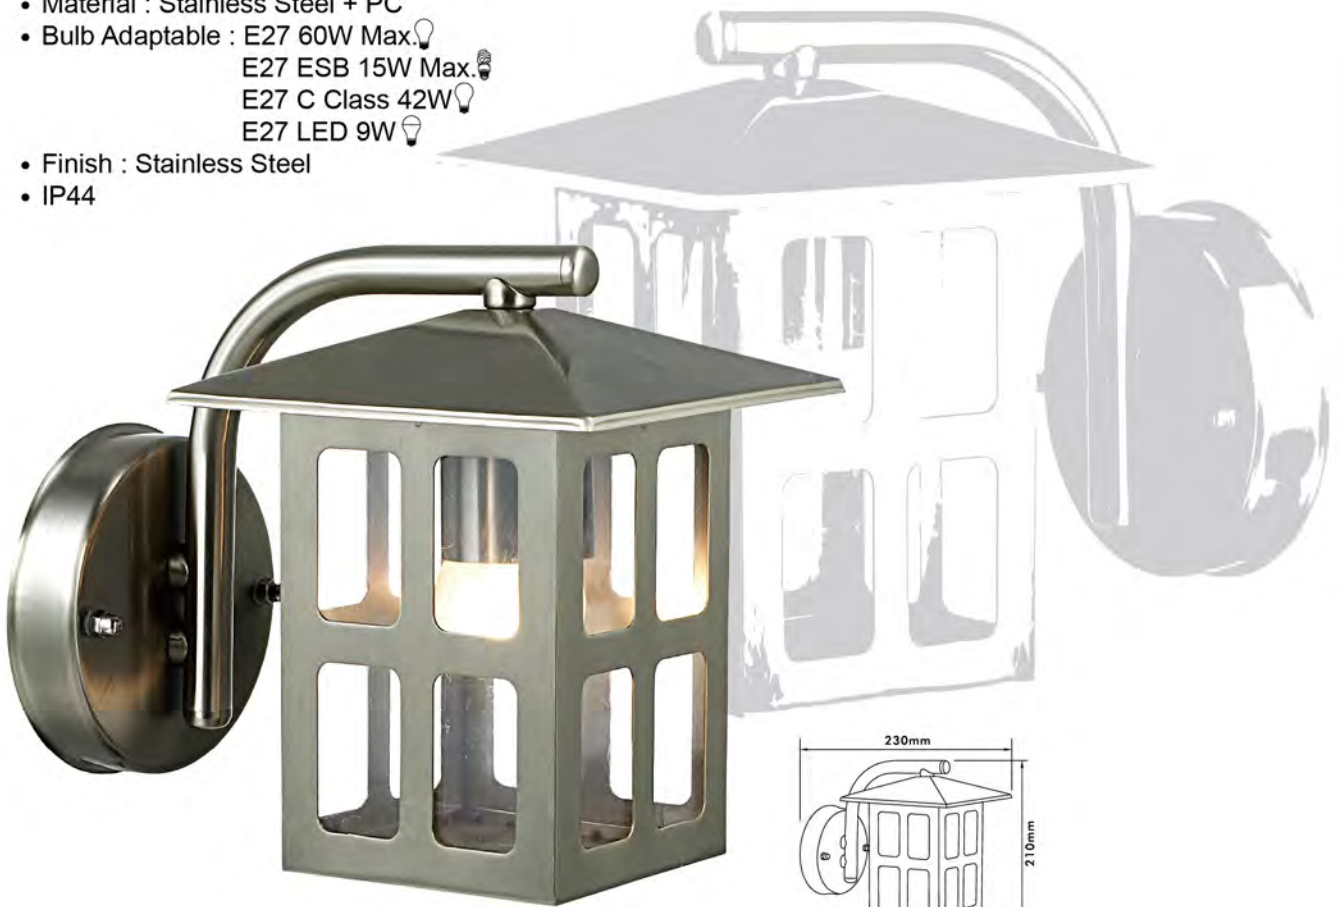

## Garden Wall Light

- Material: Stainless Steel + PC
- Bulb Adaptable: E27 40W Max.💡  
E27 ESB 11W Max.💡  
E27 C Class 28W💡  
E27 LED 6W💡
- Finish: Stainless Steel
- IP44

● EL-722A

● EL-723A

# Exterior Lantern

- Material : Stainless Steel + PC
- Bulb Adaptable : E27 60W Max.💡  
E27 ESB 15W Max.💡  
E27 C Class 42W💡  
E27 LED 9W💡
- Finish : Stainless Steel
- IP44

● EL-932DN-B

● EL-932UP-B

● EL-932DN-A

## Exterior Lantern

- Material: Iron + Clear Glass
- Bulb Adaptable: E27 60W Max.   
E27 ESB T3/15W Max. Spiral   
E27 C Class 42W   
E27 LED 9W 
- Finish: Black/White/Galvanized
- IP44

● EL-991DN