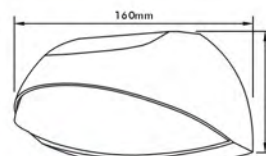

LED Exterior Wall Light

- Material: Aluminum + PC Diffuser
- With 6W LED
- Input Voltage: 220~240V
- Finish: Gray/Dark Gray/Black
- IP54

● ELED-S820