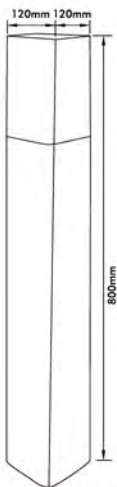

Garden Wall Light

- Material: Aluminum body + PC Diffuser
- Finish: Dark Gray/Black

90 x 0.06W LEDs
2700K 585LM/5400K 675LM
IP54

E27 ESB 23W Max. Spiral
IP44

Garden Path Light

- Material: Aluminum body + PC Diffuser
- Finish: Dark Gray/Black

● **GPL-853**

E27 ESB 23W Max. Spiral
IP44

90 x 0.06W LEDs
2700K 585LM/5400K 675LM
IP54

90 x 0.06W LEDs
2700K 585LM/5400K 675LM
IP54