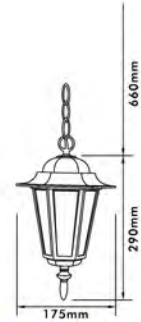

## Exterior Lantern in PC

- Material: PC
- Bulb Adaptable: E27 40W Max.   
E27 ESB T3/11W Max. Spiral   
E27 C Class 28W   
E27 LED 6W 
- Finish: White / Black
- IP44

● EL-P280HF

● EL-P280HFS

● EL-P270HG

● EL-P270UP