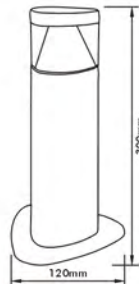

● GPLED-164