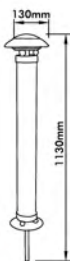

Thermometer with Solar Light

- Material: Stainless Steel + ABS
- LED: 1 x 0.06W Super bright white LED
- Operating Time: 8 Hours fully charged
- Operating Temperature: $-20^{\circ}\text{C} \sim 70^{\circ}\text{C}$
- Mono/poly crystalline solar panels
- Finish: Stainless Steel

● SOL-302