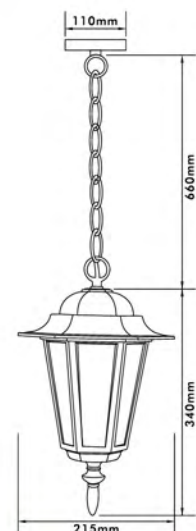

## Exterior Lantern in PC

- Material: PC
- Bulb Adaptable: E27 60W Max.   
E27 ESB T3/15W Max. . Spiral   
E27 C Class 42W   
E27 LED 9W 
- Finish: White / Black
- IP44

● EL-P490DN

● EL-P490UP

● EL-P490P2