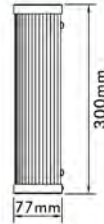

Exterior Lantern

- Material: Iron + PC/Black
- Bulb Adaptable: E27 60W Max.
  E27 ESB 11W Spiral
  E27 C Class 42W
  E27 LED 9W
- Finish: Black
- IP23

● EL-063HF