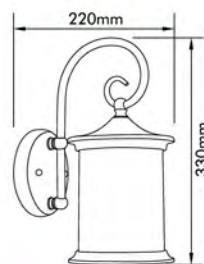

Exterior Lantern

- Material: Iron + Acid Glass
- Bulb Adaptable: E27 60W Max.
  E27 ESB T3/13W Max. Spiral
  E27 C Class 42W
  E27 LED 9W
- Finish: Black/Silver
- IP23

● EL-863DN