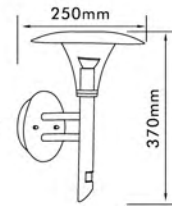

Exterior Lantern

- Material: Stainless Steel + PC Shade
- Bulb Adaptable: GU10 50W Max.
  GU10 C Class 28W
- IP44

• EL-868 UPS

W/PIR Sensor
Detection Range 12m Max. X 120°
Lamp Time on (Adjustable):
5 Seconds-8Minutes

• EL-868 UP