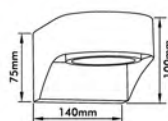

# Garden Wall Light

Finish: Polished Alum  
IP44

● **ELED-242**  
Aluminum Die Cast + PC  
12 x 0.2W LEDs

● **ELED-243**  
Aluminum Die Cast + PC  
12 x 0.2W LEDs

● **EL-119**  
Aluminum Die Cast + Glass  
2 x G9 40W Max. ⚡