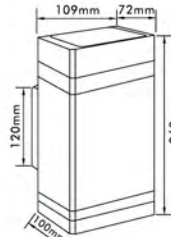

Garden Wall Light

- Material: Die Cast Aluminum + PC + Glass; S. Steel + PC + Glass
- Bulb Adaptable: - Aluminum: GU10 50W Max. ; S. Steel: GU10 35W Max.
  - Aluminum: GU10 C Class 40W ; S. Steel: GU10 C Class 28W
  - GU10 CFL 9W Max.
  - GU10 LED 4W Max.
- Finish: Black/Silver & Stainless Steel
- IP44

● EL-81-2