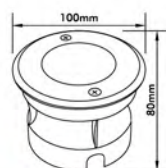

- Material: Stainless Steel Cover + Stainless Steel Body + Glass Diffuser
- Lamp: 3 x 1W LEDs

● **GLED-127**