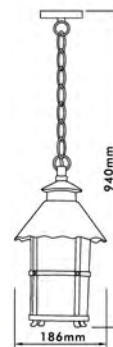

## Exterior Lantern

- Material: Die Cast Aluminium
- Bulb Adaptable: E27 60W Max.   
E27 ESB 23W Max.   
E27 C Class 42W   
E27 LED 9W 
- Finish: Black
- IP44

● EL-273DN1

● EL-273DN2

● EL-273P3

● EL-273HG