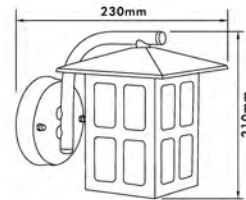

Exterior Lantern

- Material : Stainless Steel + PC
- Bulb Adaptable : E27 60W Max.💡
  E27 ESB 15W Max.💡
  E27 C Class 42W💡
  E27 LED 9W💡
- Finish : Stainless Steel
- IP44

● EL-932DN-B