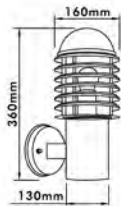

## Garden Wall Light

- Material: Stainless Steel + PC
- Bulb Adaptable: E27 PL 11W Max. 
- Finish: Stainless Steel
- IP44

● EL-045UP

● EL-045W

- Material: Stainless Steel + PC Diffuser
- Bulb Adaptable: E27 60W Max.   
E27 ESB T3/15W Max. Spiral   
E27 C Class 42W   
E27 LED 9W 
- Finish: Stainless Steel
- IP44