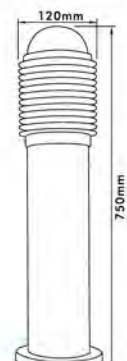

- Material: Iron + Clear PC Shade
- Finish: Matt Black

Garden Wall Light

- Bulb Adaptable: E27 60W Max.
- E27 ESB T3 13W Spiral
- E27 C Class 42W
- E27 LED 9W

- IP44

W/PIR Sensor
Detection Range 12M Max. x 120°
Adjustable Sensor Timing:
from 5 Seconds to 8 Minutes

- Material: Brushed Stainless Steel + Clear PC Shade
- Finish: Stainless Steel

Garden Path Light

- Bulb Adaptable: E27 60W Max.
- E27 ESB T3 13W Spiral
- E27 C Class 42W
- E27 LED 9W

- IP44

(Available in 1M & 0.5M)

Aluminum Garden Path Light

- Material: Die Cast Aluminum + PC
- Bulb Adaptable: E27 60W Max.
- E27 ESB T3/15W Max. Spiral
- E27 C Class 42W
- E27 LED 9W

- Finish: Black
- IP44

• GPL-01