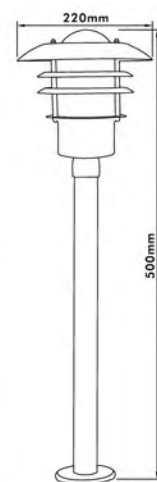

● EL-555PE2-SS