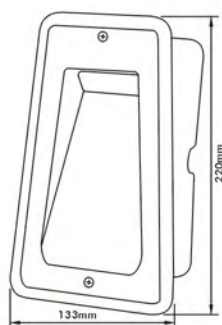

LED Exterior Brick Light & Step Light

● RLED-49