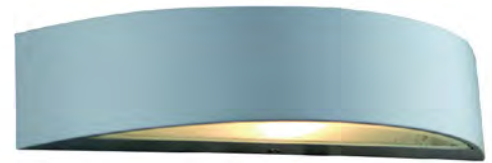

# Garden Wall Light

Finish: Polished Alum  
IP44

● **ELED-242**  
Aluminum Die Cast + PC  
12 x 0.2W LEDs

● **ELED-243**  
Aluminum Die Cast + PC  
12 x 0.2W LEDs

● **EL-119**  
Aluminum Die Cast + Glass  
2 x G9 40W Max. ⚡