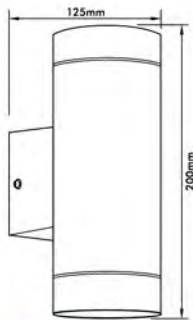

- Bulb Adaptable: GU10 2 x 35W Max.
  GU10 C Class 2 x 28W
  GU10 LED 2 x 4W

● EL-413-2