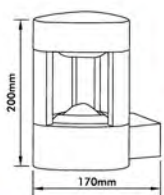

## LED Garden Path Light

- Material: Aluminum body + PC Diffuser
- Lamp: 90 x 0.06W LEDs
- Luminous Flux: 2700K 585LM/5400K 675LM
- Finish: Dark Gray/Black
- IP54

● GPLED-156

● GPLED-162

● ELED-156