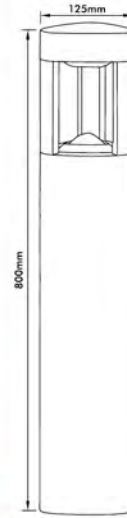

LED Garden Path Light

- Material: Aluminum body + PC Diffuser
- Lamp: 90 x 0.06W LEDs
- Luminous Flux: 2700K 585LM/5400K 675LM
- Finish: Dark Gray/Black
- IP54

● GPLED-156