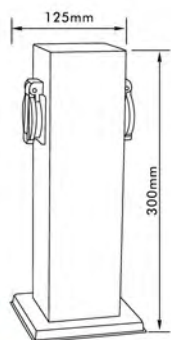

Garden Path Light-Bollard & Garden Socket

- Material: Stainless Steel
- Bulb Adaptable: E27 60W Max. A Type
  E27 ESB T3/15W Spiral
  E27 C Class 42W
  E27 LED 9W
- Finish: Stainless Steel
- VDE Socket
- IP44

● GPL-58YG