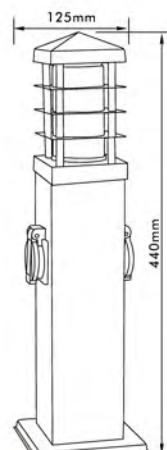

● GPL-58YG-A