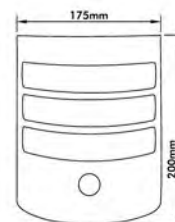

Garden Wall Light

- Material: Stainless Steel
- Bulb Adaptable: E27 ESB 11W Max. Spiral
- Detection Range 8M Max. x 120°
- Finish: Stainless Steel
- IP44

● EL-769S