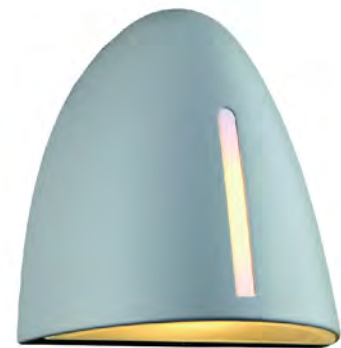

● **EL-241**
Aluminum Die Cast + Glass
Bulb Adaptable: E27 ESB 7W Spiral ⚡