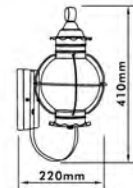

● EL-798P2

● EL-798UP