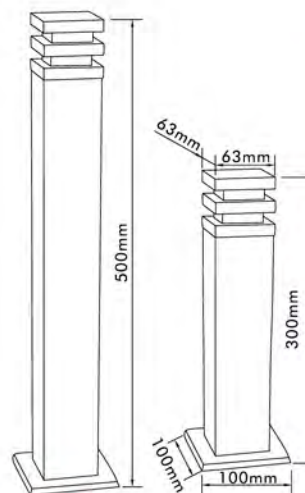

LED Garden Wall Light

- Material: Stainless Steel + Glass
- Lamp: LED Modules (16 LEDs Version)
- Finish: Stainless Steel
- Voltage : 220-240V
- IP44

LED Garden Path Light

- Material: Stainless Steel + Glass
- Lamp: LED Modules (16 LEDs Version)
- Finish: Stainless Steel
- Voltage : 220-240V
- IP44

● GPLD-130