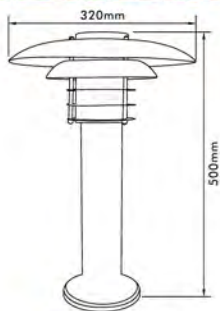

## Garden Path Light

- Material: Iron + Glossy Opal PC Shade
- Bulb Adaptable: E27 60W Max.   
E27 ESB T3/13W Max. Spiral   
E27 C Class 42W   
E27 LED 9W 
- Finish: Metallic Dark Copper
- IP44

● EL-946PE2