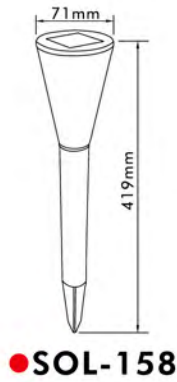

Solar Light

- Material: Stainless Steel + Plastic
- Finish: Stainless Steel
- Operating Time: 8 Hours fully charged
- Operating Temperature: -20°C~70°C
- Mono/poly crystalline solar panels
- 1 x 1.2V/AA 200mah Ni-MH battery
- LED: 1 x 0.06W Super bright