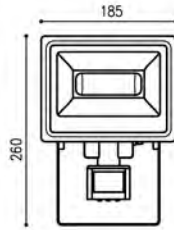

LED Flood Light

● FLED-L530S-20

- Material: Aluminum Body + Tempered Glass
- Lamp: 20W (40 x 0.5W SMD 5730 LED)
- Ra > 80
- Lumen: 1400LM
- Sensor Range: 180° ; 12M Max.
- Finish: Black
- IP44