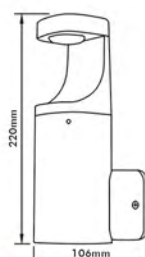

LED Garden Wall Light/Path Light

- Material: Aluminum + PC Diffuser
- With 6W LED
- Input Voltage: 220~240V
- Finish: Gray/Dark Gray/Black
- IP54

● **ELED-859**