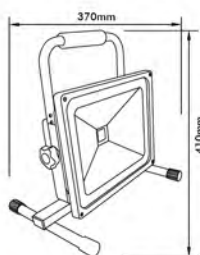

Rechargeable Flood Light

- Material: Die-casting Aluminium
- Use Epistar LED
- Beam angle: 120°
- With Adaptor and Car Plug
- Charging time: 4hours
- Working time: 3hours
- Finish: Yellow
- IP65

● FLED-757P1-10

1 x 10W 7.4V 3600MAH
650-750lm

● FLED-757P1-20

1 x 20W 11.2V 3600MAH
1300-1500lm

● FLED-757P1-30

1 x 30W 14.8V 4000MAH
1950-2250lm

● FLED-757P1-50

1 x 50W 22.2V 4400MAH
3250-3750lm

Accessories :

1) 12V DC Vehicle Charging

2) Pung-in Adaptor