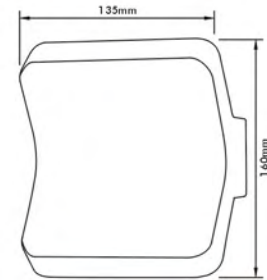

● ELED-171

Lamp: 6W (30 x 0.2W LED)