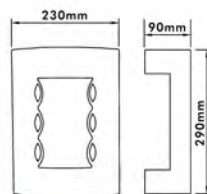

## Garden Wall Light

- Material: Stainless Steel+ Glass
- Bulb Adaptable: E27 60W Max. E27 ESB 15W Max. Spiral E27 C Class 42W E27 LED 9W
- Finish: Stainless Steel
- 230V/50Hz
- IP44

● EL-777