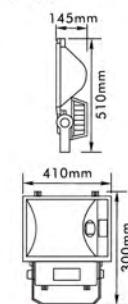

- Material: Die Cast Aluminum
- Control Gear Not Incl.
- IP65

● **HQI-400**