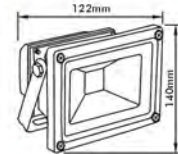

Power: COB 20W

● **FLED-M75-20**