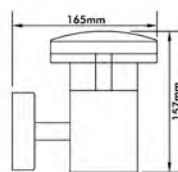

LED Garden Wall Light

- Material: Stainless Steel + Clear PC
- Color: Stainless Steel
- 30pcs x 0.2W LEDs(6000K)
- Input Voltage: 100-240V
- IP44

● ELED-757A