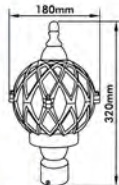

Exterior Lantern

- Material: Aluminum + Glass
- Bulb Adaptable: E27 40W Max.
  E27 ESB T3/13W Max. Spiral
  E27 LED 6W
- Finish: Granulated Black Brushed Red/
  Granulated Black/Black Gold/Matt Rust

● EL-733P1

● EL-733PE3-3