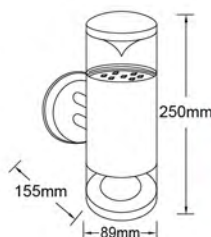

# Garden Wall Light

- Material: Stainless Steel + PC
- Color: Stainless Steel
- Input Voltage: 220~240V
- IP44
- Ra $\geq$ 75

● **ELED-288-2**  
Lamp: 4W (20ps x 0.2W SMD 5050 LED)

● **ELED-288**  
Lamp: 2W (10ps x 0.2W SMD 5050 LED)