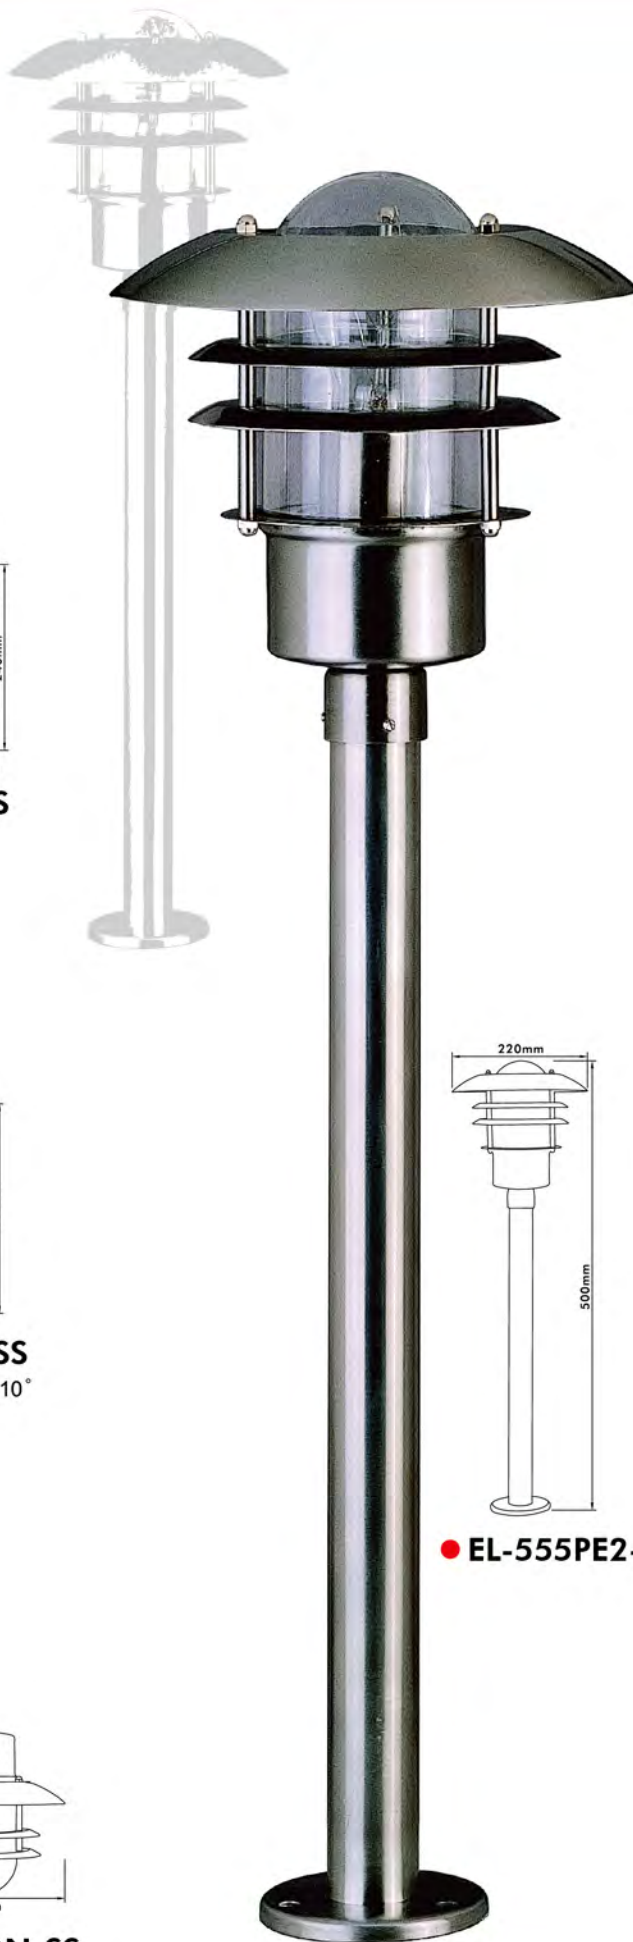

● EL-555DN-SS