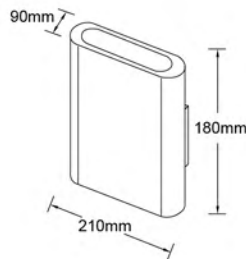

# Garden Wall Light

- Material: Aluminum + Glass
- Color: Black / Grey
- Input Voltage: 220~240V
- IP44
- Ra $\geq$ 75

● **EL-233-2**

Lamp: 2 x G9 / 28W

● **ELED-233-2**

Lamp: 5.6W (28ps x0.2W SMD 5050 LED)