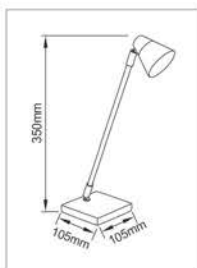

## ● TLED-12TLP

Material: ABS Head & Base + Iron tube  
Lamp: 3W (6 x 0.5W SMD 5630 LED)  
Power consumption: 4.5W  
Luminous flux: 210LM (4000K)  
Super Bright 980Lux (30cm)  
With Touch On/Off Switch on Base  
With Blue LED indicator surrounded the switch  
With Driver and 1.5m Cable  
Finish: Injection Black / Injection White