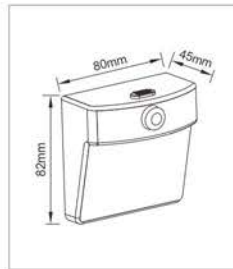

Multi-Function Battery Operated LED Sensor Wall Light

-For Porch, Wall, wardrobe ... use

Patented

BO-LED99

Material: ABS
Dry cell battery 3 x AAA 1.5V (EXCL.)
Lamp: 6 x 0.06W LED
Lumen: 36LM(4000K)
Battery Working Time at "ON" mode: 12H
With 3-Section Slide Switch: Motion Sensor-OFF-ON
Motion Sensor: 2M, 120° Time Delay (18 Sec +/-5 Sec.)
Finish: Injected White

BO-LED012

Material: PMMA + PC
Dry cell battery 3 x AAA 1.5V (EXCL.)
Lamp: 10 x 0.06W LED
Lumen: 40LM(4000K)
Battery Working Time at "ON" mode: 8H
With 3-Section Slide Switch: Motion Sensor-OFF-ON
Motion Sensor: 2M, 120° Time Delay (18 Sec +/-5 Sec.)
Finish: Injected White

BO-LED013

Material: ABS + PMMA
Dry cell battery 3 x AAA 1.5V (EXCL.)
With 12 x 0.06W white LEDs
Lumen: 22LM(4000K)
Battery Working Time at "ON" mode: 8H
With 3-Section Slide Switch: Motion Sensor-OFF-ON
Motion Sensor: 2M, 120° Time Delay (18 Sec +/-5 Sec.)
Finish: Injected White