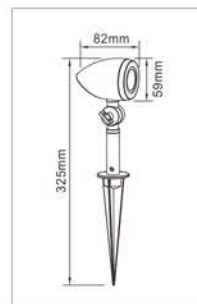

● GLED-862SP-S3