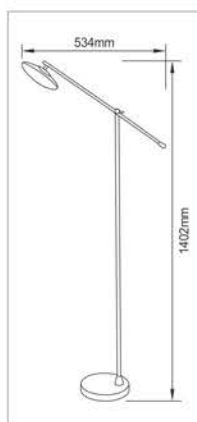

● FLED-171

With 5W (28pcs x 0.18W SMD2835 LED)
With Driver and 1.8M Cable + Foot On/Off Switch
Lumen: 260LM (4000K)
Lampshade: 1 x Dia.160mm