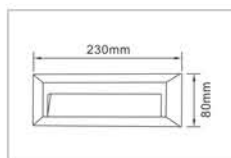

● SMLED-581

2.1W (35pcs x 0.06W SMD3014 LED)
90LM (4000K)