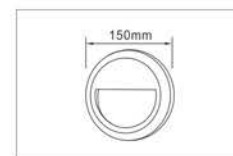

● SMLED-585

1.2W (20pcs x 0.06W SMD3014 LED)
60LM (4000K)