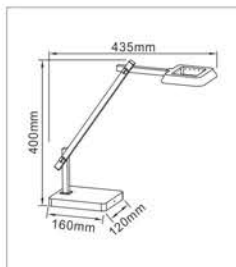

● TLED-388

With 5.4W (27pcs x 0.2W SMD2835 LED)
Lumen: 320LM (4000K)
Lux: 1600Lux (H. 30cm)
Power Consumption: 18W (Including Wireless Charging Modules)