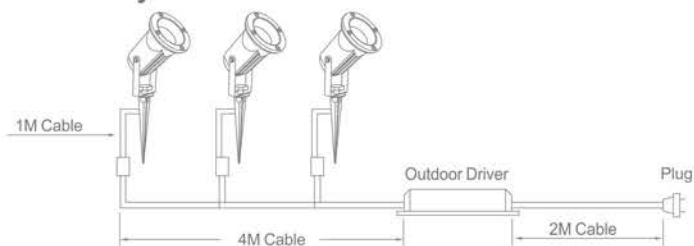

LED Garden Light

SINCE 1988
27th
ANNIVERSARY

Patented

● GLED-850SP-S3

Set of 3

Material: Aluminum Die-Cast + Glass

Lamp: Per Head with 1x3W COB LED

Color Temperature: 2700~6500K

Lumen: 3 x 100LM(4000K)

Each Fitting with 1M SPT-2W (18awg) / 1M H05RN-F 2x0.75mm² cable + DC plug

Each set with 4M SPT-2W (18awg) / 4M H05RN-F 2x0.75mm² extension cable + waterproof female plug + DC plug

With Outdoor Driver

Finish: Black

IP44

● Assembly