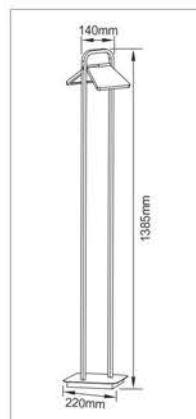

●FLED-326-2

With 2 Lights x 4.8W (24pcs x 0.2W SMD2835 LED per Light)
With Driver and 1.8m Cable + Foot Switch
Lumen: 388LM (4000K)