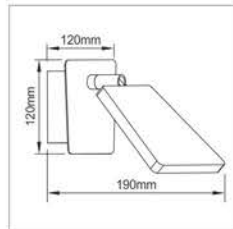

●WLED-326

With 4.8W (24pcs x 0.2W SMD2835 LED)
With Built-in Driver
Lumen: 268LM (4000K)
Stainless Steel Mounting Plate