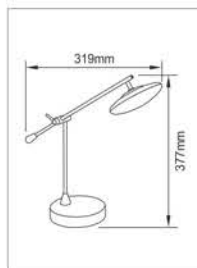

● TLED-171

With 5W (28pcs x 0.18W SMD2835 LED)
With Driver and 1.5M Cable + Line On/Off Switch
Lumen: 260LM (4000K)
Lux: 1000Lux (H.30cm)
Lampshade: 1 x Dia.120mm