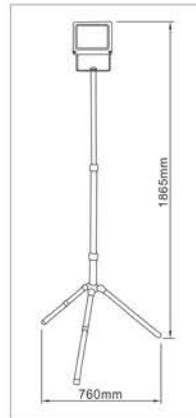

Driver Built-In Super Slim LED Flood Light

SINCE 1989
27th
ANNIVERSARY

-Glare Free

- •Material: ABS Frame + PC Diffuser + Aluminum Housing & Stand
- •Voltage: AC 180V ~ 265V
- •Color Temperature: 4000K ~ 6500K
- •CRI: Ra>70
- •Finish: White Frame + Yellow Stand
- •IP65

● FLED-592ST1-30

Lamp: 30W (30pcs x 1W SMD2835 LED)
Lumen: 2100LM(4000K)