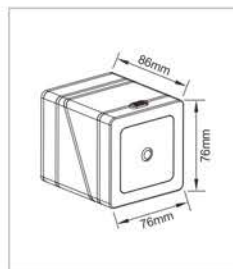

BO-LED99

Material: ABS
Dry cell battery 3 x AAA 1.5V (EXCL.)
Lamp: 6 x 0.06W LED
Lumen: 36LM(4000K)
Battery Working Time at "ON" mode: 12H
With 3-Section Slide Switch: Motion Sensor-OFF-ON
Motion Sensor: 2M, 120° Time Delay (18 Sec +/-5 Sec.)
Finish: Injected White