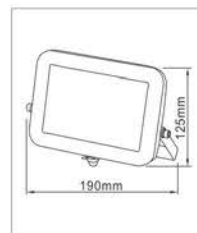

● FLED-592-20

Lamp: 20W (20pcs x 1W SMD2835 LED)
Lumen: 1400LM(4000K)