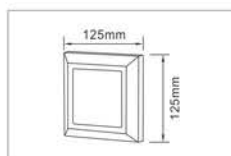

● SMLED-582

2.7W (45pcs x 0.06W SMD3014 LED)
250LM (4000K)