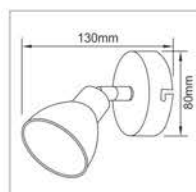

# AC type Built-in LED Spot / Wall / Ceiling Light

- Material: Iron Base + Plastic Shade
- AC type Built-in 4W (26pcs x 0.16W SMD2835) LED for each head
- Voltage: 230V
- Lumen: 400LM per Head (4000K)
- Finish: Black / White / Silver Painting or Chrome Plated