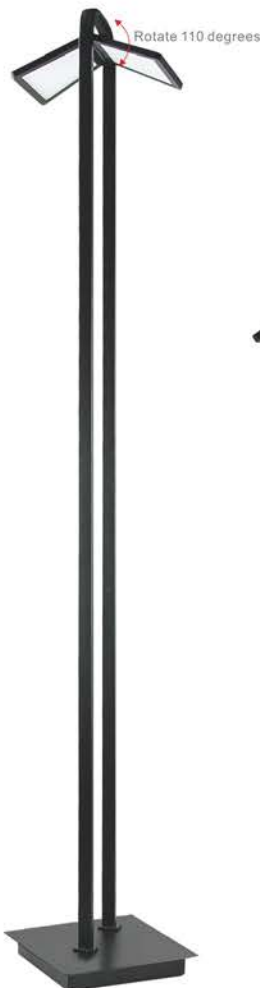

●TLED-326-2

With 2 Lights x 4.8W (24pcs x 0.2W SMD2835 LED per Light)
With Driver and 1.5m Cable + Line Switch
Lumen: 388LM (4000K)
Lux: 1100Lux (H. 30cm)