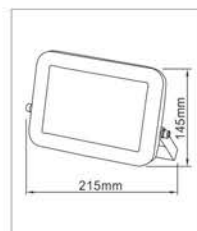

● FLED-592-30

Lamp: 30W(30pcs x 1W SMD2835 LED)
Lumen: 2100LM(4000K)