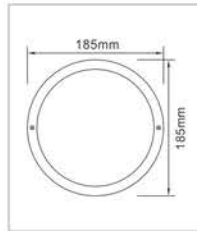

● **ALED-586A**

Luminous Flux: 565LM (4000K)