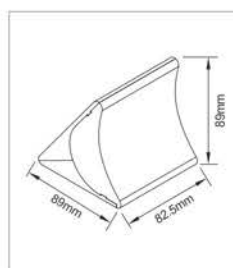

BO-LED012

Material: PMMA + PC
Dry cell battery 3 x AAA 1.5V (EXCL.)
Lamp: 10 x 0.06W LED
Lumen: 40LM(4000K)
Battery Working Time at "ON" mode: 8H
With 3-Section Slide Switch: Motion Sensor-OFF-ON
Motion Sensor: 2M, 120° Time Delay (18 Sec +/-5 Sec.)
Finish: Injected White