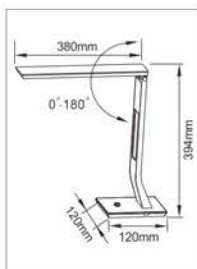

● TLED-21AU

Material: ABS Body
Lamp: 6W (12 x 0.5W SMD5630 LED Modules)
Luminance: > 1200 Lux (40cm) / Luminous flux: 440LM (4000K)
Power consumption: 9W
With 4 Section Touch Switch on Base: White-Blue-White+Blue-Off
White (Main light) ; Blue (Night Light)
With Night Light: 6 x 0.06W ϕ 5 Blue LEDs
With USB Slot (Output: 5V 1A)
With Driver and 1.5m Cable
Finish: Painting White / Painting Black / Rubber White / Rubber Black