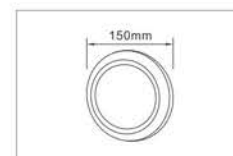

● SMLED-584

2.4W (40pcs x 0.06W SMD3014 LED)
220LM (4000K)