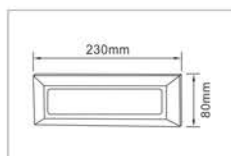

● SMLED-580

1.8W (30pcs x 0.06W SMD3014 LED)
190LM (4000K)