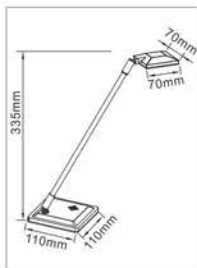

LED Table Lamp

SINCE 1988
27th
ANNIVERSARY

Patented

● TLED-12TLP

Material: ABS Head & Base + Iron tube
Lamp: 3W (6 x 0.5W SMD 5630 LED)
Power consumption: 4.5W
Luminous flux: 210LM (4000K)
Super Bright 980Lux (30cm)
With Touch On/Off Switch on Base
With Blue LED indicator surrounded the switch
With Driver and 1.5m Cable
Finish: Injection Black / Injection White