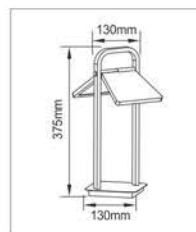

●TLED-326-2

With 2 Lights x 4.8W (24pcs x 0.2W SMD2835 LED per Light)
With Driver and 1.5m Cable + Line Switch
Lumen: 388LM (4000K)
Lux: 1100Lux (H. 30cm)