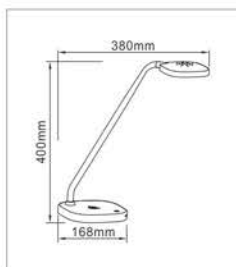

Qi Wireless Charging LED Table Lamp

-For iPhone 5 / 6 series

Patented

- •Material: ABS + Iron
- •With Stepless Dimming Switch on Base
- •With Driver and 1.5m Cable
- •With USB Slot(Output: 5V 1A)
- •Finish: White/Black

● TLED-386

With 5W (30pcs x 0.16W SMD2835 LED)
Lumen: 390LM (4000K)
Lux: 1500Lux (H. 30cm)
Power Consumption: 18W (Including Wireless Charging Modules)