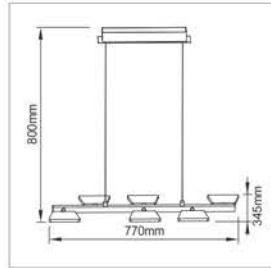

LED Dining/Wall/Table/Floor Lamp

-Flyer

- •Material: Zinc Alloy + Iron + PMMA (+ Stainless Steel)
- •Finish: Matt Black

Patented

●HGLED-326-6

With 6 Lights x 4.8W (24pcs x 0.2W SMD2835 LED per Light)
With Built-in Driver
Lumen: 1100LM (4000K)
Cable length is adjustable, Max. up to 800mm