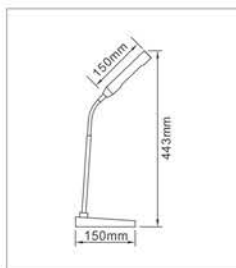

### ● TLED-386

With 5W (30pcs x 0.16W SMD2835 LED)  
 Lumen: 390LM (4000K)  
 Lux: 1500Lux (H. 30cm)  
 Power Consumption: 18W (Including Wireless Charging Modules)