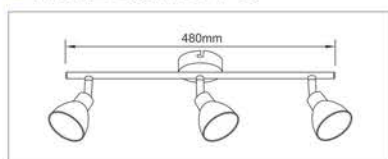

● **TKLED327A-3**