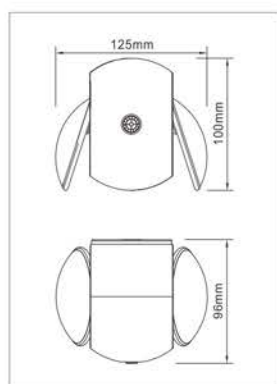

## -Robot

Patented

Motion sensor-Off-On

Battery cover