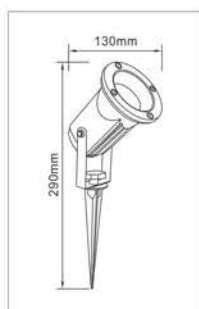

LED Garden Light

SINCE 1988
27th
ANNIVERSARY

Patented