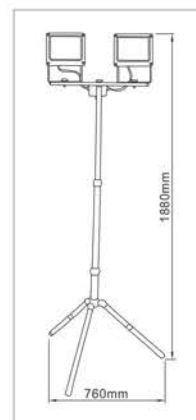

● FLED-592ST2-30

Lamp: 60W (2 x 30pcs x 1W SMD2835 LED)
Lumen: 2 x 2100LM (4000K)