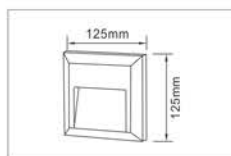

● SMLED-583

1W (16pcs x 0.06W SMD3014 LED)
50LM (4000K)