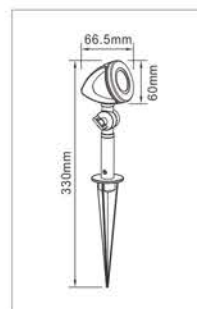

# LED Garden Light

SINCE 1988  
27<sup>th</sup>  
ANNIVERSARY

Patented

- Set of 3
- Material: Zinc Alloy + Aluminum + Glass
- Per head with 1 x 3W high power LED
- Lumen: 3 x 180LM (4000K)
- Each fitting with 1M SPT-2W (18awg) / H05RN-F 2 x 0.75mm<sup>2</sup> cable + DC plug
- Each set with 4M SPT-2W (18awg) / H05RN-F 2 x 0.75mm<sup>2</sup> extension cable + water-proof Female Plug + DC Plug
- With Outdoor Driver
- Finish: Black
- IP44