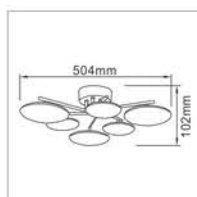

### ● CMLED-171-4

With 4 Lights x 5W (28pcs x 0.18W SMD2835 LED per Light)  
With Built-in Driver  
Lumen: 1040LM (4000K)  
Lampshade: 2 x Dia.160mm + 2 x Dia.120mm