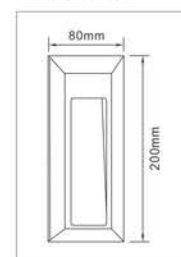

● SMLED-588

0.5W (9pcs x 0.06W SMD3014 LED)
25LM (4000K)