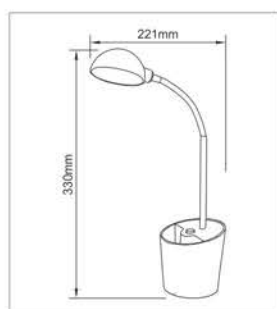

LED Table Lamp

SINCE 1988
27th
ANNIVERSARY

Patented

● TLED-111

Material: ABS + Iron
Lamp: 3W (6 x 0.5W SMD5630 LED)
Ra>80
Finish: White/Black/Yellow/Green/Blue/Pink
Lumen: 210LM (4000K)
Super Bright 880 Lux (H.30cm)
Built-in LED Driver
1.8M Cable + Plug
On/Off Switch on base