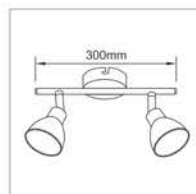

● **TKLED327A-2**