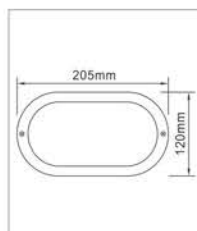

● **ALED-587A**

Luminous Flux: 615LM (4000K)