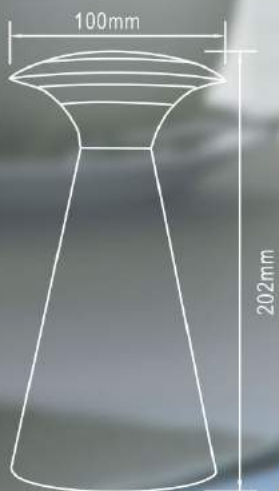

reddot design award
winner 2008

LED MUSHROOM Lamp

Material: ABS Top & Body + PS Diffuser
Color: Injected Black / White / Blue / Green / Orange / Pink
Lamp: 0.72W (12 × 0.06W F5 LED)
Battery: 3×AA Battery(Excl.)
Lumen: 60LM (6000K)

材质: ABS + PS
颜色: 射出黑 / 白 / 蓝 / 绿 / 橘 / 粉红
光源: 0.72W (12pcs × 0.06W F5 LED)
电池: 3 × AA 干电池(不含)
流明值: 60流明 (6000K)

● ETLED-18BPT