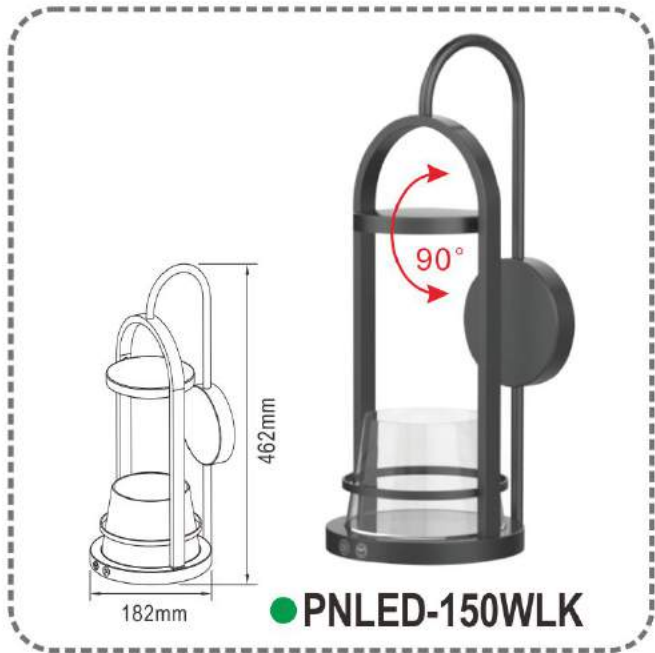

Tall:

With the essential Red+Blue spectrums, stems will grow taller, and leaves will grow stronger by using it 8 hours a day.

Healthy:

Whatever the weather, plants always receive the lights consistently which makes them grow healthier.

Beautiful:

Switching to general lighting mode, it makes plants prettier and makes surrounding more harmonious.

植物生长灯3大功能

长高: 按使用说明持续进行照射、细小植物将逐渐茁壮。

健康: 不分春夏秋冬, 每天可以得到相同大小及强度的光线, 使植物更健康。

美化: 可以选择暖白光来美化植物。

With Built-in Driver
(含内置驱动)