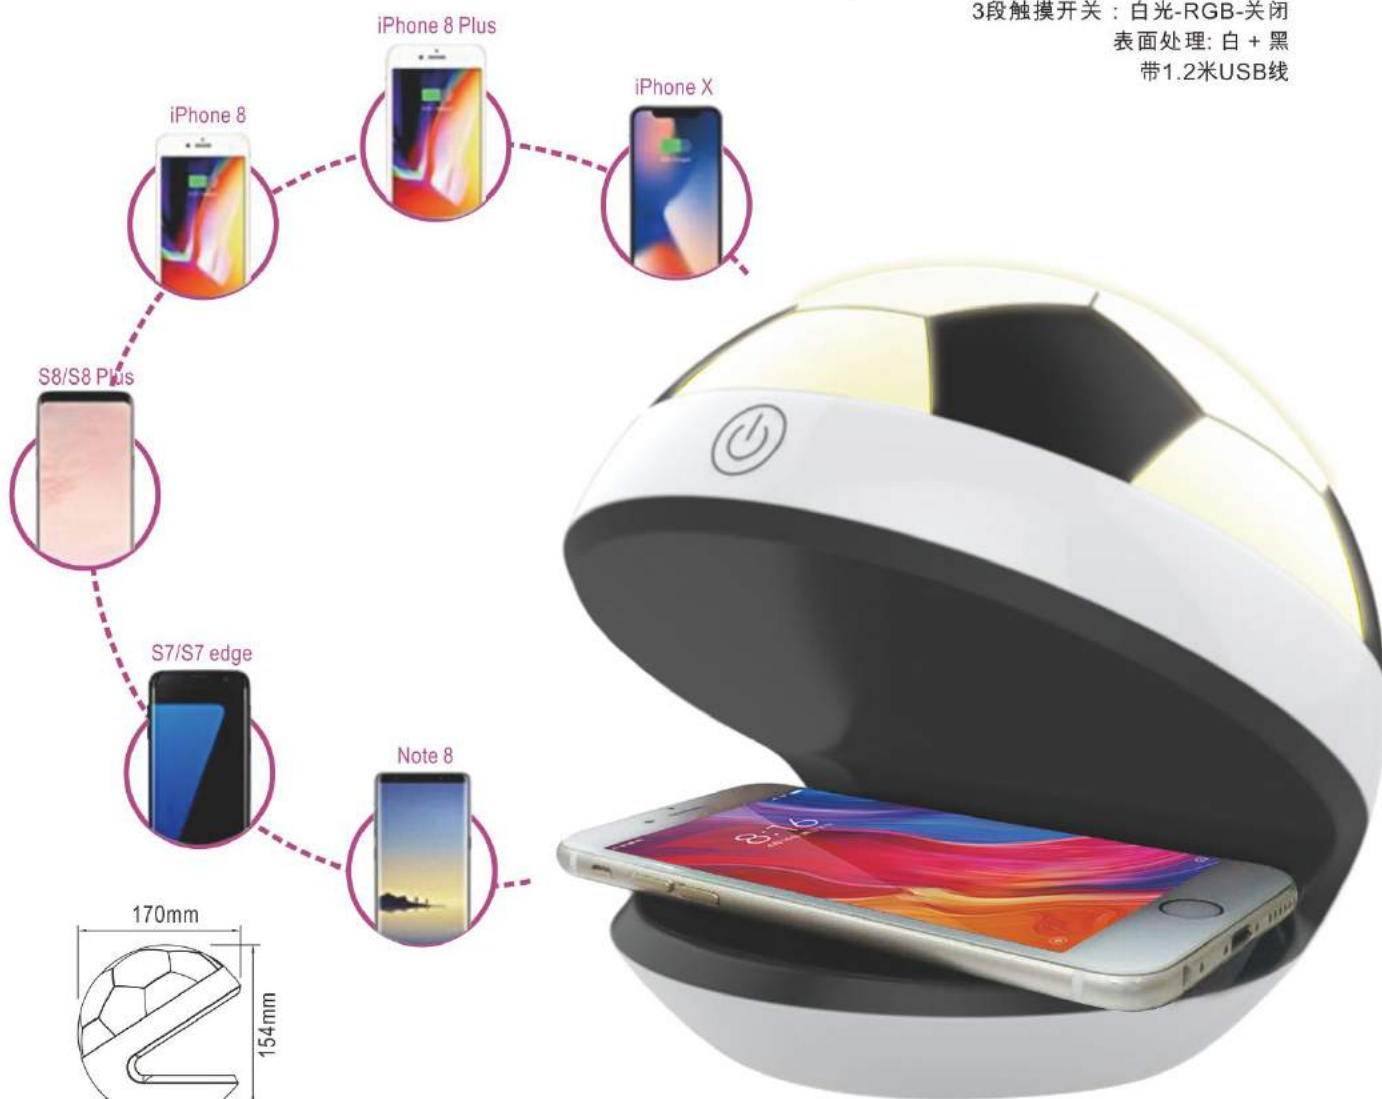

LED Mood Light-LAUGHTER

with Wireless Charging

Material: ABS Body + PC Diffuser

Lamp: 2.5W (12pcs × 0.2W SMD5050 RGB LED
+ 12pcs × 0.2W SMD2835 White 3000K LED)

3-Way Touch Switch: White Light - RGB Circle - Off
Color: White + Black

With 1.2m Mirco USB Cable

无线充电情景灯

材质: ABS壳体 + PC灯罩

光源: 2.5W (12pcs × 0.2W SMD5050 RGB LED
+ 12pcs × 0.2W SMD2835 White 3000K LED)

3段触摸开关: 白光-RGB-关闭

表面处理: 白 + 黑
带1.2米USB线

● SPK-B016U

Supply Partner: