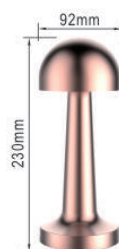

NEW

LED MOOD LIGHT Armin

● ETLED-53A/B

Material: PS+PP+Iron
Lamp: 0.48W(0.06 × 8pcs SMD2835 4000K LED)
Battery: 1pc × 3.7V 800mAH 18650 Li Battery
3-way Touch On/Off Switch: 50%-100%-Off

材质: PS + PP + 铁
光源: 0.48W(0.06×8pcs SMD2835 4000K LED)
电池: 1pcs × 3.7V 800mAH 18650锂电池
3段触摸开关: 50%-100%-关闭

● ETLED-53A