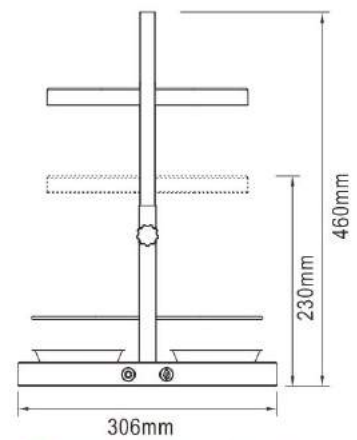

NEW

Adjustable from 230mm to 490mm
Without Plastic Pot

● PNLED-142-2

Adjustable from 230mm to 460mm
Without Plastic Pot

● PNLED-150-2

NEW

Multi-pot LED

● PNLED-148