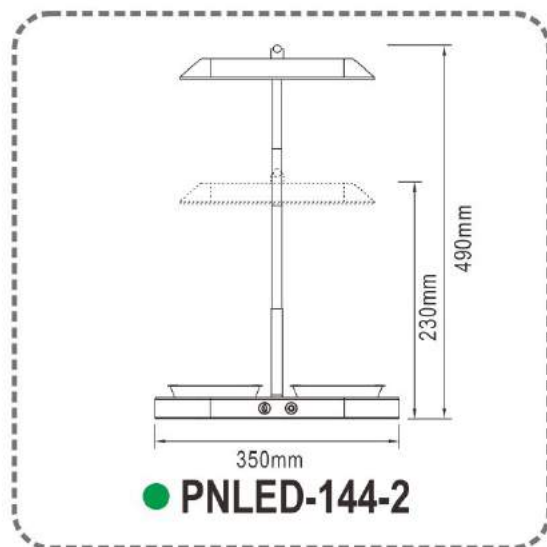

光源: 10W(红光LED + 蓝光LED + 4000K LED)

表面处理: 木色+白色

底座2个触摸开关

-植物生长灯开关: 红光及蓝光(若未关, 12小时后自动关闭)

-主灯开关: 白光

高度可调节

含1.2米USB线

Adjustable from 230mm to 490mm
Without Plastic Pot

NEW

Adjustable from 230mm to 490mm
Without Plastic Pot

● PNLED-142-2

Adjustable from 230mm to 460mm
Without Plastic Pot

● PNLED-150-2

NEW

Multi-pot LED

● PNLED-148