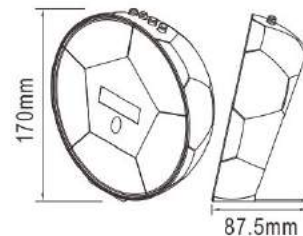

Wake Up Light-DAWN

Sunrise Simulation

Material: ABS Body + PC Diffuser + Silicone Button

Lamp: 1.2W(8pcs×0.2W SMD5050 RGB LED
+ 8pcs×0.2W SMD2835 White 3000K LED)

Power: DC 5V, 500mA

Battery: 3 × AAA (Excl.) for Time/Alarm

Battery Working Time: About 3 Months (Standby Mode)

Color: White + Black

Gradually Brightens over 30mins

With 1.2m USB Cable for Light

唤醒灯

材质: 塑料

光源: 1.2W(8pcs × 0.2W SMD5050 RGB LED
+ 8pcs × 0.2W SMD2835 3000K LED)

输入电压: DC 5V, 500mA

流明值: 60LM(6000K)

供电方式: 3 × AAA干电池(不含)

电池供电时间: 待机模式大约3个月

表面处理: 白 + 黑

闹铃响前30分钟开始面板逐渐变亮
带1.2米USB线

● BO-LED121

Functions 功能

- ① MENU 菜单
  - Set Time 设置时间
  - Set Alarm Sound 设置闹钟铃声
  - Set Alarm Time 设置闹钟时间
  - Set Alarm Volume (15 Levels) 设置闹钟音量-15段
  - Set Alarm On/Off 设置闹钟打开/关闭
- ② UP 上一个/音量增加
- ③ DOWN 下一个/音量减低
- ④ SELECT 选择
  - Fix Time 调整时间
  - Fix Alarm Sound 调整闹钟铃声
  - Fix Alarm Time 调整闹钟时间
  - Fix Alarm Volume 调整闹钟音量
  - Alarm On/Off 闹钟打开/关闭
- ⑤ Touch On/Off for Time Display (15 Seconds Time Delay)
  打开/关闭触摸显示时间(15秒延时)