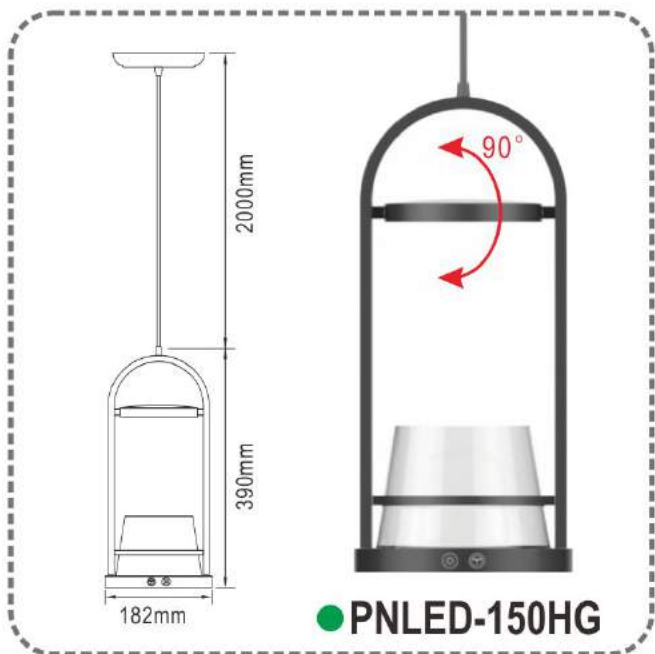

Beautiful:

Switching to general lighting mode, it makes plants prettier and makes surrounding more harmonious.

植物生长灯3大功能

长高: 按使用说明持续进行照射、细小植物将逐渐茁壮。

健康: 不分春夏秋冬, 每天可以得到相同大小及强度的光线, 使植物更健康。

美化: 可以选择暖白光来美化植物。

With Built-in Driver
(含内置驱动)

With 2.6m USB Cable
(含2.6米USB线)

With 2m Cable and Built-in Driver
(含2米线 and 内置驱动)

NEW

LED PLANT GROW Light

Material: Iron + ABS + Steel + Plastic Plate
Lamp: 10W (Red LED + Blue LED + White 4000K LED)

Color: Light Wood + White