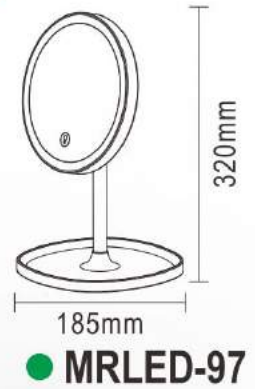

NEW

Mirror Light

VENUS

Material: ABS + Iron + Glass
Lamp: 1.8W (29pcs × 0.06W SMD2835 6000K LED)
Battery: 1pc Built-in 1200mAh 18650 Battery
Battery Charging Time: 4-6H
Battery Working Time: 2-12H
Stepless Dimming
Color: Light Pink / White
With 1.2M USB Cable

化妆镜灯

材质: ABS + 铁 + 玻璃
光源: 1.8W (29pcs × 0.06W SMD2835 6000K LED)
电池: 1pc 1200mAh 18650
电池充电时间: 4-6小时
电池供电时间: 2-12小时
无极调光
表面处理: 粉色 / 白色
带1.2米USB线