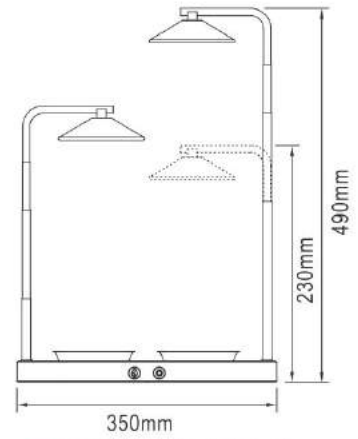

光源: 10W(红光LED + 蓝光LED + 4000K LED)

表面处理: 木色+白色

底座2个触摸开关

-植物生长灯开关: 红光及蓝光(若未关, 12小时后自动关闭)

-主灯开关: 白光

高度可调节

含1.2米USB线

Adjustable from 230mm to 490mm
Without Plastic Pot

NEW

Adjustable from 230mm to 490mm
Without Plastic Pot

● PNLED-142-2

Adjustable from 230mm to 460mm
Without Plastic Pot

● PNLED-150-2

NEW

Multi-pot LED

● PNLED-148