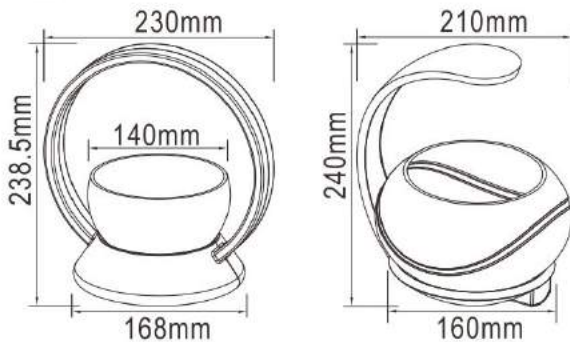

LED PLANT GROW Light

Material: ABS Body + Plastic Plate
Lamp: 2.5W(Red LED + Blue LED + SMD2835 White 4000K LED)
2 Switches on Base
Switch for PLANT: Red Light and Blue Light
(If the light is not turned off, it will automatically shut down after 12H)
Switch for LAMP: White Light
With 1.2m USB Cable
Color: White / Black
Glass Bucket / Tripod are Optional
IP20

LED植物生长灯

材质: ABS壳体+塑料盘
光源: 2.5W(Red LED + Blue LED + SMD2835 White 4000K LED)
底座2个触摸开关
-植物生长灯开关: 红光及蓝光(若未关, 12小时后自动关闭)
-主灯开关: 白光
含1.2米 USB线
表面处理: 白色/黑色
玻璃缸 / 角架可选配
IP20

● PNLED-140 (Halo)