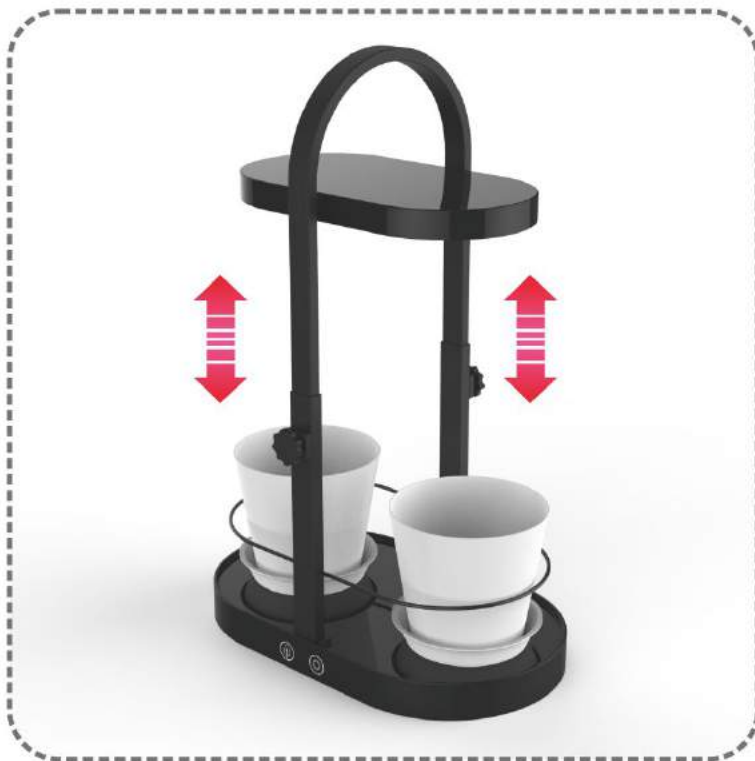

With 2 Touch Switches on Base

-Switch for PLANT: Red Light + Blue Light
(automatically shut down after 12 hours)

-Switch for Lamp: White Light

With Height-adjustable Tube

With 1.2m USB Cable

LED植物生长灯

材质: 钢制壳体 + ABS底座 + 塑料盘

光源: 10W(红光LED + 蓝光LED + 4000K LED)

表面处理: 木色+白色

底座2个触摸开关

-植物生长灯开关: 红光及蓝光(若未关, 12小时后自动关闭)

-主灯开关: 白光

高度可调节

含1.2米USB线

Adjustable from 230mm to 490mm
Without Plastic Pot

NEW

Adjustable from 230mm to 490mm
Without Plastic Pot

● PNLED-142-2

Adjustable from 230mm to 460mm
Without Plastic Pot

● PNLED-150-2

NEW

Multi-pot LED

● PNLED-148

Material: Steel + ABS + Plastic
Lamp: 10W(Red LED + Blue LED + White 4000K LED)
With 2 Switches on Base:
Switch for PLANT: Red Light + Blue Light
Switch for LAMP: White Light
Color: Light Wood + White
Automatically Shut Down after 12H
Height-adjustable Tube
With 1.2m USB Cable
With 2pcs Plastic Plates
IP20