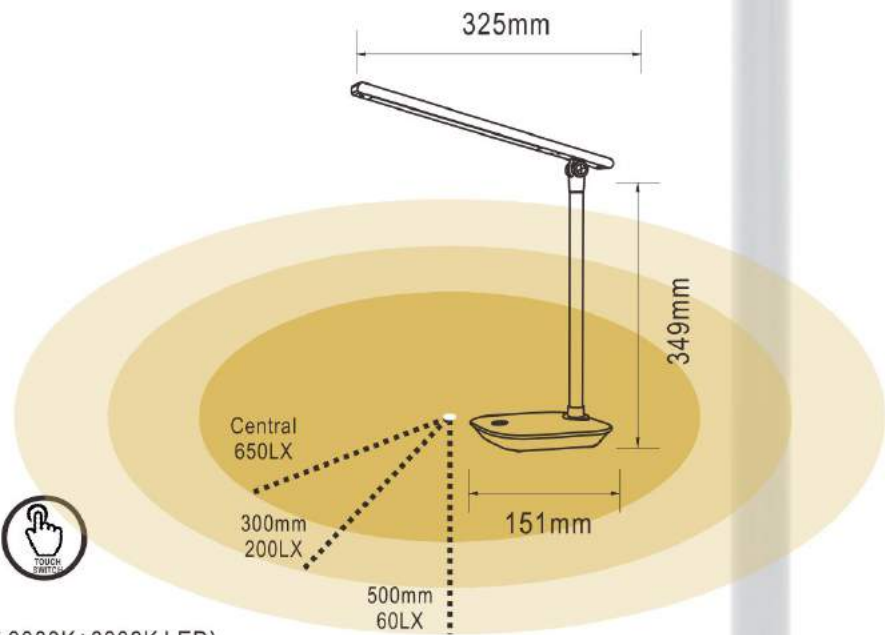

With Rocker Switch on Cable

Automatically Shut Down after 12H

IP20

PROMOTION

4-way LED RECHARGEABLE Desk Lamp

180°

Material: ABS + Iron + PC
Lamp: 3.6W (2×18pcs 0.2W SMD2835 3000K+6000K LED)
Lumen: 230LM
Battery: 3.7V 1600mAh 18650
Battery Charging Time: 6-8H
Battery Working Time: 4-12H
4-Way Touch Switch: 6000K-3000K-4500K-Off
Color: White / Black
With 1.2m USB Cable