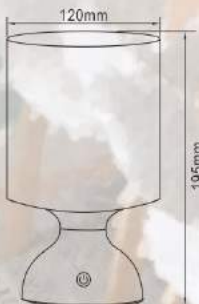

NEW

Eudora

● ETLED-201B

Material: ABS + PP

Lamp: 8W(12 × 0.7W SMD2835 3000K LED)

Battery Working Time: 9H (3 × AA Excl.)

With Touch On/Off Switch on the Base

材质: ABS + PP

光源: 8W (12 × 0.7W SMD2835 3000K LED)

电池供电时间: 9小时(不含3 × AA 干电池)

底部触摸开关

Multi-Colored