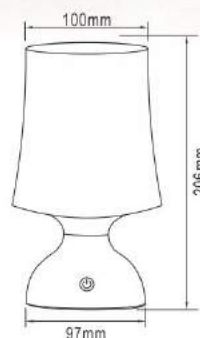

LED MOOD LAMP *Eileen*

● ETLED-201A

Material: ABS + PP
Lamp: 8W (12 × 0.7W SMD2835 3000K LED)
Battery Working Time: 9H (3 × AA Excl.)
With Touch On/Off Switch on the Base

材质: ABS + PP
光源: 8W (12 × 0.7W SMD2835 3000K LED)
电池供电时间: 9小时(不含3 × AA 干电池)
底部触摸开关