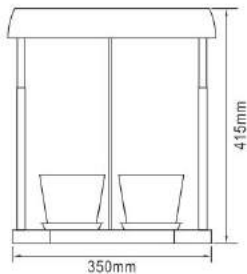

NEW

Multi-pot LED

● PNLED-148

Material: Steel + ABS + Plastic
Lamp: 10W(Red LED + Blue LED + White 4000K LED)
With 2 Switches on Base:
Switch for PLANT: Red Light + Blue Light
Switch for LAMP: White Light
Color: Light Wood + White
Automatically Shut Down after 12H
Height-adjustable Tube
With 1.2m USB Cable
With 2pcs Plastic Plates
IP20

Evelyn

LED植物生长灯

材质: 钢制壳体 + ABS底座 + 塑料盘
光源: 10W(红光LED + 蓝光LED + 4000K LED)
底座2个触摸开关
-植物生长灯开关: 红光及蓝光
-主灯开关: 白光
表面处理: 木色+白色
若未关, 12小时后自动关闭
高度可调节
含1.2米USB线
含2pcs塑料盘
IP20