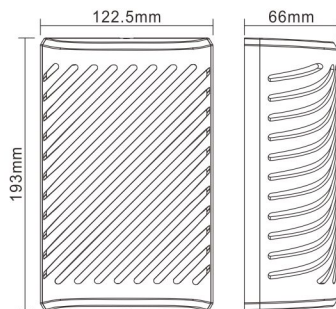

NEW

LED

Exterior Wall Light

EXTERIOR

Main material: Die-cast Aluminium + PC diffuser
Light source: 16pcs 2835 LED, 6W
Recommended CCT: 3000K
Light Output(Lumens) : 350
IP54

● ELED-531