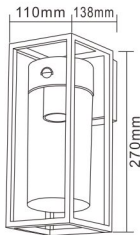

Single Design-With Sensor