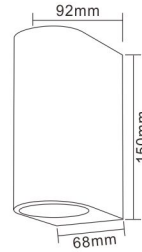

● EL-472-2

Lamp: 2 x GU10 Max.7W