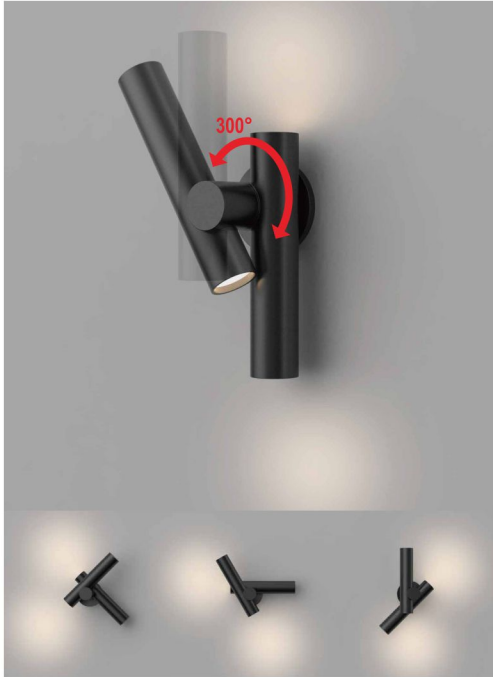

● GPLED-536S

NEW

LED

Exterior Wall Light

Aluminium Rotatable LED wall light
Glass Diffuser
LED 6.5W 500lm
LED Module 600lm
Head adjustable 300°
220-240V, 50Hz
IP44