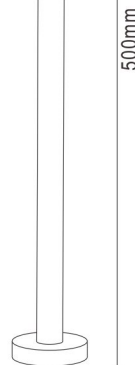

● GPL-1140A