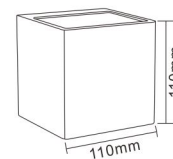

# Outdoor LED Modern Wall Light

Material: aluminium+PP  
100-240V  
6W SMD(DOB solution)  
Max 480LM  
CRI>80  
Color temp.: 3000K  
Color: gray  
IP54

● ELED-253

● ELED-254

● ELED-255

● ELED-256

**NEW**