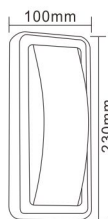

Exterior LED Wall Light

Material: ABS + PC Body + Opaline PC Diffuser
Lamp: LED 6W
Voltage: 220-240V 50-60Hz
IP65

EXTERIOR