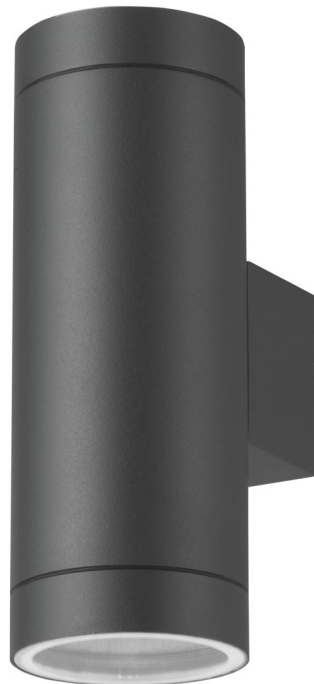

# Smart Bluetooth Wall Light

SMART

Material: Aluminium + Glass  
Voltage: 220-240V  
CCT: 3000-6500K+RGB dimmable  
Tuya Wi-fi/bluetooth APP control  
Color: Black  
IP65

● ELED-239-2W  
Built-in LED 6W

● ELED-413-2W  
Built-in LED 8W  
Lumen: 420LM

# Smart Solar Spotlight

Material: ABS + PC  
Input Voltage: 5.5V  
Power: 1W  
Luminous Flux: 50lm  
Beam Angle: 100°  
Color Temp.: RGB+CCT  
With 3.7V 1200mAh 18650 Lithium ion battery  
Product size: 145\*106\*360mm  
Color: Silver  
IP65