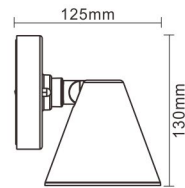

NEW

Rotational Exterior GU10 Wall Light

Material: Aluminium+Clear glass diffuser
230V GU10 Max.35W Bulb exc.
Color: black
IP44

● EL-312

● GPL-312

EXTERIOR