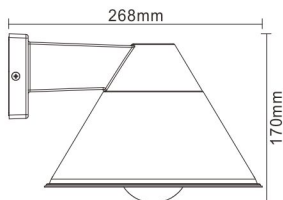

# Exterior E27 Wall Light

**EXTERIOR**

Material: Aluminium+PC  
230V E27 Max.60W Bulb exc.  
Product size: 268\*230\*170mm  
Color: black  
IP44

● EL-309