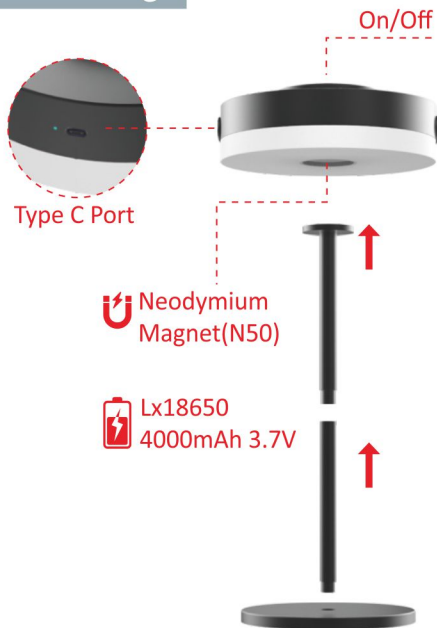

# Lifestyle & Fun 4-In-1 Outdoor Novelty Lamp

Material: ABS + PC + Iron  
 Lamp: 4.5W(0.2W x 50 pcs SMD2835 LED 4000K)  
 4-Way Push Switch: 100%-50%-10%-OFF  
 & Flash Mode(Long Press)  
 Lumen: 25Lm(10%)-200Lm(100%)  
 Working Hours: 10-60 hrs  
 (Depends On Brightness Level)  
 Function: Press Button On Top  
 Color: Black/White/Satin Nickel  
 IP Rating: IP44  
 With 1.5M Type C Cable+5V1A Adaptor

**CORDLESS**

4-In-1 Lamp Set

● ETLED-513

Knockdown Design