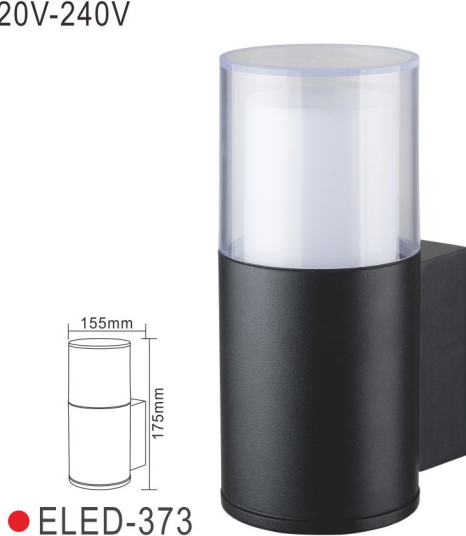

EXTERIOR

Material: Aluminium + PC
Lamp: 6.5W SMD3030 LED 365LM
Input Voltage: 220V-240V
4000K
Color:black
IP54

● ELED-373