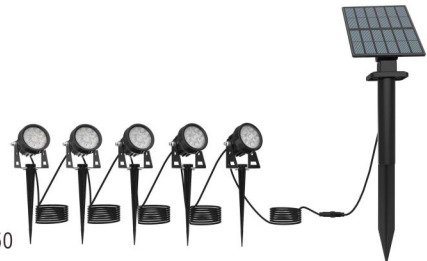

Working Time: 6-9 hours

Protection: IP44

Function: light up Automaticly at night