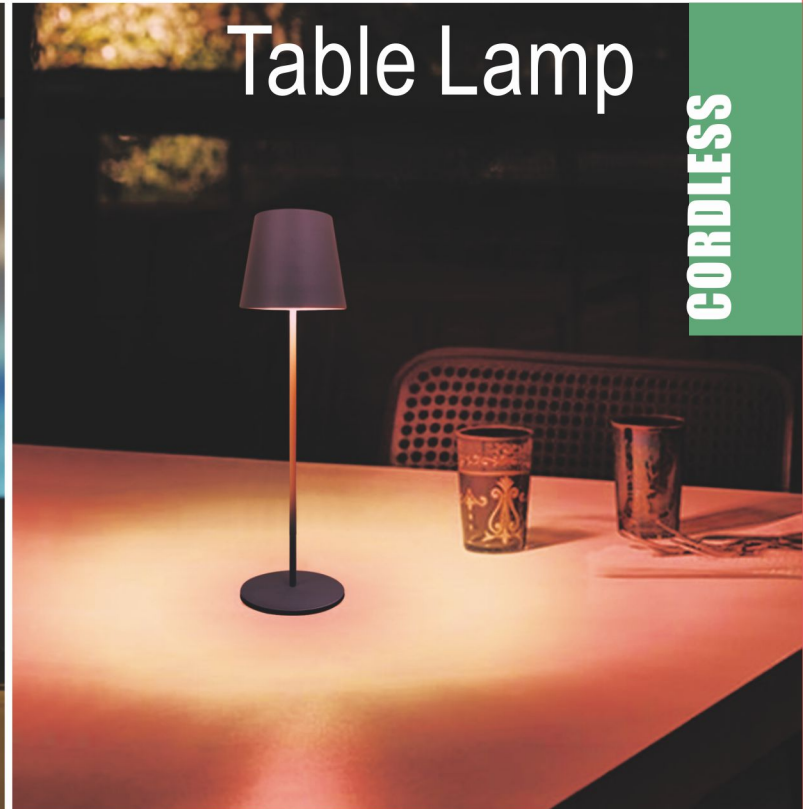

Lifestyle & Fashion Outdoor Portable

Table Lamp

CORDLESS