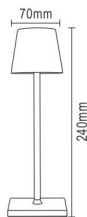

Material: Aluminium + iron
Light Source: LED
Power: 2W
CCT: 3000K
Battery capacity: 2000mAh
With USB charging cable
Color: Black/Brown/Rust Brown/White

● ETLED-S55