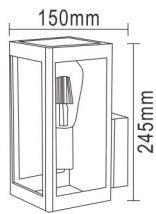

● GPL-1140A