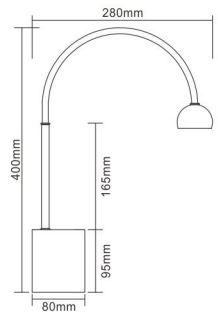

● ETLED-574