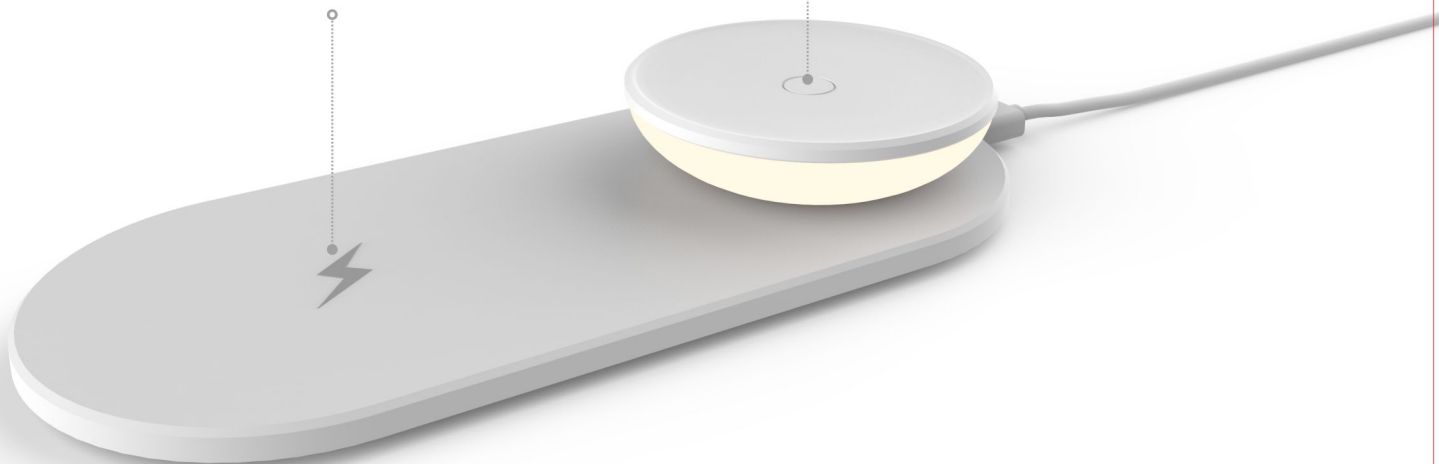

HOW TO USE

With On/Off Touch Switch
Long Press for Dimming

10W QC2.0
Wireless Charger