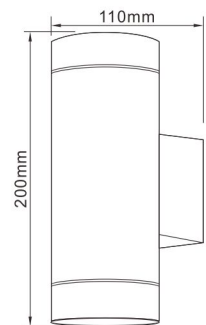

Smart Bluetooth Wall Light

SMART

Material: Aluminium + Glass
Voltage: 220-240V
CCT: 3000-6500K+RGB dimmable
Tuya Wi-fi/bluetooth APP control
Color: Black
IP65