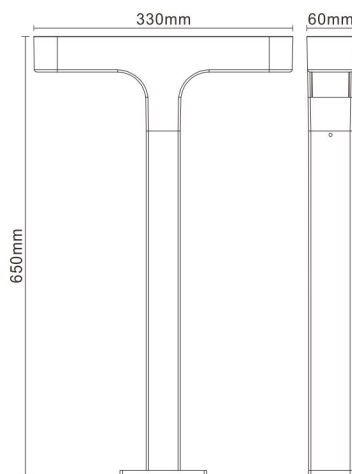

NEW

LED

Exterior Wall Light

Material: Die-cast Aluminium + PC diffuser
Light source: 24pcs 2835 LED, 10W
Recommended CCT: 3000K
Light Output(Lumens) : 350
3 different color finish for choice :
die-cast aluminium, polish and wooden
IP54

EXTERIOR

● GPLD-530