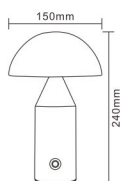

## LED Lamp

**CORDLESS**

Material: Iron spray paint  
Power: 3W  
Voltage: 5V  
Color temperature: Three-tone light  
Light source: 2835 LED\*16  
Battery Capacity: 18650 lithium battery 1800 mAh  
Battery life: Charge for 5 hours use for 8-10 hours  
type-c usb charging cable