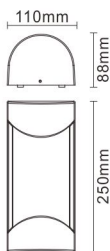

NEW

Exterior E27 Wall Light

Material: Aluminium+PC
230V E27 Max.40W Bulb exc.
Color: black
IP44

EXTERIOR