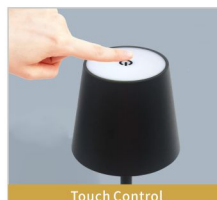

Compact & Flexible