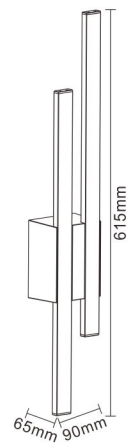

# Exterior Wall Light

Material: Aluminium+Anti-Opal PC diffuser  
integrated  
Color: black  
IP54

EXTERIOR

● ELED-533  
230V 9W LED

● ELED-533-2  
230V 2x9W LED

**NEW**