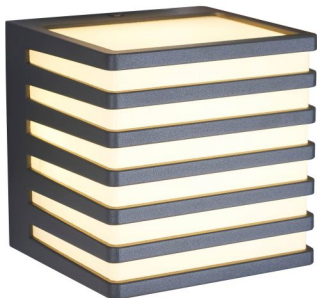

# Outdoor LED Modern Wall Light

Material: aluminium+PP  
100-240V  
6W SMD(DOB solution)  
Max 480LM  
CRI>80  
Color temp.: 3000K  
Color: gray  
IP54

● ELED-253

● ELED-254

● ELED-255

● ELED-256

**NEW**