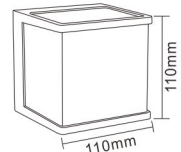

Outdoor LED Modern Wall Light

Material: aluminium+PP
100-240V
6W SMD(DOB solution)
Max 480LM
CRI>80
Color temp.: 3000K
Color: gray
IP54

● ELED-253