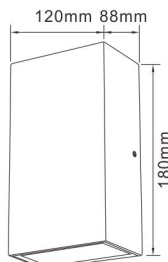

Smart Bluetooth Wall Light

SMART

Material: Aluminium + Glass
Voltage: 220-240V
CCT: 3000-6500K+RGB dimmable
Tuya Wi-fi/bluetooth APP control
Color: Black
IP65