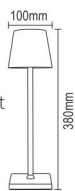

## Table Lamp

**CORDLESS**

Touch Switch  
+ Dimming

- **ETLED-55**
- Material: Aluminum + PMMA
- Lamp: 3.5W(2700-3000K)
- Battery Capacity: 3600mAh
- Adapter: 5V/1A
- USB cable: 1M with Type C Port
- Working Hours: 3000K 4-6 Hrs
- Lumen: 270LM
- Color: White/Black
- Waterproof: IP54