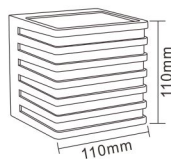

# Outdoor LED Modern Wall Light

Material: aluminium+PP  
100-240V  
6W SMD(DOB solution)  
Max 480LM  
CRI>80  
Color temp.: 3000K  
Color: gray  
IP54

● ELED-253

● ELED-254

● ELED-255

● ELED-256

**NEW**