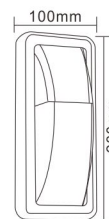

# Exterior LED Wall Light

Material: ABS + PC Body + Opaline PC Diffuser  
Lamp: LED 6W  
Voltage: 220-240V 50-60Hz  
IP65

EXTERIOR

● ELED-127A

● ELED-127B

● ELED-127C

**NEW**

LED