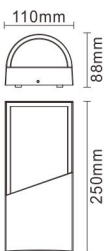

NEW

Exterior E27 Wall Light

Material: Aluminium+PC
230V E27 Max.40W Bulb exc.
Color: black
IP44

EXTERIOR