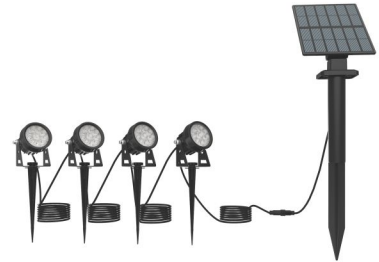

● SOL-450-S4

4PK Solar Spot Light

Material: ABS

Solar Panel: 6V/2.5W

Light Color: WARM white

Battery: 3.7V ,2200MA 18650

LED Qty: 10 pc per light

Temperature: 3000-3500K

Working Time: 6-9 hours

Protection: IP44

Function: light up Automaticly at night