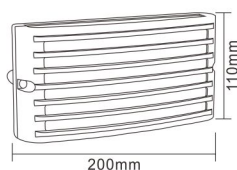

# Outdoor LED Modern Wall Light

**EXTERIOR**

Material: aluminium+PC  
100-240V  
10W SMD(DOB solution)  
Max 800LM  
CRI>80  
Color temp.:3000K  
Beam angle 120°  
Color: gray  
IP54

● ELED-251

● ELED-252