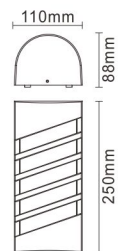

NEW

Exterior E27 Wall Light

Material: Aluminium+PC
230V E27 Max.40W Bulb exc.
Color: black
IP44

EXTERIOR