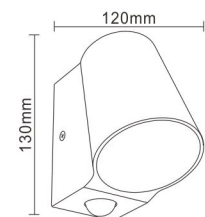

# Exterior Wall Light

Material: Die Cast Aluminum + Glass  
LED 6W 500LM  
LED Module 550LM  
Ra >80  
Color: black  
IP44

**EXTERIOR**

● GPLED-536S

● GPLED-536

● ELED-536

● ELED-536S

**NEW**