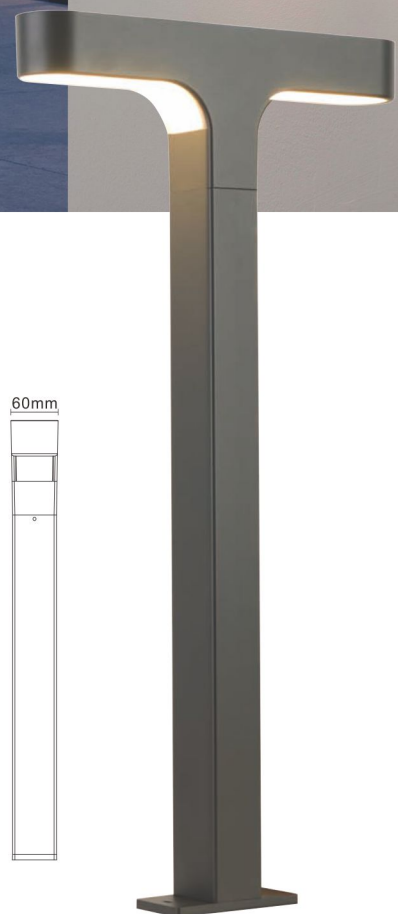

# Exterior Wall Light

Material: Die-cast Aluminium + PC diffuser  
Light source: 24pcs 2835 LED, 10W  
Recommended CCT: 3000K  
Light Output(Lumens) : 350  
3 different color finish for choice :  
die-cast aluminium, polish and wooden  
IP54

**EXTERIOR**

● ELED-530

● GPLD-530

**EXTERIOR**

Solar Light