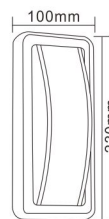

# Exterior LED Wall Light

Material: ABS + PC Body + Opaline PC Diffuser  
Lamp: LED 6W  
Voltage: 220-240V 50-60Hz  
IP65

EXTERIOR

● ELED-127A

● ELED-127B

● ELED-127C

**NEW**

LED