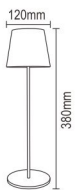

Touch Switch
+ Dimming
+ Color Changing

Charging Port

- **ETLED-55B**
- Material: Iron + PMMA
- Lamp: 5W(RGB + 3000K)
- Battery Capacity: 4000mAh
- Adapter: 5V/1A
- USB cable: 1M with Micro USB
- Working Hours: 3000K 4-6Hrs/ RGB 10-12 Hrs
- Lumen: 170LM
- Color: White/Black
- Waterproof: IP54