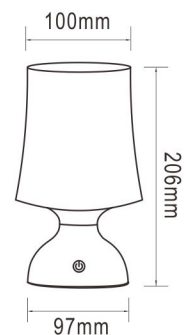

• ETLED-201A (Eileen)

With Touch On/Off
Switch on the Base

HOW TO USE