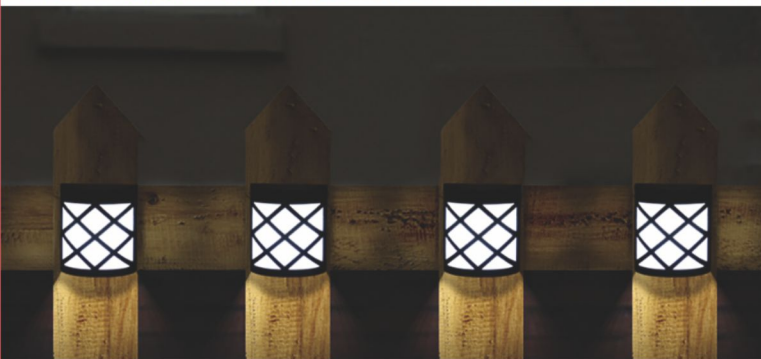

HOT SALE

Solar LED Wall Light

EXTERIOR

Material: ABS + PC
Lamp: 6pcs LED warm white 2lm
1 x 1.2V 600mAh NI-MH Rechargeable Battery
Solar panel 1 x 2V 130mA polysilicon
Color: Black
IP44