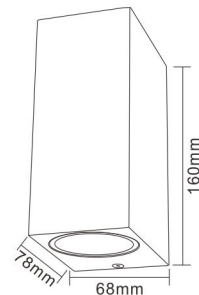

● EL-464B-2

Material: Die-cast Aluminium body
+ Clear glass diffuser
Lamp: 2 x GU10 MAX.35W(bulb not included)
Voltage: 220-240V
Color: Black
IP65