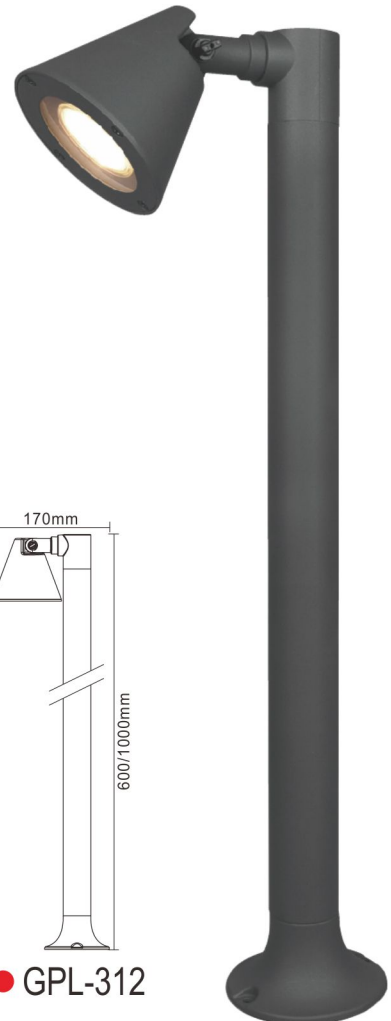

NEW

Rotational Exterior GU10 Wall Light

Material: Aluminium+Clear glass diffuser
230V GU10 Max.35W Bulb exc.
Color: black
IP44

● EL-312

● GPL-312

EXTERIOR