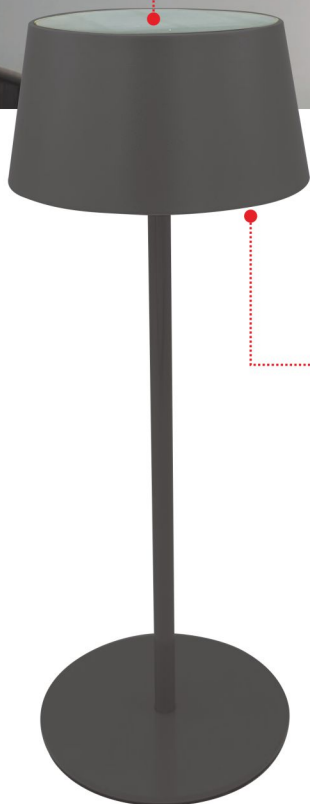

Solar

Switch RGB Table Light

Material: ABS body + metal pole + metal base
Solar panel: 5.5V/0.72W multicrystal solar panel
Lighting Function: RGB; bottom lighting
LED Resource: 5pcs SMD5050 RGB
+ 15pcs SMD2835 warm white
With Type-C charging port on the bottom of lamp
and with 1M Type-C + USB cable
With 1800mAh 18650 rechargeable lithium battery
Product size: 11.5x36cm
IP44

EXTERIOR

● SOL-560