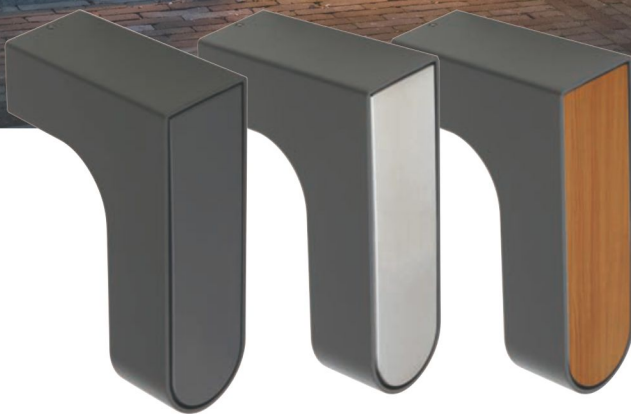

NEW

LED

Exterior Wall Light

Material: die-cast Aluminium+PC
Input voltage 100-240V 50-60Hz
Light source: 12pcs 2835 LED, 5W
LED brand Everlight 2835 SMD
Power: Isolated driver
Recommended CCT: 3000K
Light Output(Lumens) : 155LM
3 different color finish for choice :
die-cast aluminium, polish and wooden
Color: gray
IP54

EXTERIOR