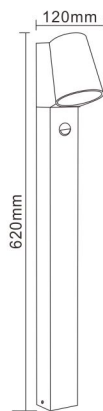

NEW

LED

Exterior Wall Light

Material: Die Cast Aluminum + Glass
LED 6W 500LM
LED Module 550LM
Ra >80
Color: black
IP44

EXTERIOR