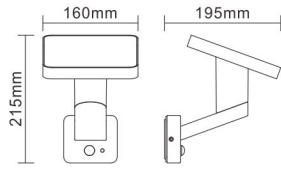

Outdoor Solar Motion Sensor Wall Light

NEW

● SOL-313S