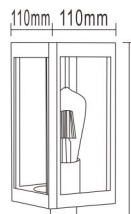

● GPL-1140A