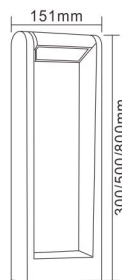

# Rotational LED Wall Light

**EXTERIOR**

Material: Aluminum body + Opaline PP Diffuser  
Lamp: LED Max.7W  
Input Voltage: 220-240V 50-60Hz  
Color: Black  
IP54

● ELED-662

● GPLED-662

**NEW**