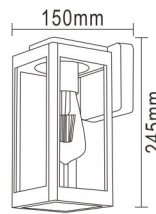

● GPL-1140A