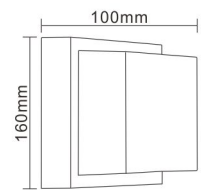

● ELED-195PW