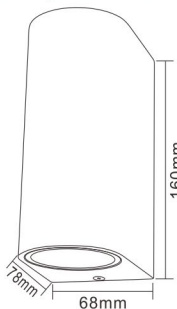

● EL-464-2

Material: Die-cast Aluminium body
+ Clear glass diffuser
Lamp: 2 x GU10 MAX.35W(bulb not included)
Voltage: 220-240V
Color: Black
IP65