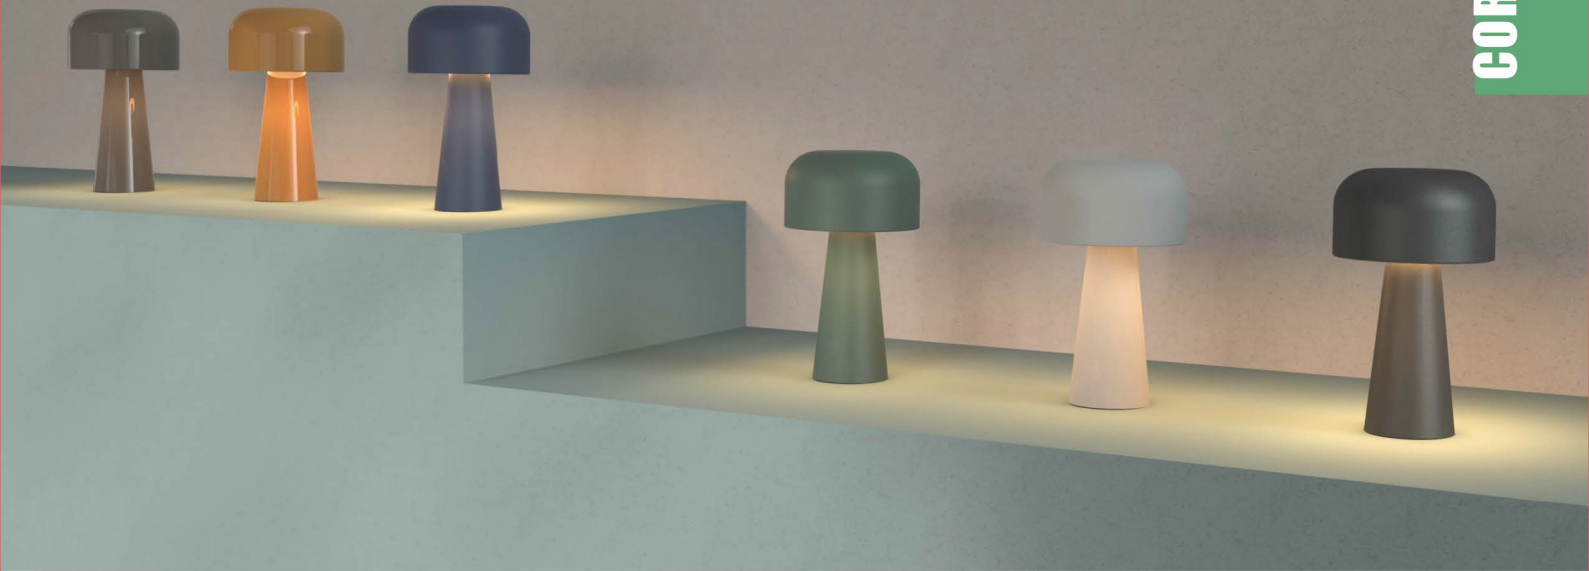

# Indoor/Outdoor LED Rechargeable Table Lamp

**CORDLESS**

Material: ABS  
Product power: 3W  
Input voltage: DC5V  
CCT: 2700K/3000K  
Lumen: 250lm (max)  
Switch type: touch switch,  
3-gear dimming (100% - 50% - 10%)  
Battery type: lithium battery 2000mA  
With USB charging cable  
Type-C charging port  
Without adaptor  
Color: White  
IP54