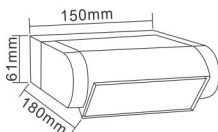

NEW

Rotational LED Wall Light

EXTERIOR

Material: Aluminum body + Opaline PP Diffuser
Lamp: LED Max.7W
Input Voltage: 220-240V 50-60Hz
Color: Black
IP54

● ELED-662