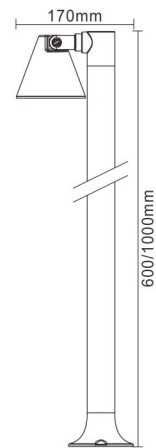

NEW

Rotational Exterior GU10 Wall Light

Material: Aluminium+Clear glass diffuser
230V GU10 Max.35W Bulb exc.
Color: black
IP44

● EL-312

● GPL-312

EXTERIOR