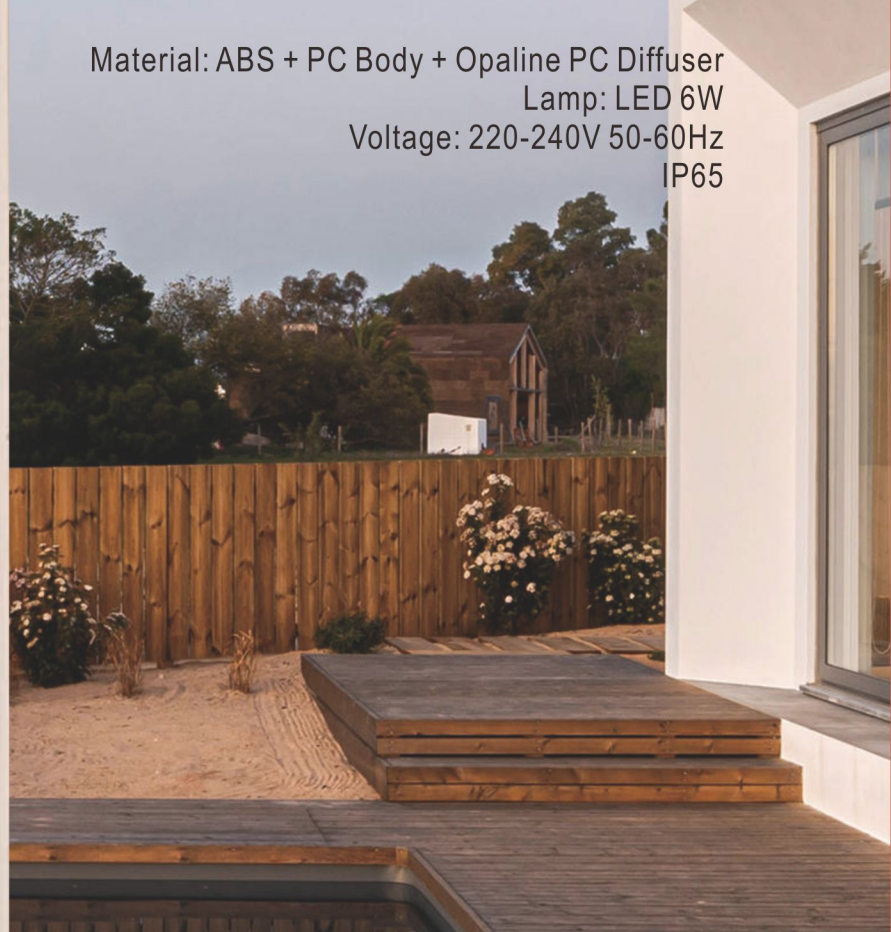

Exterior LED Wall Light

Material: ABS + PC Body + Opaline PC Diffuser
Lamp: LED 6W
Voltage: 220-240V 50-60Hz
IP65