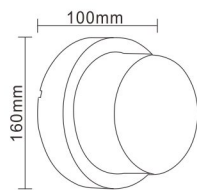

● ELED-194PW