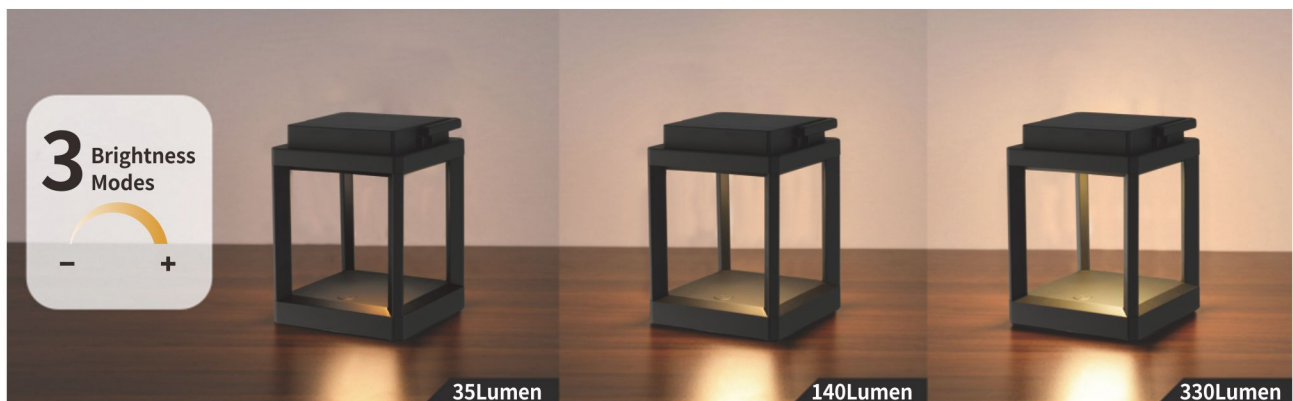

35Lumen

140Lumen

330Lumen