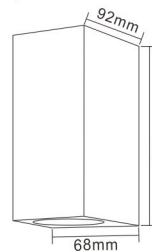

● EL-473-2

Lamp: 2 x GU10 Max.7W