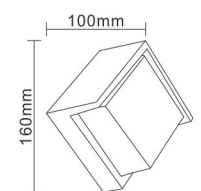

Smart

Outdoor Plastic Wall Lamp

Material: ABS+PMMA
Wattage: 10W
Lumens: 750LM
CCT adjustable(2700K-6500K) + dimming
Compatible with Amazon Alex/Google Assistant
IP65

Hey Google Turn on light
Hey Google Set Turn light[color]
Hey Google Set light to [50%]

Alexa, dim/brighten light
Alexa, change the light to the color blue
Alexa, set the light light to red

SMART