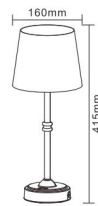

● ETLED-613