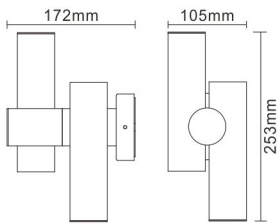

NEW

LED

Exterior Wall Light

Aluminium Rotatable LED wall light
Glass Diffuser
LED 6.5W 500lm
LED Module 600lm
Head adjustable 300°
220-240V, 50Hz
IP44

● ELED-537

EXTERIOR