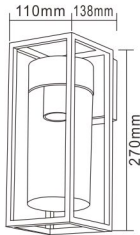

Motion Sensor

E27 Wall Mounted 1, 2, 3

Heads Light

Single Design