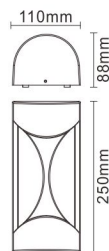

NEW

Exterior E27 Wall Light

Material: Aluminium+PC
230V E27 Max.40W Bulb exc.
Color: black
IP44

EXTERIOR