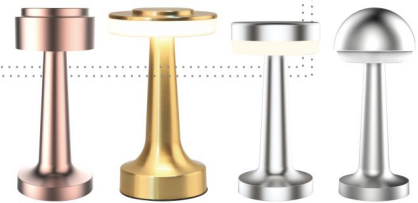

## YOU CAN CHOOSE...

- ◆ 3 Different Finish:  
Anti Copper / Satin Brass / Satin Nickel
- ◆ 4 Different Types:  
ETLED-53B / C / E / F

● ETLED-53B (Armin)

● ETLED-53C (Cade)

● ETLED-53E (Cade)

● ETLED-53F (Cade)