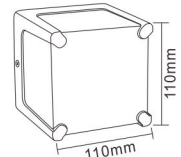

NEW

Outdoor LED Modern Wall Light

Material: aluminium+PP
100-240V
6W SMD(DOB solution)
Max 480LM
CRI>80
Color temp.: 3000K
Color: gray
IP54

● ELED-254