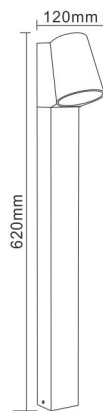

# Exterior Wall Light

Material: Die Cast Aluminum + Glass  
LED 6W 500LM  
LED Module 550LM  
Ra >80  
Color: black  
IP44

**EXTERIOR**

● GPLED-536S

● GPLED-536

● ELED-536

● ELED-536S

**NEW**