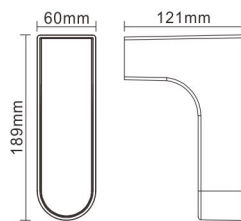

NEW

LED

Exterior Wall Light

Material: die-cast Aluminium+PC
Input voltage 100-240V 50-60Hz
Light source: 12pcs 2835 LED, 5W
LED brand Everlight 2835 SMD
Power: Isolated driver
Recommended CCT: 3000K
Light Output(Lumens) : 155LM
3 different color finish for choice :
die-cast aluminium, polish and wooden
Color: gray
IP54

● ELED-529

EXTERIOR