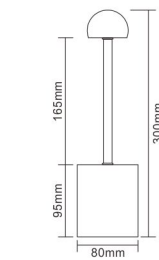

# Touch Dimming LED Table Light

CORDLESS

Material: Iron + Alum  
 Lamp: 6PCS SMD2835 3000K  
 TYPE C charging port 2PCS 3.7V 2000MAH Battery  
 USB charging cable length 102CM  
 (including both ends plug)  
 charging red light, green light after full touch  
 ON/OFF switch, long press endless dimming  
 Color: Black Marble base with Rose gold line  
 +Rose Gold Pole & lampshade