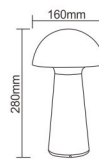

# Table Lamp Mushroom

CORDLESS

● **ETLED-556**

Material: ABS  
Power: 3W Voltage: DC5V  
Battery: lithium battery 2200ma  
Lumen: 250lm (max)  
Working time: 4 hr - 12 hrs  
Product size: 160 \* 280mm  
Color temp.: 3000K  
Switch type: touch switch ,dimming  
(100% - 50% - 10%)  
IP54