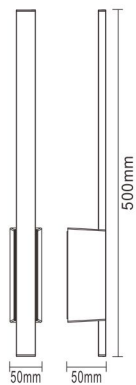

NEW

LED

Exterior Wall Light

Material: Aluminium+Anti-Opal PC diffuser
integrated
Color: black
IP54

EXTERIOR