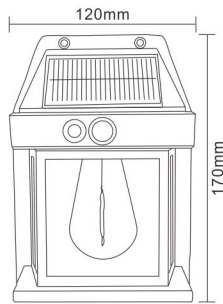

EXTERIOR

Solar panel 5.5V 120mA
1 pcs white LED
1x3.7V 18650 1200mAh lithium Rechargeable Battery
Material: plastic
Working time: 6-8hours
color: black/white
Three-step function
IP44

● SOL-479