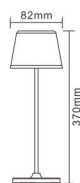

● ETLED-55G