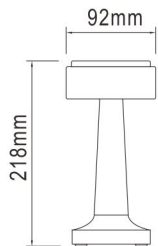

YOU CAN CHOOSE...

- 3 Different Finish:
  Anti Copper / Satin Brass / Satin Nickel
- 4 Different Types:
  ETLED-53B / C / E / F

● ETLED-53B (Armin)