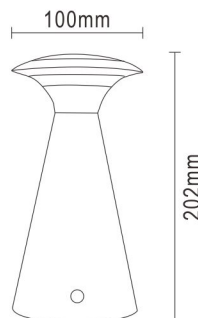

HOW TO USE

YOU CAN CHOOSE...

◆Color:
Injected Black / White / Blue / Green /
Orange / Pink