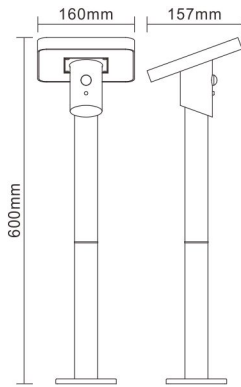

● SOL-313GPS