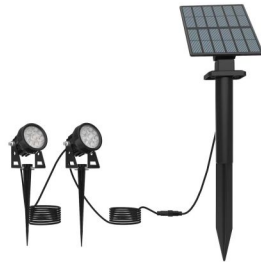

● SOL-450-S2

2PK Solar Spot Light

Material: ABS

Solar Panel: 6V/2.5W

Light Color: WARM white

Battery: 3.7V ,2200MA 18650

LED Qty: 10 pc per light

Temperature: 3000-3500K

Working Time: 6-9 hours

Protection: IP44

Function: light up Automaticly at night