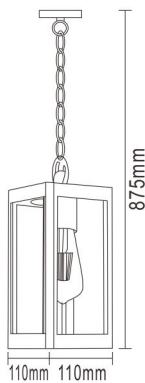

● GPL-1140A