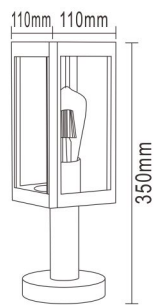

● GPL-1140A