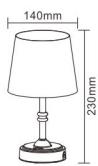

● ETLED-615