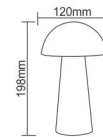

# Table Lamp Mushroom

CORDLESS

● **ETLED-556**

Material: ABS  
Power: 3W Voltage: DC5V  
Battery: lithium battery 2200ma  
Lumen: 250lm (max)  
Working time: 4 hr - 12 hrs  
Product size: 160 \* 280mm  
Color temp.: 3000K  
Switch type: touch switch ,dimming  
(100% - 50% - 10%)  
IP54