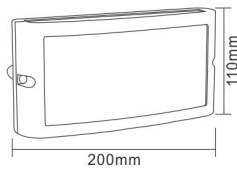

NEW

Outdoor LED Modern Wall Light

EXTERIOR

Material: aluminium+PC
100-240V
10W SMD(DOB solution)
Max 800LM
CRI>80
Color temp.:3000K
Beam angle 120°
Color: gray
IP54

● ELED-251