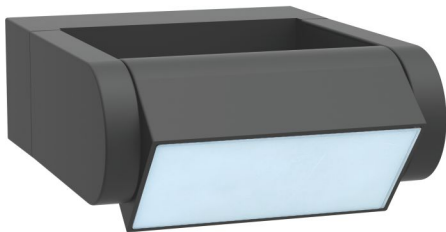

NEW

Rotational LED Wall Light

EXTERIOR

Material: Aluminum body + Opaline PP Diffuser
Lamp: LED Max.7W
Input Voltage: 220-240V 50-60Hz
Color: Black
IP54