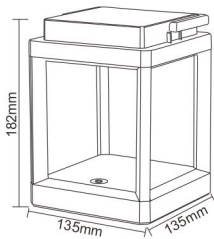

Outdoor Portable Cordless Lantern

Rechargeable Series

•ETLED-557

- ABS (BLACK) + Opal PC + Li-Lon Battery + Mirco USB wire*1M
- Battery: 4*1200mAh lithium battery
- Charge Time: 8-9 hours (Mirco USB 5V 1A)