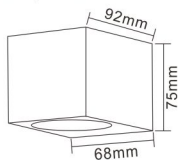

● EL-473

Lamp: GU10 Max.7W