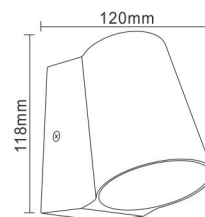

# Exterior Wall Light

Material: Die Cast Aluminum + Glass  
LED 6W 500LM  
LED Module 550LM  
Ra >80  
Color: black  
IP44

**EXTERIOR**

● GPLED-536S

● GPLED-536

● ELED-536

● ELED-536S

**NEW**