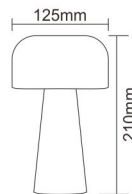

NEW

Indoor/Outdoor LED Rechargeable Table Lamp

CORDLESS

Material: ABS
Product power: 3W
Input voltage: DC5V
CCT: 2700K/3000K
Lumen: 250lm (max)
Switch type: touch switch,
3-gear dimming (100% - 50% - 10%)
Battery type: lithium battery 2000mA
With USB charging cable
Type-C charging port
Without adaptor
Color: White
IP54

● ELED-571