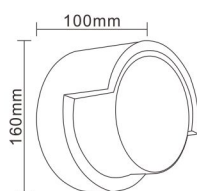

Smart

Outdoor Plastic Wall Lamp

Material: ABS+PMMA
Wattage: 10W
Lumens: 750LM
CCT adjustable(2700K-6500K) + dimming
Compatible with Amazon Alex/Google Assistant
IP65

Hey Google Turn on light
Hey Google Set Turn light[color]
Hey Google Set light to [50%]

Alexa, dim/brighten light
Alexa, change the light to the color blue
Alexa, set the light light to red

SMART