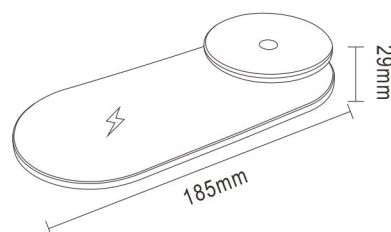

# Detachable Wireless Charging Night Light

**CORDLESS**

Material: ABS + PP  
Lamp: 0.2W × 12pcs SMD2835 LED 3000K)  
Battery: 1pc 200mAh Rechargeable Li-battery  
With 1.2m Micro USB Cable

•NLED-040