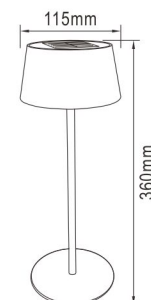

Solar

Switch RGB Table Light

Material: ABS body + metal pole + metal base
Solar panel: 5.5V/0.72W multicrystal solar panel
Lighting Function: RGB; bottom lighting
LED Resource: 5pcs SMD5050 RGB
+ 15pcs SMD2835 warm white
With Type-C charging port on the bottom of lamp
and with 1M Type-C + USB cable
With 1800mAh 18650 rechargeable lithium battery
Product size: 11.5x36cm
IP44

EXTERIOR

● SOL-560