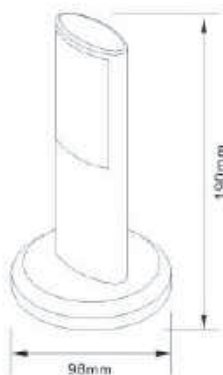

Realistic Flames

● ETLED-32 (1-Side)

Lamp: 0.25W
(37pcs x 0.06W SMD0603 LED)
Operation Time:
36H(Alkaline Batteries)

● ETLED-32A (2-Side)

Lamp: 2 x 0.25W
(2 x 37pcs x 0.06W SMD0603 LED)
Operation Time:
24H(Alkaline Batteries)

PROMOTION

HOME RESOURCE 129

www.homerresource.com.tw