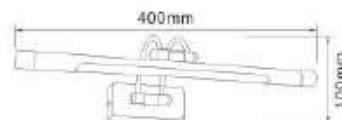

● MRLED-S410

Material: Aluminum + Iron + Acrylic Plastic
AC 100~260V 50/60HZ
Power: 8W LED 2835
Finish: Satin Nickel
IP20