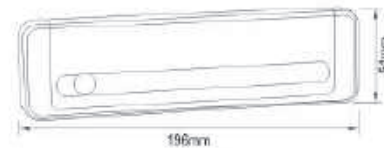

## ● **BO-LED95**

Lamp: 0.35W(5 x 0.07W LED)

Battery Working Time: 25H (at "ON" Mode)

With Magnet

**INTERIOR**