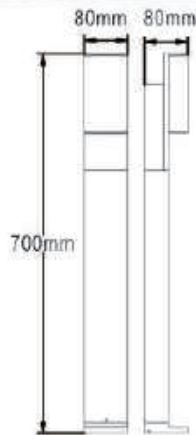

# LED GARDEN PATH / WALL LIGHT

Material: Aluminum Die-Casting + Opal PC  
Voltage: 220-240V, 50Hz  
Lamp: 8W SMD 2835 LED  
Lumen: 600LM  
Finish: Black  
With Isolated Driver  
IP44

**NEW**

● GPLLED-125S