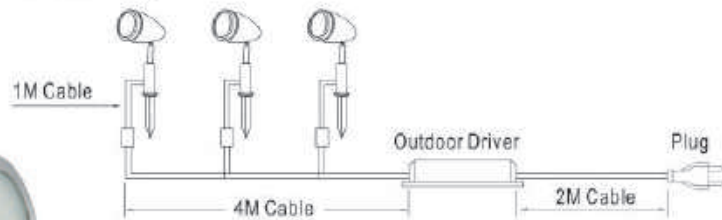

• Assembly

GLED-7438-S3

Set of 3

Material: Aluminum + Glass

Per Head with 1x3w High Power Led

Lumen: 3 x 270LM (4000K)

Each Fitting with 1M SPT-2W (18awg)

H05RN-F 2x0.75mm² Cable + 01 PLUG

Each Set with 4M SPT-2W (18awg)

H05RN-F 2x0.75mm² Cable

+ Water-proof Female Plug + 01 Plug

With Outdoor Driver

Finish: Aluminum / Black

IP44

EXTERIOR

Material: Die Cast Aluminium Body + Glass

Bulb Adaptable: GU10 5W LED Bulb

Finish: Matt Black / Alu.

IP44