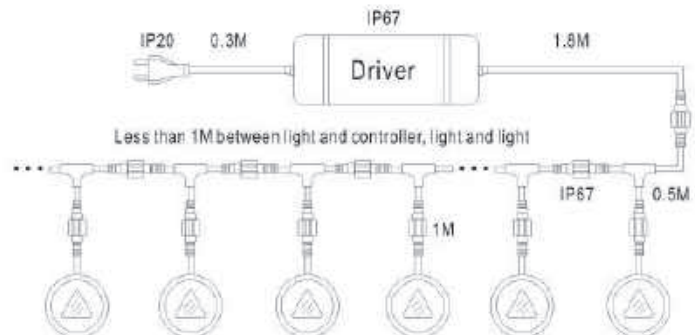

LED DECK LIGHT SET

Set of 6
Material: Stainless Steel + Tempered Glass
With 5W VDE Driver
RGB type is optional
Finish: Stainless Steel
IP67

EXTERIOR

● DKLED-60-S6

Lamp: 6 x 0.5W SMD3350 LED (6000K)
Lumen: 7LM (6000K) per Light

● DKLED-61-S6

Lamp: 6 x 0.8W SMD3350 LED (6000K)
Lumen: 9LM (6000K) per Light