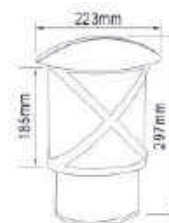

# ALUMINUM LANTERN

Material: Die Cast Aluminum + Frosted PC  
 Bulb Adaptable: E27 10W LED Bulb A Type   
 Finish: White/Black/Matt Rust

● EL-341PE2  
IP44

● EL-341HG  
IP23

● EL-341DN  
IP23

● EL-341P2  
IP44