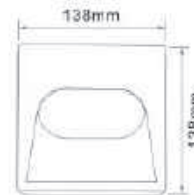

NEW

LED Exterior

Recessed Wall Light

Material: Die-Cast Aluminum + PC
Lamp: 3W (6 × 0.5W LED)
LED Brand: CREE XTE
Color Temperature: 3000K-6000K
Lumen: 110LM
Color: Black
With Waterproof Driver
IP65

NEW