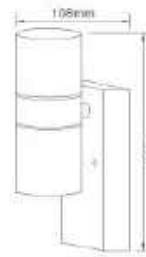

● **EL-426DN-2**
2 x GU10 5W LED Bulb