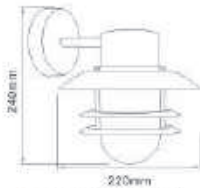

GARDEN

WALL / PATH LIGHT

Material: Stainless Steel + Glass
Bulb Adaptable: E27 10W LED Bulb A Type (Excl.)
IP44

Material: Iron + Glass
Bulb Adaptable: E27 10W LED Bulb A Type (Excl.)
Finish: Galvanized Iron/White/Black
IP44

EXTERIOR

● EL-555DN