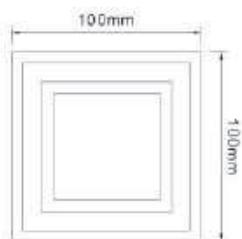

● DLED-71-6W