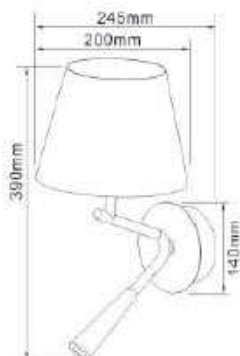

INTERIOR

● WLED-218