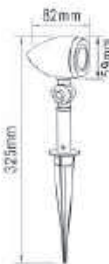

EXTERIOR

● **GLED-320SP-S2(Juno)**

Material: Die Cast Aluminum + Glass  
Per Head with 3W High Power LED  
Finish: Black/White/Silver

● **GLED-862SP-S2(Vesta)**

Material: Zinc Alloy + Aluminum + Glass  
Per Head with 1 x 3W High Power LED  
Finish: Black/White