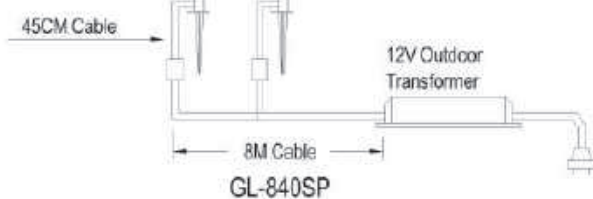

Bulb Adaptable: MR16 5W LED Bulb

Finish: Aluminum

IP44

● **GL-840SP**

• Assembly