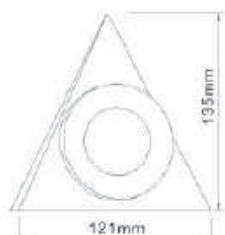

DRIVERLESS LED CABINET LIGHT

AC TYPE

Set of 3

Lamp: Each head with AC type built-in 1.5W (27pcs 0.05W SMD3528) LED

Lumen: 100LM/Head (3000K)

Input Voltage: AC 170~240V

Finish: Satin Nickel

Each head with 1.5M Cable

● DLED-20C-S3

Zinc Alloy + Iron + PC

● DLED-31C-S3

Stainless Steel + Iron + PC

INTERIOR