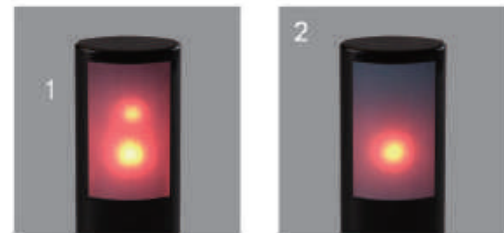

Realistic Flames

● ETLED-32 (1-Side)

Lamp: 0.25W
(37pcs x 0.06W SMD0603 LED)
Operation Time:
36H(Alkaline Batteries)

● ETLED-32A (2-Side)

Lamp: 2 x 0.25W
(2 x 37pcs x 0.06W SMD0603 LED)
Operation Time:
24H(Alkaline Batteries)

PROMOTION

HOME RESOURCE 129

www.homerresource.com.tw