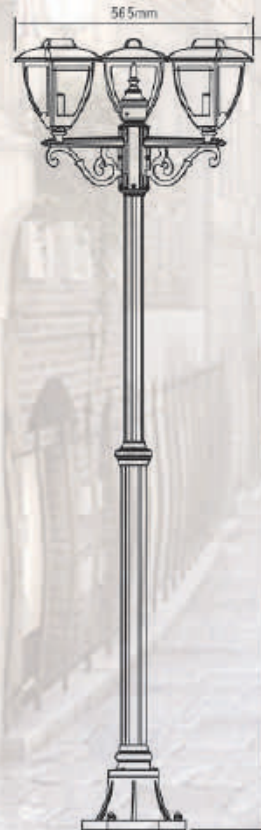

NEW

MODERN

LANTERN

Material: Aluminum Die Cast Body + PC Diffuser

Voltage: AC220V-240V

Finish: Black

IP44

● **EL-467DN**
E27 / 10W LED Bulb

● **ELED-467DN**
10W(14pcs x 1W SMD2835 LED)
550LM(4000K)

● **EL-467UP**
E27 / 10W LED Bulb

● **ELED-467UP**
10W(14pcs x 1W SMD2835 LED)
550LM(4000K)

● **GPL-467**
E27 / 10W LED Bulb

● **GPLED-467**
10W(14pcs x 1W SMD2835 LED)
550LM(4000K)

● **EL-467HG**
E27 / 10W LED Bulb

● **ELED-467HG**
10W(14pcs x 1W SMD2835 LED)
550LM(4000K)

● **EL-467P2**
E27 / 10W LED Bulb

● **ELED-467P2**
10W(14pcs x 1W SMD2835 LED)
550LM(4000K)

● **GPL-467PE3**
E27 / 10W LED Bulb

● **GPLED-467PE3**
10W(14pcs x 1W SMD2835 LED)
550LM(4000K)

NEW