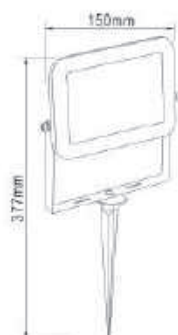

DRIVER BUILT-IN SUPER SLIM LED FLOOD LIGHT

Glare Free

● FLED-592SP-10

Material: ABS Frame + PC Diffuser
+ Aluminum Housing & Spike / Stand)
Voltage: AC 180V ~ 265V
Color Temperature: 4000K ~ 6500K
CRI: Ra>70
Finish: White Frame + Black Housing
(+ Yellow Stand / Black Spike)
IP65/IP44(for Sensor Type)

EXTERIOR

●	Lamp	Lumen	Product size
FLED-592SP-10	10W (10pcs x 1W SMD2835 LED)	700LM(4000K)	L: 15 x W: 2.85 x H: 37.7cm
FLED-592SP-20	20W (20pcs x 1W SMD2835 LED)	1400LM(4000K)	L: 191 x W: 3.3 x H: 40.5cm
FLED-592SP-30	30W (30pcs x 1W SMD2835 LED)	2100LM(4000K)	L: 22 x W: 4.2 x H: 41.5cm

●	Lamp	Lumen	Product size
FLED-592P1-10	10W (10pcs x 1W SMD2835 LED)	700LM(4000K)	L: 17.3 x W: 18.4 x H: 23cm
FLED-592P1-20	20W (20pcs x 1W SMD2835 LED)	1400LM(4000K)	L: 22 x W: 18.4 x H: 27.5cm
FLED-592P1-30	30W (30pcs x 1W SMD2835 LED)	2100LM(4000K)	L: 25.5 x W: 17.3 x H: 29.55cm