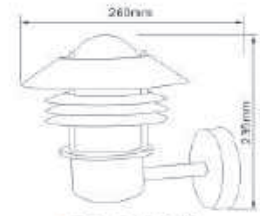

GARDEN

WALL / PATH LIGHT

Material: Stainless Steel + Glass
Bulb Adaptable: E27 10W LED Bulb A Type (Excl.)
IP44

Material: Iron + Glass
Bulb Adaptable: E27 10W LED Bulb A Type (Excl.)
Finish: Galvanized Iron/White/Black
IP44

EXTERIOR

● EL-555UP