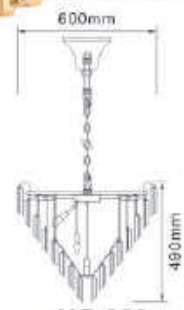

● **HG-386**

Bulb Adaptable:
19 x E14 60W Bulb (Excl.)

MEIN