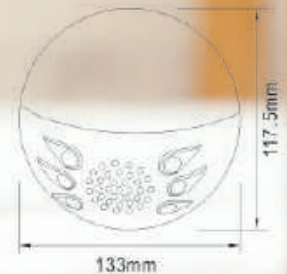

NEW

BABY COMFORT LIGHT

● BO-LED026

HOW TO MAKE BABY SLEEP TIGHT?
SOUNDS YOU LIKE!
The best way to help your baby back to sleep with your own choice of music or song you sing. Auto-activate When Crying!

Color: White
Material: ABS + PC + Silicone
Lamp: 8pcs × 0.2W SMD5050 RGB LED
Power Consumption: 1.5W
With Built-in 3.7V 2000mAh 18650 Battery
Battery Charging Time: 8H, 500 Circles
Battery Working Time: 3H
With 1 pc 1G TF Card
With 3W Bluetooth Speaker
With 1.2m USB Cable
Transformer as Option