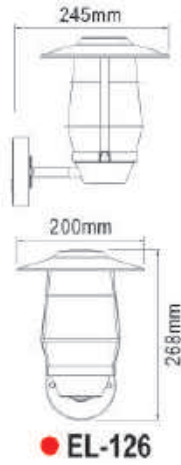

NEW

NEW

● EL-126