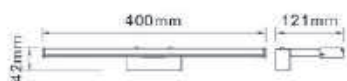

● MRLED-130A