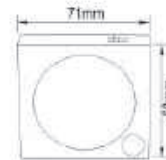

● BO-LED91

Lamp: 0.21W (3 x 0.07W LED)
Battery: 3 x AAA (Excl.)
Battery Working Time:
25H (at "ON" Mode)

● BO-LED93

Lamp: 0.3W (1 x 0.3W LED)
Battery: 3 x AAA (Excluded)
Battery Working Time: 23H at "ON" mode
With CDS (Photo sensor) & PIR Motion Sensor
Switch: Auto / On / Off
With Magnet