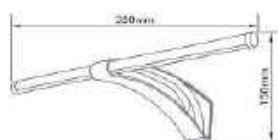

LED **PICTURE** LIGHT

Material: Aluminum Alloy + Acrylic

Finish: Black/White/Silver

● PLED-15S

Lamp: 1.2W (18 x SMD3020 LED)
Illumination: 300LUX (0.3m Distance)
Lumen: 68LM