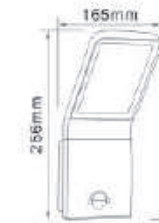

● **ELED-328DN**  
 Lumen: 680LM (4000K)

● **GPLED-328(0.5m)**  
 Lumen: 680LM (4000K)

● **GPLED-328(0.8m)**  
 Lumen: 600LM (4000K)

EXTERIOR

● **ELED-285S**  
 With Sensor (8M, 120°)

● **ELED-285**

Material: Aluminum Body  
 + Glass Diffuser  
 Voltage: 100V ~ 240V  
 Lamp: 9W  
 (45pcs x 0.2W SMD2835 LED)  
 Lumen: 695LM (4000K)  
 Finish: Black  
 IP54