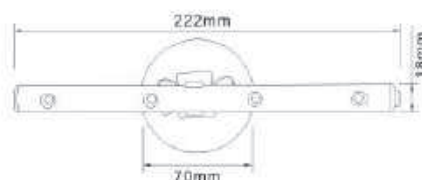

11000~13000MCD

Battery: 3xAAA (Excl.)

Finish: Black/White

● BO-LED015

INTERIOR