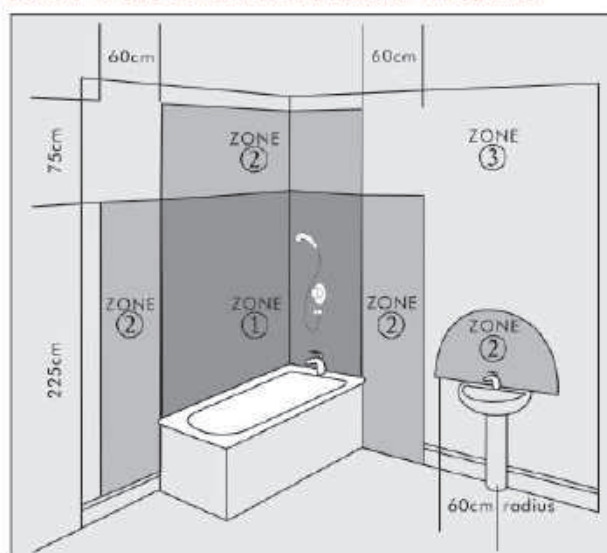

# ENERGY SAVING BATHROOM DOWN LIGHT

Material: Iron + Tempered Glass  
Bulb Adaptable: MR16 5W LED Bulb   
or Gu10 5W LED Bulb   
IP44

● DL-90  
MR16 5W LED Bulb 

● DL-90G  
GU10 5W LED Bulb 

**Zone 1 - IP65 / Zone 2 - IP44 / Zone 3 - IP20/IP23**