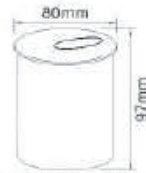

NEW

Material: Aluminum
Voltage: 220-240V
Lamp: 3W (1pc × 3W CREE LED)
Lumen: 160LM
Finish: Stainless Steel
IP54

● GLED-150