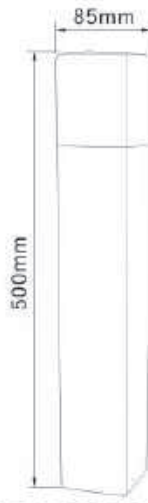

● **ELED-328DN**  
 Lumen: 680LM (4000K)

● **GPLED-328(0.5m)**  
 Lumen: 680LM (4000K)

● **GPLED-328(0.8m)**  
 Lumen: 600LM (4000K)

EXTERIOR

● **ELED-285S**  
 With Sensor (8M, 120°)

● **ELED-285**

Material: Aluminum Body  
 + Glass Diffuser  
 Voltage: 100V ~ 240V  
 Lamp: 9W  
 (45pcs x 0.2W SMD2835 LED)  
 Lumen: 695LM (4000K)  
 Finish: Black  
 IP54