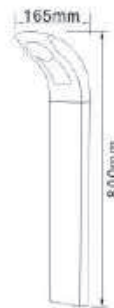

EXTERIOR

● **ELED-728**  
5W COB LED

● **GPLED-728**  
(0.6M)  
5W COB LED

● **GPLED-728**  
(0.8M)  
5W COB LED

● **GPLED-728**  
(1M)  
5W COB LED

● **GPLED-736**  
(1M)  
4.8W (4×1.2W SMD2835 LED)

● **GPLED-736**  
(0.8M)  
4.8W (4×1.2W SMD2835 LED)