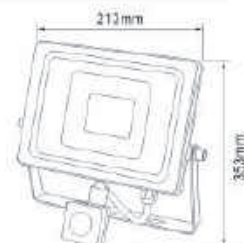

● FLED-735S-30W

Sensor: 8M; 120° ; 8-10Mins