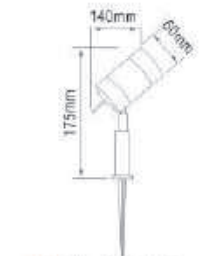

ENERGY SAVING

ALUMINUM

SPOT LIGHT

Material: Brushed Aluminum Alloy + Glass Shade

IP44

EXTERIOR

● **GL-860SP**
MR16 5W LED Bulb