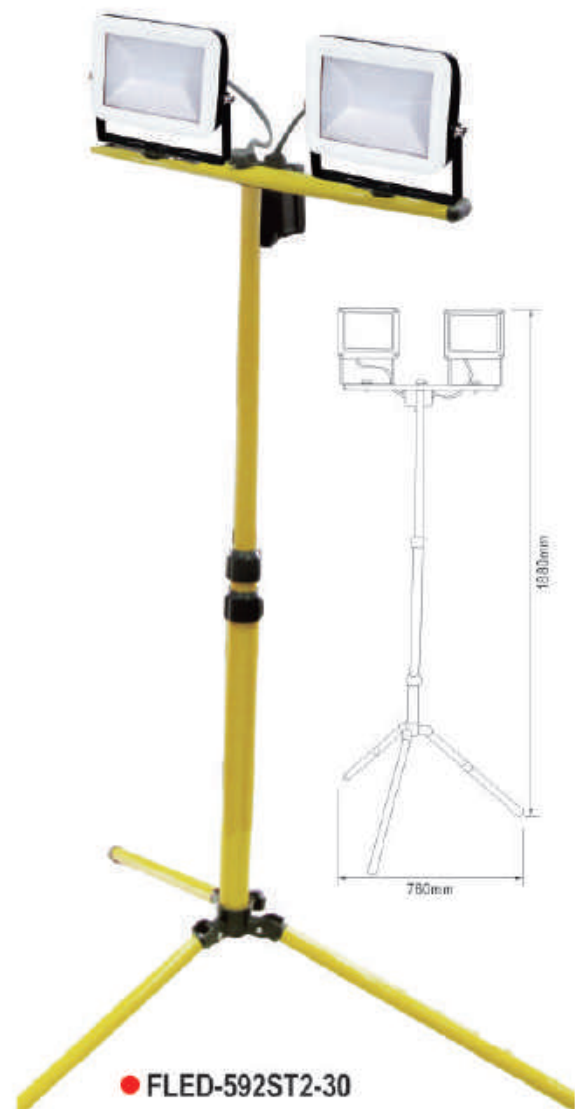

● **FLED-592ST2-30**

60W (2 x 30pcs x 1W SMD2835 LED)
Lumen: 2 x 2100LM (4000K)