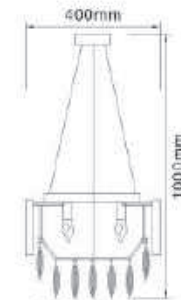

# CRYSTAL CEILING LAMP

Material: Iron + Crystal  
Finish: Gold  
Bulb Exclusive

Bulb Adaptable: E27 x 6 40W Bulb

● **CM-388**

● **HG-388A**

Bulb Adaptable: E27 x 16 40W Bulb

**NEW**

**HOME RESOURCE 077**