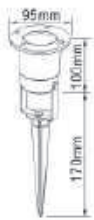

EXTERIOR

LED SPOT LIGHT

Material: Die-cast Aluminum
Bulb Adaptable: GU10 50W LED Bulb (Excl.)
IP54

● GL-810SP