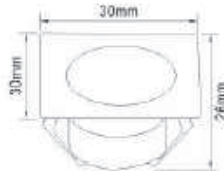

● DKLED-65-S6

Lamp: 6 x 0.6W SMD2835 LED (6000K)
Lumen: 40 LM (6000K) per Light
RGB type is optional

Set of 6
Material: Stainless Steel + PC
With 5W VDE Driver
Finish: Stainless Steel
IP67