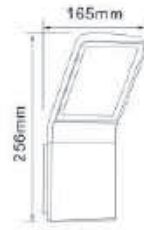

● **GPLED-736**  
(0.6M)  
4.8W (4×1.2W SMD2835 LED)

● **ELED-736**  
4.8W (4×1.2W SMD2835 LED)

● **ELED-328DN**  
 Lumen: 680LM (4000K)

● **GPLED-328(0.5m)**  
 Lumen: 680LM (4000K)

● **GPLED-328(0.8m)**  
 Lumen: 600LM (4000K)

EXTERIOR

● **ELED-285S**  
 With Sensor (8M, 120°)

● **ELED-285**

Material: Aluminum Body  
 + Glass Diffuser  
 Voltage: 100V ~ 240V  
 Lamp: 9W  
 (45pcs x 0.2W SMD2835 LED)  
 Lumen: 695LM (4000K)  
 Finish: Black  
 IP54

● **GPLED-285S(0.8M)**  
 With Sensor (8M, 120°)

● **GPLED-285(0.8M)**

● **GPLED-285(0.5M)**