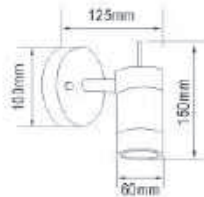

● **EL-860DN**
GU10 5W LED Bulb