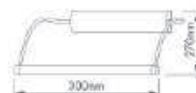

● PLED-13/12
Lamp: 0.72W (12 x 0.06W Φ 5 LED)
Luminous flux: 60Lm(4000K)