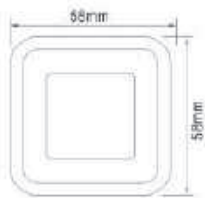

● DKLED-60-S6

Lamp: 6 x 0.5W SMD3350 LED (6000K)
Lumen: 7LM (6000K) per Light