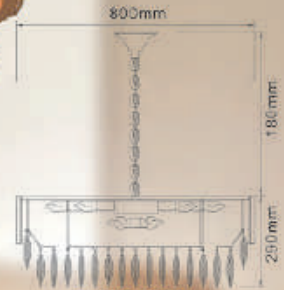

# INTERIOR LIGHT

**NEW**

● **HG-388**  
Bulb Adaptable:  
E14 x 21 60W Bulb