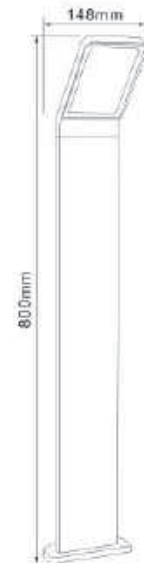

● **ELED-328DN**  
 Lumen: 680LM (4000K)

● **GPLED-328(0.5m)**  
 Lumen: 680LM (4000K)

● **GPLED-328(0.8m)**  
 Lumen: 600LM (4000K)

EXTERIOR

● **ELED-285S**  
 With Sensor (8M, 120°)

● **ELED-285**

Material: Aluminum Body  
 + Glass Diffuser  
 Voltage: 100V ~ 240V  
 Lamp: 9W  
 (45pcs x 0.2W SMD2835 LED)  
 Lumen: 695LM (4000K)  
 Finish: Black  
 IP54

● **GPLED-285S(0.8M)**  
 With Sensor (8M, 120°)

● **GPLED-285(0.8M)**

● **GPLED-285(0.5M)**