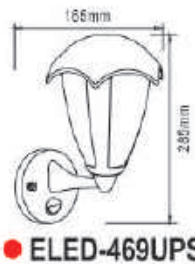

NEW

NEW

LED MODERN LANTERN

Material: Aluminum-Die Cast + PC

Lamp: 8W SMD LED

Lumen: 640LM

Ra>80

Color: Black

IP54