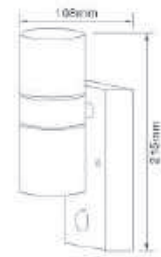

● **EL-426DNS-2**
2 x GU10 5W LED Bulb
With Sensor
Sensor Range: 8M x 120°

Material: Stainless Steel + Glass
Finish: Stainless steel
Bulb Exclusive
IP44

EXTERIOR