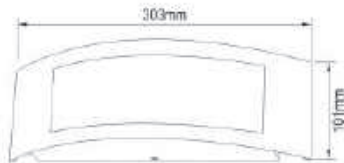

ENERGY SAVING **BULKHEAD**

Material: Stainless Steel Cover + PC Body

Lamp: E27 / 10W LED Bulb or 14W Energy Saving Bulb (Excl.)

Finish: Stainless Steel / Silver Grey / Dark Grey / Black
IP44

● AL-168A

EXTERIOR