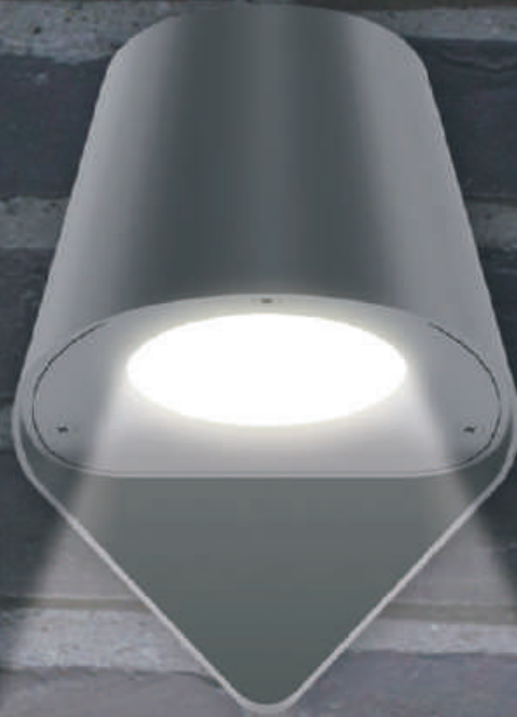

NEW

NEW

MODERN WALL LAMP

Material: Die-casting Aluminum + PC + Glass

Bulb Adaptable: GU10 20W Bulb (Excl.)

Input Voltage: 100-240V

Finish: Black

IP44

● EL-112