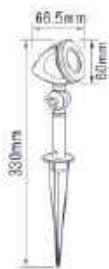

● **GLED-862SP-S2(Vesta)**

Material: Zinc Alloy + Aluminum + Glass
Per Head with 1 x 3W High Power LED
Finish: Black/White