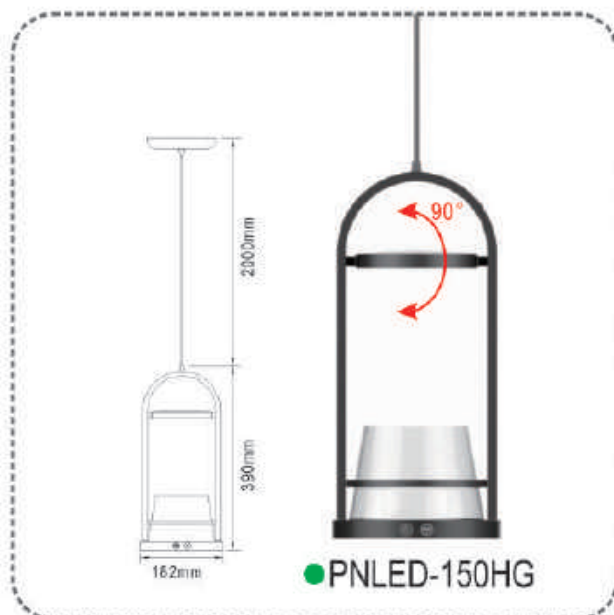

### Beautiful:

Switching to general lighting mode, it makes plants prettier and makes surrounding more harmonious.

With Built-in Driver

With 2.6m USB Cable

With 2m Cable and Built-in Driver