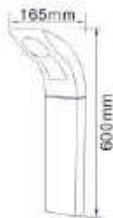

● **GPLED-728**
(0.6M)
5W COB LED