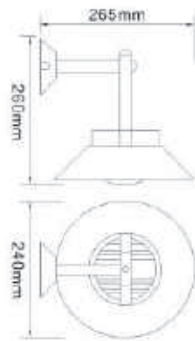

● **ELED-470**

HOME RESOURCE 011

www.homeresource.com.tw