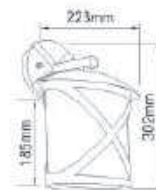

# ALUMINUM LANTERN

Material: Die Cast Aluminum + Frosted PC  
 Bulb Adaptable: E27 10W LED Bulb A Type   
 Finish: White/Black/Matt Rust

● EL-341PE2  
IP44

● EL-341HG  
IP23

● EL-341DN  
IP23

● EL-341P2  
IP44