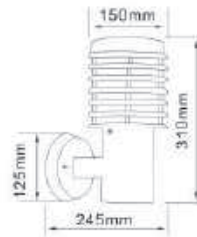

W/PIR Sensor
Detection Range 12M Max. x 120°
Adjustable Sensor Timing:
from 5 Seconds to 8 Minutes