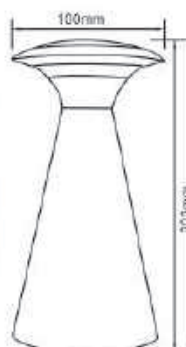

● ETLED-18BPTA

Bi-Color LED, Rechargeable Battery

Material: ABS Top & Body + PMMA Diffuser
Lamp: 1.44W(12pcs x 0.12W SMD2835 3000+6000K LED)
With 1pc Built-in 3.7V 1200mAh 18650 Lithium Rechargeable Battery
Battery Working Time: 30H(3000K/6000K) / 3H(3000K+6000K)
Battery Charging Time: 6H ; 500 Circles)
Power On by USB Directly after Battery Finishing up its Life
With 4 Way Touch Switch: 3000K - 6000K - 3000K+6000K - Off
(Stepless Dimming for Each Way by Pressing The Switch Long)
With 1.2m USB Cable
Color: Black/White/Silver/Pink/Blue
Orange/Green/Green Blue/Pearl White

● ETLED-18BPT1

Battery, Rechargeable Battery

Material: ABS Top & Body + PMMA Diffuser
Lamp: 12 x 0.06W ϕ 5 LED Modules
Lumen: 60LM(6000K)
Battery Working Time: 36H (3 x AA Excl.)
With Touch On/Off Switch
With DC Hole
Color: Black/White/Silver/Pink/Blue
Orange/Green/Green Blue

PROMOTION