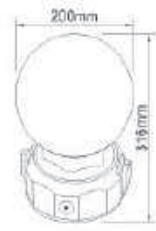

**Exclusive
for North
Europe**

EXTERIOR

FLUORESCENT **WORK** LIGHT

Material: Base (ABS) + Ball (PE)
Bulb Adaptable: E27 20W LED Corn Bulb
Voltage: 230V
6M H07RN-F 3G 1.5MM² Cable + Plug
IP44

● OS-40PR