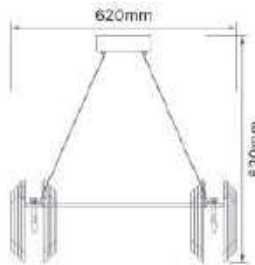

NEW

Material: Metal + Crystal
Finish: Transparent Crystal + Black Chrome
Bulb Adaptable: L10 x E14 40W Bulb (Excl.)

● CM-382

Material: Metal + Crystal
Finish: Transparent Crystal + French Gold
Bulb Adaptable: L11 x E14 40W Bulb (Excl.)

● HG-382A

Material: Metal + Crystal
Finish: Transparent Crystal + Black Chrome
Bulb Adaptable: L12 x E14 40W Bulb (Excl.)

● HG-382B

NEW