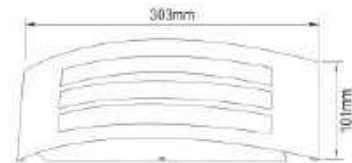

ENERGY SAVING **BULKHEAD**

Material: Stainless Steel Cover + PC Body

Lamp: E27 / 10W LED Bulb or 14W Energy Saving Bulb (Excl.)

Finish: Stainless Steel / Silver Grey / Dark Grey / Black
IP44

● AL-168B

EXTERIOR