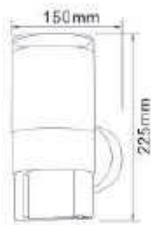

● ELED-325

Lamp: 12W (2×30×0.2W SMD2835 LED)
Lumen: 760LM (4000K)