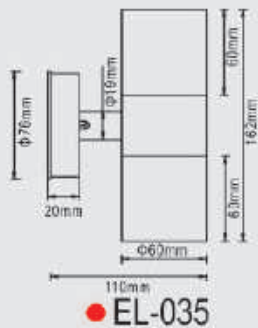

NEW

LED

WALL LAMP

Material: Die Cast ABS Body + Clear Glass Diffuser

Input Voltage: AC220-240V/50-60HZ

Bulb Adaptable: GU10 LED 8W (Excl.)

Color: Black

IP44