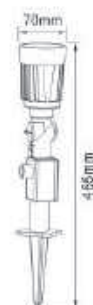

# SPOT LIGHT

ENERGY SAVING

Material: PP  
Bulb Adaptable: E27 230v 100W Max. Par38 Bulb (Excl.)  
With 1.5m 2G1.0mm<sup>2</sup> Rubber Cable + VDE Plug  
Color: Black  
IP44

EXTERIOR

● PG-11A

● PG-22A

LED