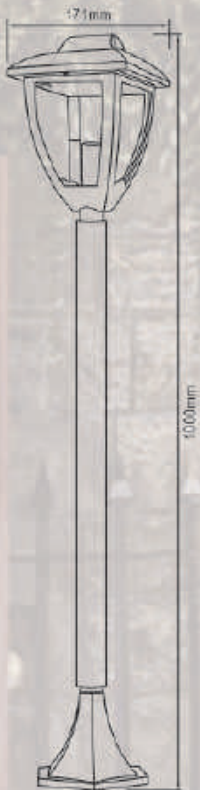

NEW

MODERN

LANTERN

Material: Aluminum Die Cast Body + PC Diffuser

Voltage: AC220V-240V

Finish: Black

IP44

● **EL-467DN**
E27 / 10W LED Bulb

● **ELED-467DN**
10W(14pcs x 1W SMD2835 LED)
550LM(4000K)

● **EL-467UP**
E27 / 10W LED Bulb

● **ELED-467UP**
10W(14pcs x 1W SMD2835 LED)
550LM(4000K)

● **GPL-467**
E27 / 10W LED Bulb

● **GPLED-467**
10W(14pcs x 1W SMD2835 LED)
550LM(4000K)