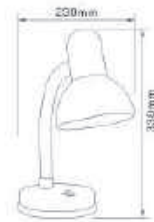

● DF-6
E27 G45 5W LED Bulb

INTERIOR