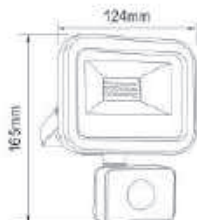

NEW

FLED-701-10W

	Lamp	Lumen	Product Size(mm)
FLED-701-10	10W(18pcs SMD2835 LED)	800LM	L124 x W95 x H30
FLED-701-20	20W(36pcs SMD2835 LED)	1600LM	L153 x W117 x H33
FLED-701-30	30W(60pcs SMD2835 LED)	2400LM	L185 x W139 x H39
FLED-701-50	50W(100pcs SMD2835 LED)	4000LM	L232 x W175 x H43
FLED-701-100	100W(200pcs SMD2835 LED)	8000LM	L310 x W240 x H44