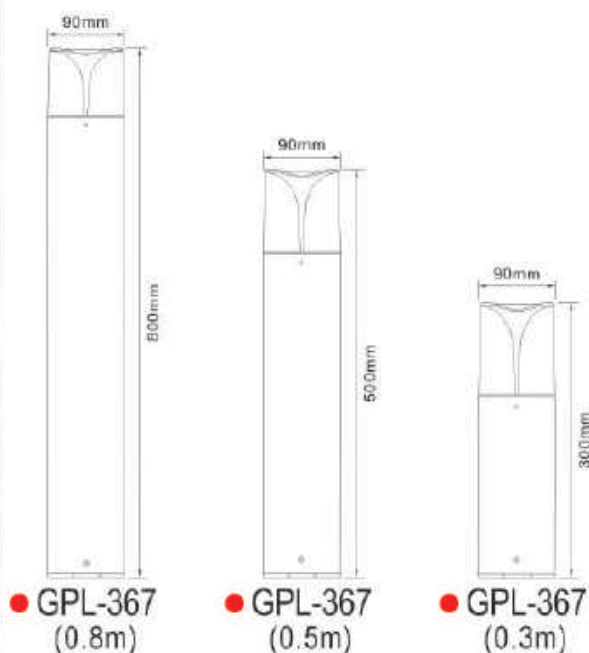

NEW

ENERGY SAVING

WALL/PATH LIGHT

Material: Die-casting Aluminum + PC
Bulb Adaptable: E27 18W Bulb (Excl)
Input Voltage: 100-240V
Finish: Black
IP44

NEW