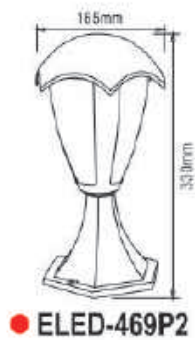

NEW

NEW

LED MODERN LANTERN

Material: Aluminum-Die Cast + PC

Lamp: 8W SMD LED

Lumen: 640LM

Ra>80

Color: Black

IP54