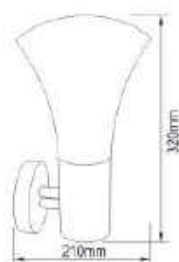

ENERGY SAVING WALL / PATH LIGHT

Material: Stainless Steel + PC
Voltage: 220~240V
Lamp Adaptable: E27 Max 40W A60 Bulb (Excl.)
or 23W ESB Spiral (Excl.)
Finish: Stainless Steel
IP44

EXTERIOR

● EL-762