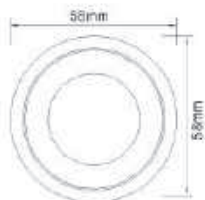

LED DECK LIGHT SET

Set of 6
Material: Stainless Steel + Tempered Glass
With 5W VDE Driver
RGB type is optional
Finish: Stainless Steel
IP67

EXTERIOR

● DKLED-60-S6

Lamp: 6 x 0.5W SMD3350 LED (6000K)
Lumen: 7LM (6000K) per Light

● DKLED-61-S6

Lamp: 6 x 0.8W SMD3350 LED (6000K)
Lumen: 9LM (6000K) per Light