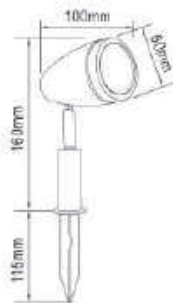

• GLED-7438

Set of 3

Material: Aluminum + Glass

Per Head with 1x3w High Power Led

Lumen: 3 x 270LM (4000K)

Each Fitting with 1M SPT-2W (18awg)

H05RN-F 2x0.75mm² Cable + 01 PLUG

Each Set with 4M SPT-2W (18awg)

H05RN-F 2x0.75mm² Cable

+ Water-proof Female Plug + 01 Plug

With Outdoor Driver

Finish: Aluminum / Black

IP44

EXTERIOR

Material: Die Cast Aluminium Body + Glass

Bulb Adaptable: GU10 5W LED Bulb

Finish: Matt Black / Alu.

IP44