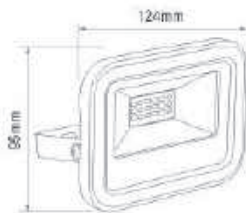

NEW

FLED-701-10W

	Lamp	Lumen	Product Size(mm)
FLED-701-10	10W(18pcs SMD2835 LED)	800LM	L124 x W95 x H30
FLED-701-20	20W(36pcs SMD2835 LED)	1600LM	L153 x W117 x H33
FLED-701-30	30W(60pcs SMD2835 LED)	2400LM	L185 x W139 x H39
FLED-701-50	50W(100pcs SMD2835 LED)	4000LM	L232 x W175 x H43
FLED-701-100	100W(200pcs SMD2835 LED)	8000LM	L310 x W240 x H44