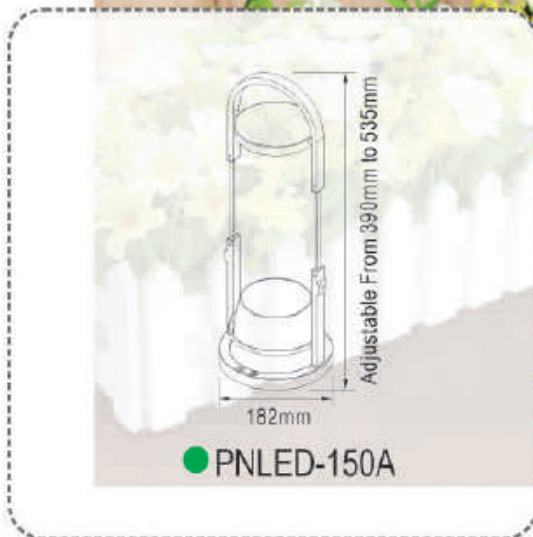

NEW

NEW

LED PLANT GROW LIGHT - CAGE

Material: Iron Body + ABS Base + Plastic Plate
Lamp: 5W(Red LED + Blue LED + White 4000K LED)

2 Switches on Base

Switch for PLANT: Red Light and Blue Light

(if the light is not turned off, it will automatically shut down after 12H)

Switch for LAMP: White Light

With 1.2m USB Cable (Table Light)

Finish: White / Black

Glass Bucket / Tripod for Optional

IP20