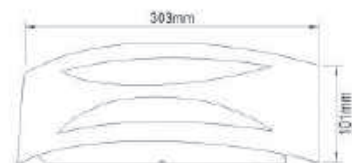

● AL-168C

EXTERIOR