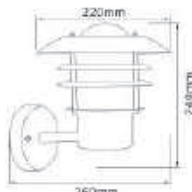

GARDEN

WALL / PATH LIGHT

Material: Stainless Steel + Glass
Bulb Adaptable: E27 10W LED Bulb A Type (Excl.)
IP44

Material: Iron + Glass
Bulb Adaptable: E27 10W LED Bulb A Type (Excl.)
Finish: Galvanized Iron/White/Black
IP44

EXTERIOR

● EL-555UP