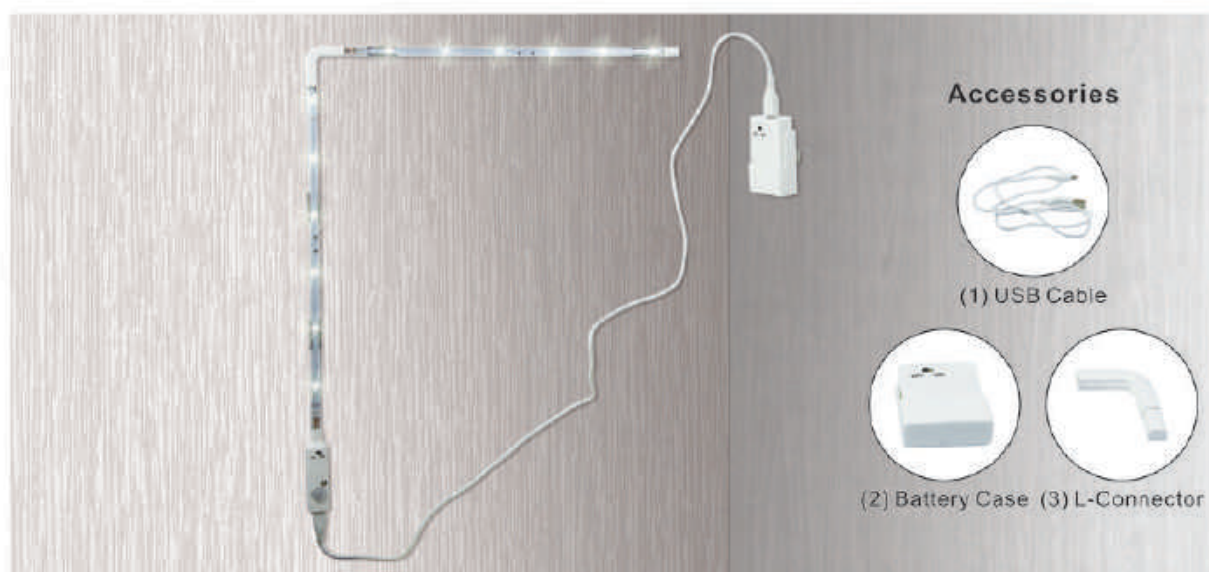

LINKABLE LED STRIP SENSOR LIGHT

SGS

Powered by USB Cable or Battery

Set of 2

Material: Plastic

Voltage: DC 3.5V ~ 6V

Lamp: 4W (12pcs x SMD2835 LED) per Set

Lumen Flux: 300LM (6700K)

With PIR+CDF Sensor

(1~3M, 60°, 30 Seconds or 1 Minute, Sensor only Working in Dark at Illuminance 10~20 Lux)

Sensor Switch with 2 Options: (1) 30-Second Time-Delay and (2) 1-Minute Time-Delay

Accessories: (1) USB Cable (2) Battery Case (4pcs AAA batteries are excluded) (3) L-Connector

Color : White

INTERIOR