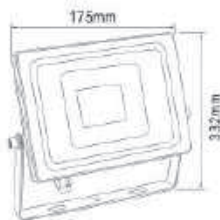

Junction Box

● FLED-735-20W

●	Lamp	Lumen	Product Size(mm)
●	<b>FLED-735-10W</b>	10W(14pcs SMD2835 LED)	800LM
●	<b>FLED-735-20W</b>	20W(28pcs SMD2835 LED)	1600LM
●	<b>FLED-735-30W</b>	30W(70pcs SMD2835 LED)	2400LM
●	<b>FLED-735-50W</b>	50W(70pcs SMD2835 LED)	4000LM