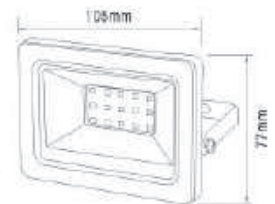

NEW

	Lamp	Lumen	Product Size(mm)
● FLED-702-10W	10W(15pcs SMD2835 LED)	750LM	L105 × W28 × H77
● FLED-702-20W	20W(30pcs SMD2835 LED)	1400LM	L134 × W34 × H98
● FLED-702-30W	30W(45pcs SMD2835 LED)	2100LM	L173 × W37 × H126
● FLED-702-50W	50W(75pcs SMD2835 LED)	3500LM	L173 × W45 × H126
● FLED-702-100W	100W(140pcs SMD2835 LED)	7000LM	L260 × W50 × H189