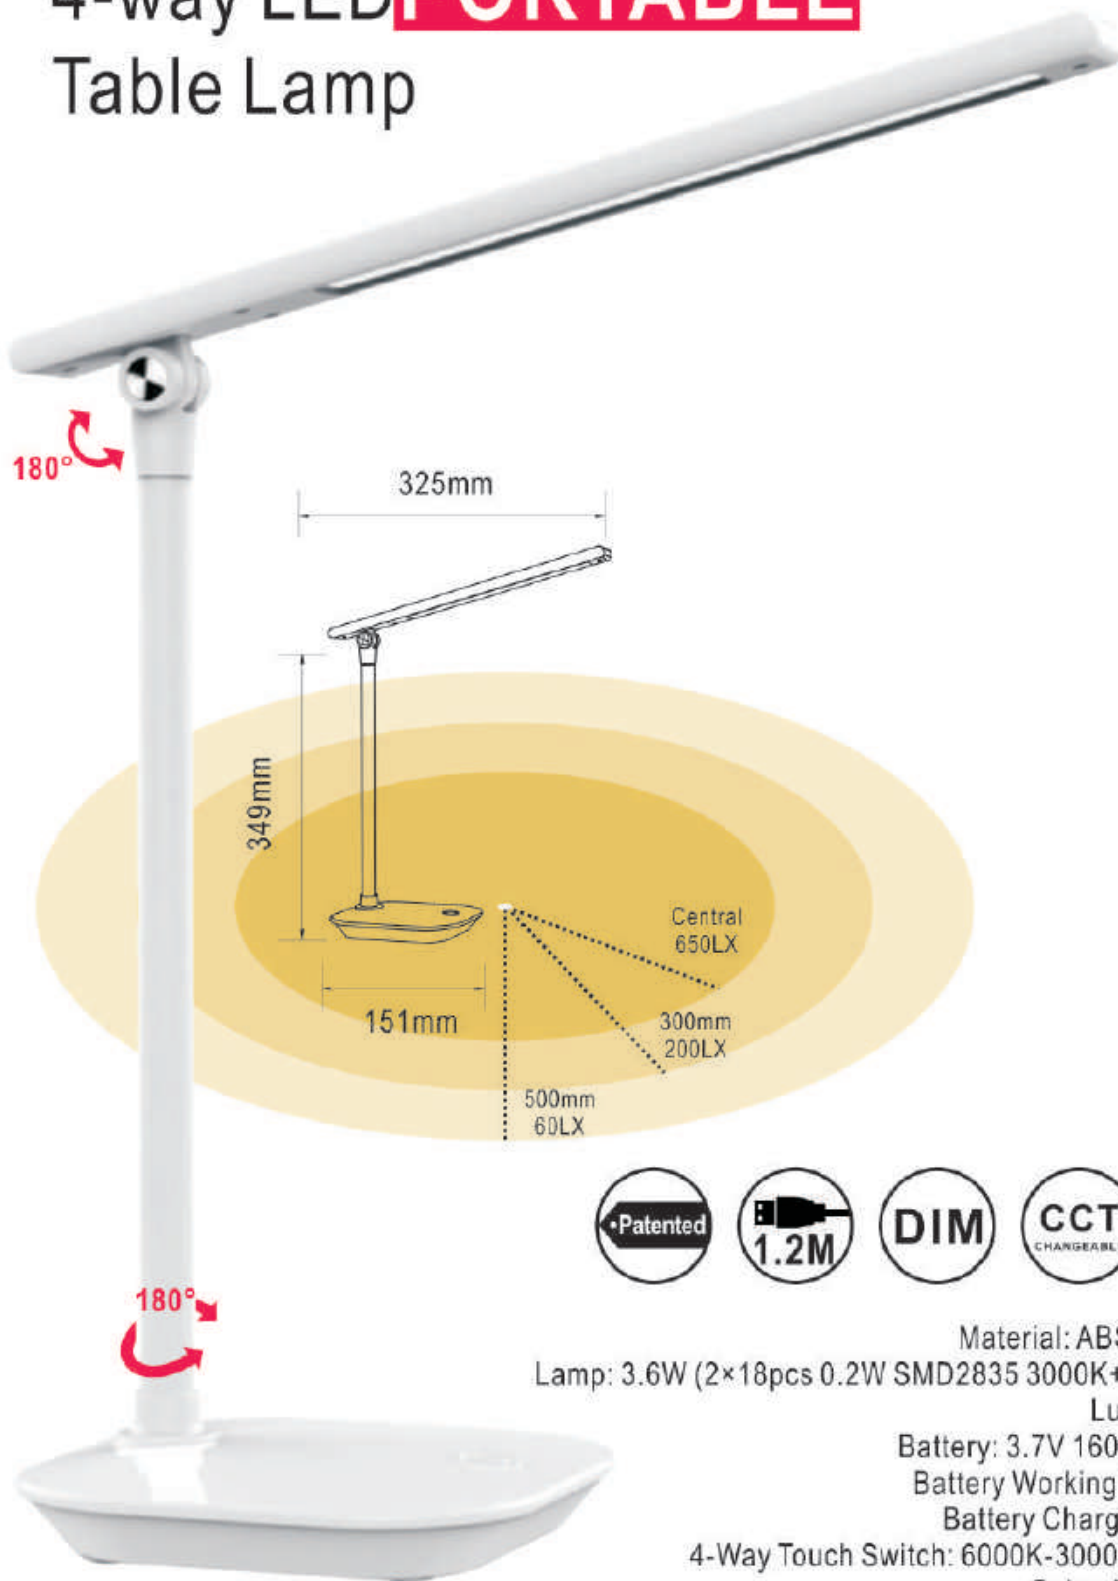

PROMOTION

4-way LED **PORTABLE** Table Lamp

● TLED-113