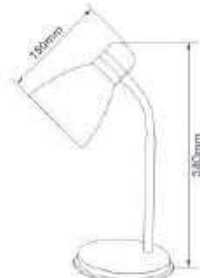

## LAMPS

Material: Pressed Iron

Color: Titan; White & Metallic Blue/Red

On/off Switch on Cable

Without Bulb

● DC-2  
E14 G45 5W LED Bulb

● DF-2  
E14 G45 5W LED Bulb

● DA-8C  
E27 10W LED Bulb