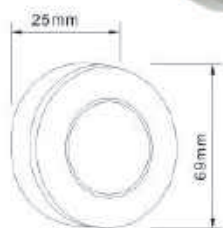

DRIVERLESS LED CABINET LIGHT

AC TYPE

Set of 3

Lamp: Each head with AC type built-in 1.5W (27pcs 0.05W SMD3528) LED

Lumen: 100LM/Head (3000K)

Input Voltage: AC 170~240V

Finish: Satin Nickel

Each head with 1.5M Cable

● DLED-20C-S3

Zinc Alloy + Iron + PC