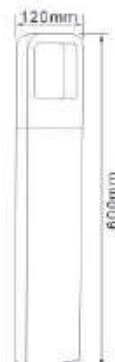

EXTERIOR

● **ELED-728**  
5W COB LED

● **GPLED-728**  
(0.6M)  
5W COB LED

● **GPLED-728**  
(0.8M)  
5W COB LED

● **GPLED-728**  
(1M)  
5W COB LED

● **GPLED-736**  
(1M)  
4.8W (4×1.2W SMD2835 LED)

● **GPLED-736**  
(0.8M)  
4.8W (4×1.2W SMD2835 LED)

● **GPLED-736**  
(0.6M)  
4.8W (4×1.2W SMD2835 LED)

● **ELED-736**  
4.8W (4×1.2W SMD2835 LED)