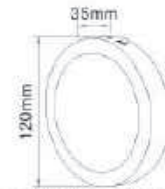

● DLED-44-6W