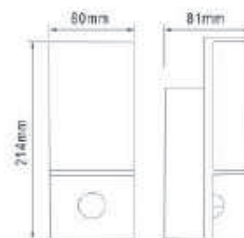

● ELED-125S