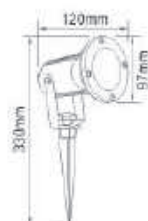

# LED SPOT LIGHT

Material: Die-cast Aluminum  
Bulb Adaptable: GU10 50W LED Bulb (Excl.)  
IP54

● GL-810SP

● GL-830SP

● GL-820SP

● GL-850SP