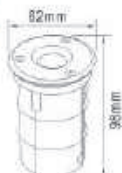

EXTERIOR

● GLED-147

● GLED-SS139

● GLED-139A

●	Lamp	Lumen	Product size
GLED-147	3W (1 x 3W LED)	215LM (3000K)	Dia. 6.2 x H. 9.5cm
GLED-SS139	3W (3 x 1W LED)	215LM (3000K)	Dia. 10 x H. 11.5cm
GLED-139A	3W (3 x 1W LED)	215LM (3000K)	Dia. 16 x H. 10.5cm
GLED-S139	9W (9 x 1W LED)	720LM (3000K)	Dia. 16 x H. 11.5cm
GLED-M139	12W (12 x 1W LED)	960LM (3000K)	Dia. 21 x H. 11.5cm
GLED-L139	18W (18 x 1W LED)	1300LM (3000K)	Dia. 26 x H. 11.5cm
GLED-139-5	5W (5 x 1W LED)	445LM (3000K)	Dia. 16.2 x H. 10.5cm
GLED-139-6	6W (6 x 1W LED)	520LM (3000K)	Dia. 16.2 x H. 10.5cm
GLED-139-9	9W (9 x 1W LED)	720LM (3000K)	Dia. 16.2 x H. 10.5cm