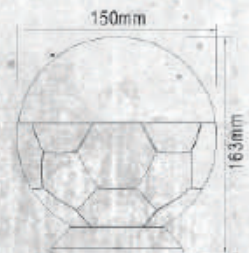

NEW

LED MOOD LIGHT-NEON

Roly-poly

Material: ABS Body + Diffuser
Lamp: 1W(10pcs x 0.1W SMD5050 RGB LED
+ 10pcs x 0.1W SMD2835 White 3000K LED)
Power: 4.5V, 6mA
Battery: 3 x AAA(Excl.)
Battery Working Time: > 24H
3-Way Touch Switch for Light: White-RGB-Off
Color: White + Black

● KLED-61

NEW

HOME RESOURCE 125