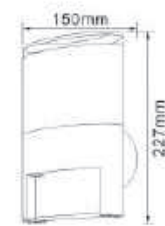

● ELED-325A

Lamp: 12W (2×30×0.2W SMD2835 LED)
Lumen: 680LM (4000K)