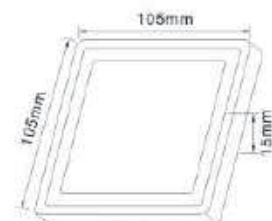

● DLED-67-3W

	Lamp (Main+Frame)	Lumen	Product Size(mm)
DLED-68-3W	3W+2W(25pcs SMD2835 LED)	95LM	L105 x W105 x H15
DLED-68-6W	6W+3W(45pcs SMD2835 LED)	180LM	L145 x W145 x H15
DLED-68-12W	12W+4W(60pcs SMD2835 LED)	270LM	L195 x W195 x H15
DLED-68-18W	18W+6W(90pcs SMD2835 LED)	350LM	L245 x W245 x H15
DLED-68A-3W	3W+2W(25pcs SMD2835 LED)	95LM	L105 x W105 x H15
DLED-68A-6W	6W+3W(45pcs SMD2835 LED)	180LM	L145 x W145 x H15
DLED-68A-12W	12W+4W(60pcs SMD2835 LED)	270LM	L195 x W195 x H15
DLED-68A-18W	18W+6W(90pcs SMD2835 LED)	350LM	L245 x W245 x H15