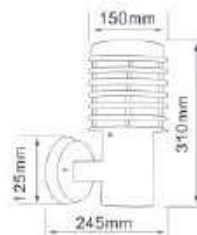

STEEL GARDEN

WALL / PATH LIGHT

Material: Iron + Clear PC Shade

Bulb Adaptable: E27 10W LED Bulb A Type (Excl.)

Finish: Matt Black

IP44

EXTERIOR

W/PIR Sensor
Detection Range 12M Max. x 120°
Adjustable Sensor Timing:
from 5 Seconds to 8 Minutes

(Available in 1M & 0.5M)

STAINLESS STEEL GARDEN

WALL / PATH LIGHT

Material: Brushed Stainless Steel + Clear PC Shade

Bulb Adaptable: E27 10W LED Bulb A Type (Excl.)

Finish: Stainless Steel

IP44

W/PIR Sensor
Detection Range 12M Max. x 120°
Adjustable Sensor Timing:
from 5 Seconds to 8 Minutes

(Available in 1M & 0.5M)