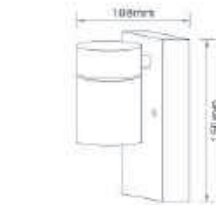

WATER-PROOF SPOT WALL LIGHT

● **EL-426DN**
GU10 5W LED Bulb