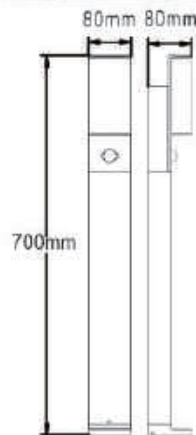

NEW

LED GARDEN PATH / WALL LIGHT

Material: Aluminum Die-Casting + Opal PC
Voltage: 220-240V, 50Hz
Lamp: 8W SMD 2835 LED
Lumen: 600LM
Finish: Black
With Isolated Driver
IP44

NEW

● GPLLED-125S