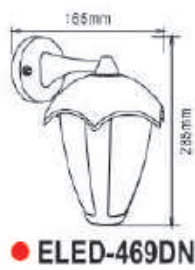

NEW

NEW

LED MODERN LANTERN

Material: Aluminum-Die Cast + PC

Lamp: 8W SMD LED

Lumen: 640LM

Ra>80

Color: Black

IP54