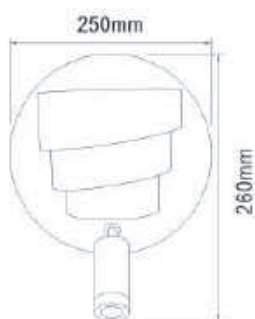

● **WLED-228A**