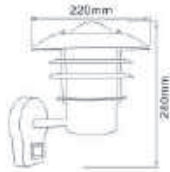

GARDEN

WALL / PATH LIGHT

Material: Stainless Steel + Glass
Bulb Adaptable: E27 10W LED Bulb A Type (Excl.)
IP44

Material: Iron + Glass
Bulb Adaptable: E27 10W LED Bulb A Type (Excl.)
Finish: Galvanized Iron/White/Black
IP44

EXTERIOR

● EL-555UPS
Sensor Range: 10M x 110°