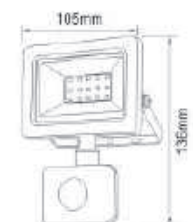

● FLED-702S-10W

HOME RESOURCE 051

www.homeresource.com.tw