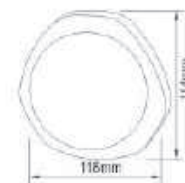

● BO-LED91A

Lamp: 0.21W (3 x 0.07W LED)
Battery: 3 x AAA (Excl.)
Battery Working Time:
25H (at "ON" Mode)
Time Delay (Adjustable): 20S/60S/90S
Sensor Adjustable
With Low Power Indicator
Dimmable