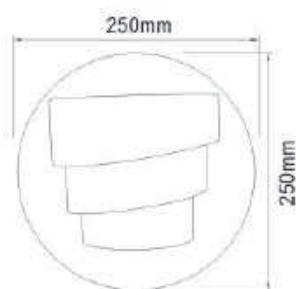

● **WLED-228**

Material: Metal Tube + PP Diffuser
+ Medium Density Fiber Board
Lamp: 4.5W (10pcs SMD5630 LED)
+ Spot 4W (1pc COB LED)
Color: White + Wood Grain
With Toggle Switch on the Base