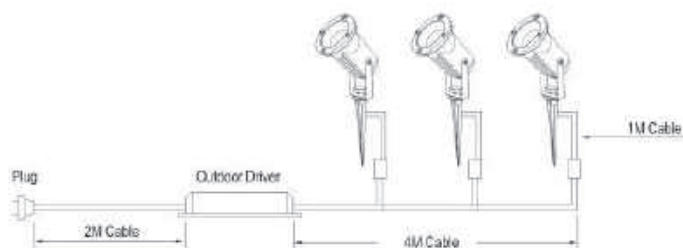

Each Set with 4M SPT-2W (18awg)

4M H05RN-F 2 x 0.75mm<sup>2</sup> Extension Cable

+ Waterproof Female Plug + DC Plug

With Outdoor Driver

Finish: Black

IP44

• Assembly

EXTERIOR