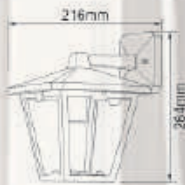

● **EL-468DN**

E27 / 10W LED Bulb

● **ELED-468DN**

10W(14pcs x 1W SMD2835 LED)
550LM(4000K)