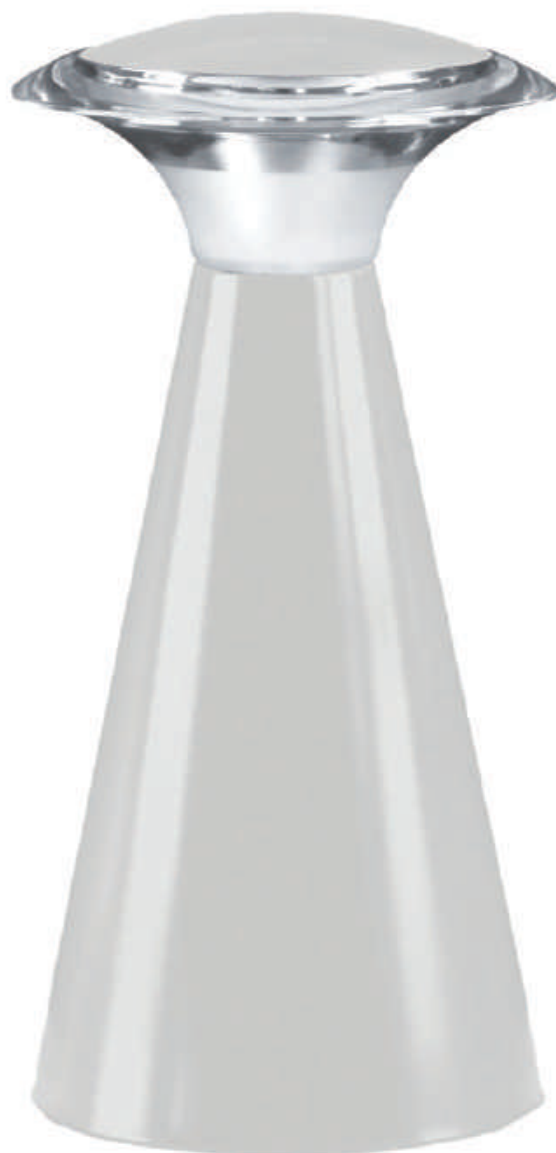

● ETLED-18BPTA

Bi-Color LED, Rechargeable Battery

Material: ABS Top & Body + PMMA Diffuser
Lamp: 1.44W(12pcs x 0.12W SMD2835 3000+6000K LED)
With 1pc Built-in 3.7V 1200mAh 18650 Lithium Rechargeable Battery
Battery Working Time: 30H(3000K/6000K) / 3H(3000K+6000K)
Battery Charging Time: 6H ; 500 Circles)
Power On by USB Directly after Battery Finishing up its Life
With 4 Way Touch Switch: 3000K - 6000K - 3000K+6000K - Off
(Stepless Dimming for Each Way by Pressing The Switch Long)
With 1.2m USB Cable
Color: Black/White/Silver/Pink/Blue
Orange/Green/Green Blue/Pearl White

● ETLED-18BPT1

Battery, Rechargeable Battery

Material: ABS Top & Body + PMMA Diffuser
Lamp: 12 x 0.06W ϕ 5 LED Modules
Lumen: 60LM(6000K)
Battery Working Time: 36H (3 x AA Excl.)
With Touch On/Off Switch
With DC Hole
Color: Black/White/Silver/Pink/Blue
Orange/Green/Green Blue

PROMOTION