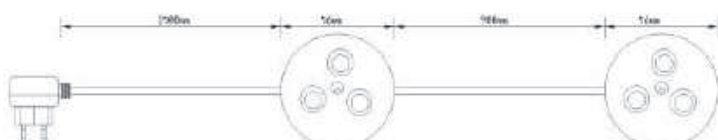

DLED-851-S2