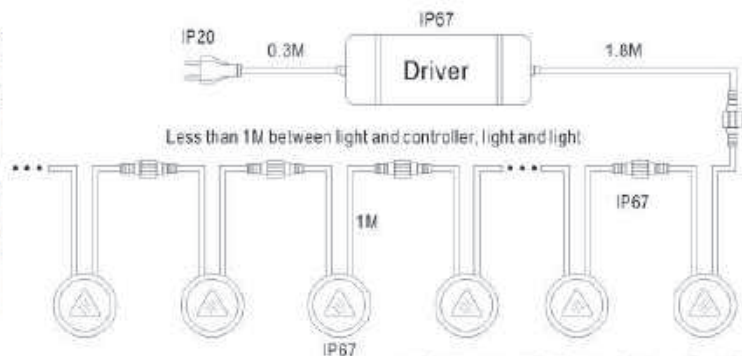

EXTERIOR

HOME RESOURCE 059