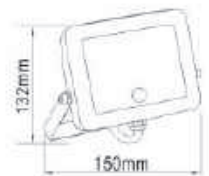

EXTERIOR

● FLED-592-20

●	Lamp	Lumen	Product size
FLED-592-10	10W (10pcs x 1W SMD2835 LED)	700LM(4000K)	L: 15 x W: 28.5 x H: 13.2cm
FLED-592-20	20W (20pcs x 1W SMD2835 LED)	1400LM(4000K)	L: 191 x W: 3.5 x H: 16cm
FLED-592-30	30W (30pcs x 1W SMD2835 LED)	2100LM(4000K)	L: 21.8 x W: 4.1 x H: 17cm
FLED-592-50	50W (48pcs x 1W SMD2835 LED)	3500LM(4000K)	L: 28.7 x W: 5 x H: 20.5cm