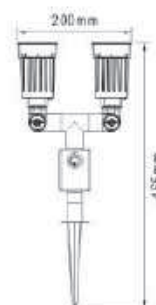

# SPOT LIGHT

ENERGY SAVING

Material: PP  
Bulb Adaptable: E27 230v 100W Max. Par38 Bulb (Excl.)  
With 1.5m 2G1.0mm<sup>2</sup> Rubber Cable + VDE Plug  
Color: Black  
IP44

EXTERIOR

● PG-11A

● PG-22A

LED