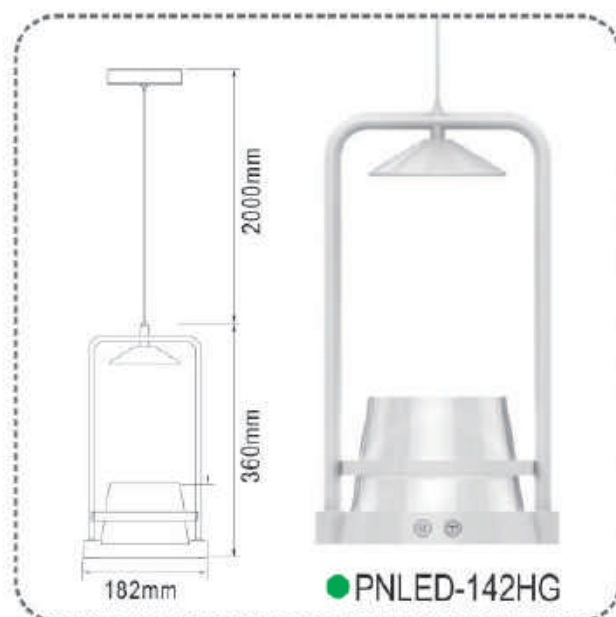

### Beautiful:

Switching to general lighting mode, it makes plants prettier and makes surrounding more harmonious.

With Built-in Driver

With 2m Cable and Built-in Driver

With 2.6m USB Cable

NEW

NEW

LED PLANT GROW LIGHT - CAGE

Material: Iron Body + ABS Base + Plastic Plate  
Lamp: 5W(Red LED + Blue LED + White 4000K LED)

2 Switches on Base

Switch for PLANT: Red Light and Blue Light

(if the light is not turned off, it will automatically shut down after 12H)