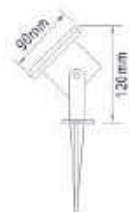

Material: Die Cast Aluminum + Glass Lens

Bulb Adaptable: MR16 5W LED Bulb

Finish: Aluminum

IP44

● **GL-840SP**

• Assembly