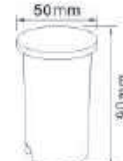

● GLED-153B