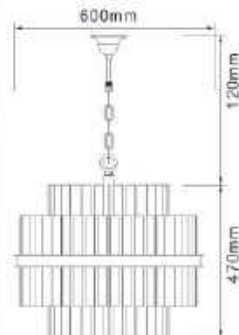

CRYSTAL

CEILING LAMP

NEW

● HG-L095

Material: Metal + Glass
Bulb Adaptable:
8 x E14 Max. 40W Bulb (Excl.)
Finish: French Gold