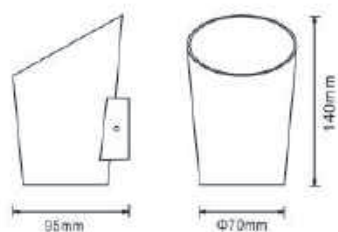

# NEW

Material: Aluminum-Die Cast + Opal PC

Lamp: 2×COB 3W LED

Lumen: 280LM

Voltage: 220-240V

Finish: White

IP54

NEW