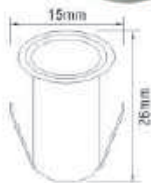

● DKLED-64-S6

Lamp: 6 x 0.4W SMD3528 LED (3000K)
Lumen: 7 LM (3000K) per Light