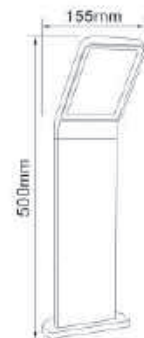

● **ELED-328DN**  
 Lumen: 680LM (4000K)

● **GPLED-328(0.5m)**  
 Lumen: 680LM (4000K)

● **GPLED-328(0.8m)**  
 Lumen: 600LM (4000K)

EXTERIOR

● **ELED-285S**  
 With Sensor (8M, 120°)

● **ELED-285**

Material: Aluminum Body  
 + Glass Diffuser  
 Voltage: 100V ~ 240V  
 Lamp: 9W  
 (45pcs x 0.2W SMD2835 LED)  
 Lumen: 695LM (4000K)  
 Finish: Black  
 IP54

● **GPLED-285S(0.8M)**  
 With Sensor (8M, 120°)

● **GPLED-285(0.8M)**

● **GPLED-285(0.5M)**