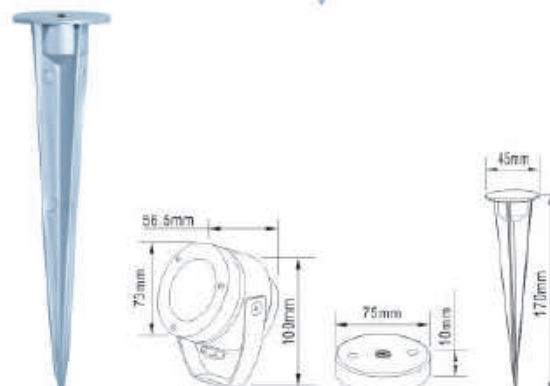

Option 2
● **GLED-311SP**
2.5M H05RN-F Cable

EXTERIOR