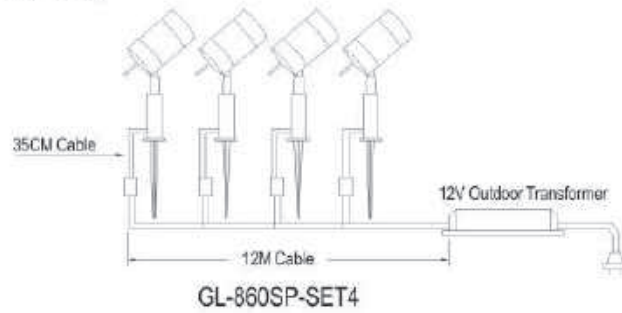

# SPOT LIGHT

Material: Brushed Aluminum Alloy + Glass Shade

IP44

EXTERIOR

● **GL-860SP**  
MR16 5W LED Bulb

● **EL-860DN**  
GU10 5W LED Bulb

• Assembly

Material: Die Cast Aluminum + Glass Lens