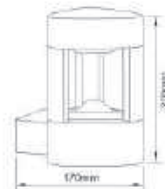

LED GARDEN WALL / PATH LIGHT

Material: Stainless Steel + Clear PC
Finish: Stainless Steel
Lamp: 6W(30 x 0.2W LED)
Input Voltage: 100-240V
IP44

EXTERIOR

● ELED-156

Material: Aluminum + PC
Lamp: 5.4W(90 x 0.06W LED)
Lumen: 2700K 585LM
Finish: Dark Gray/Black
IP54