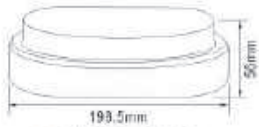

## BULKHEAD

Material: Aluminum Die-Casting Body + Opal PC Diffuser

Voltage: 220V ~ 240V

Finish: Black / White / Grey

IP44

EXTERIOR