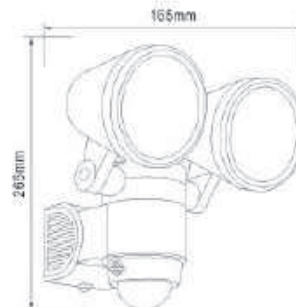

● ELED-309A-2

Lamp: 6W(12pcs x SMD2835 LED)
Lumen: Approx. 200LM