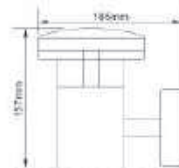

● ELED-757A