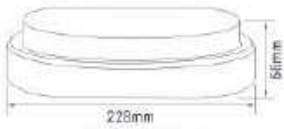

● ALED-583

Lamp: 10W (60 x SMD2835 LED)
Lumen: 850LM (4000K)