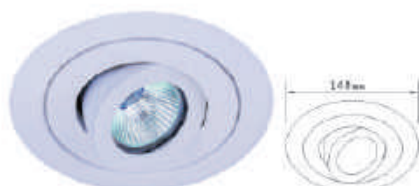

● DL-42
Aluminum
MR16 LED 5W