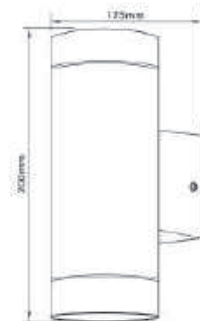

● **EL-413-2**
Bulb Adaptable: 2 x GU10 5W LED Bulb

● **ELED-413-2**
Lamp: 6W (2 x 3W LED)
Lumen: 2 x 360LM(4000K)

Material: Aluminum Die-Casting Body + PC Diffuser
Voltage: 220V ~ 240V
Color Temperature: 2700K ~ 6500K
Finish: Black / Aluminum Die-Cast
Bulb Exclusive
Ra > 70
IP54