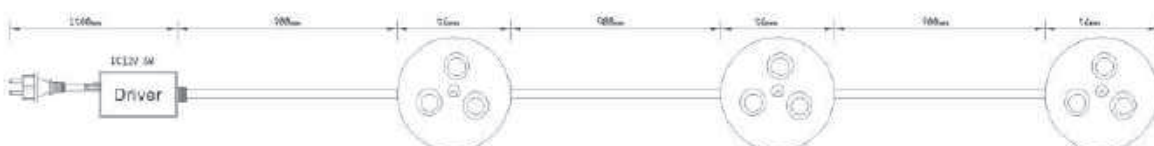

DLED-851-S3