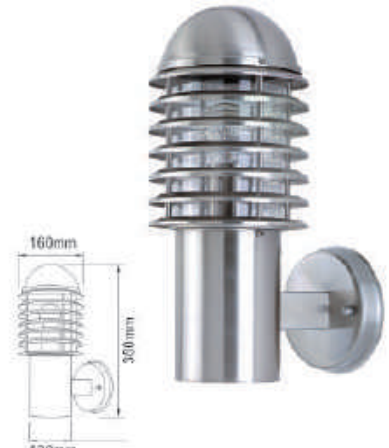

# STAINLESS STEEL GARDEN WALL/PATH LIGHT

Material: Stainless Steel + PC Diffuser

Bulb Adaptable: E27 10W LED Bulb A Type (Excl.)

Finish: Stainless Steel

IP44

● GPL-SS01/UP

● GPL-SS01/W

● GPL-SS01