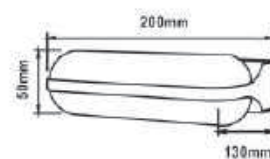

NEW

LED MODERN WALL LAMP

Material: Aluminum Die-casting + PC
Voltage: 220-240V / 50Hz
Color: Black
With Built-in Driver
IP54

NEW

● ELED-121

Lamp: 13W SMD LED