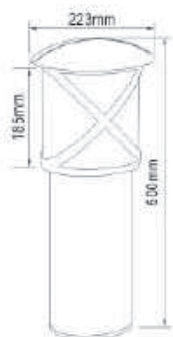

ALUMINUM LANTERN

Material: Die Cast Aluminum + Frosted PC
Bulb Adaptable: E27 10W LED Bulb A Type
Finish: White/Black/Matt Rust

● EL-341PE2
IP44