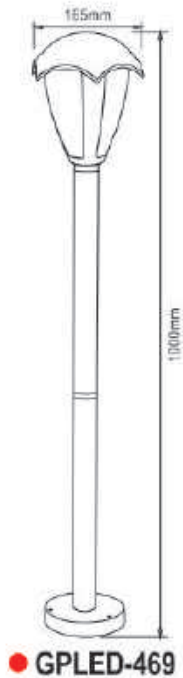

NEW

NEW

LED MODERN LANTERN

Material: Aluminum-Die Cast + PC

Lamp: 8W SMD LED

Lumen: 640LM

Ra>80

Color: Black

IP54