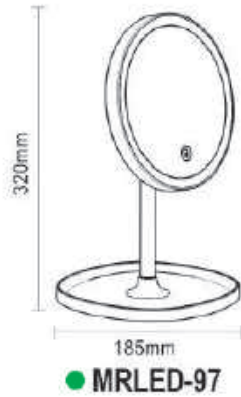

NEW MIRROR LIGHT VENUS