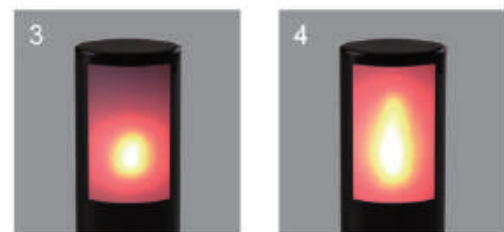

Realistic Flames

● ETLED-32 (1-Side)

Lamp: 0.25W
(37pcs x 0.06W SMD0603 LED)
Operation Time:
36H(Alkaline Batteries)

● ETLED-32A (2-Side)

Lamp: 2 x 0.25W
(2 x 37pcs x 0.06W SMD0603 LED)
Operation Time:
24H(Alkaline Batteries)

PROMOTION

HOME RESOURCE 129

www.homerresource.com.tw