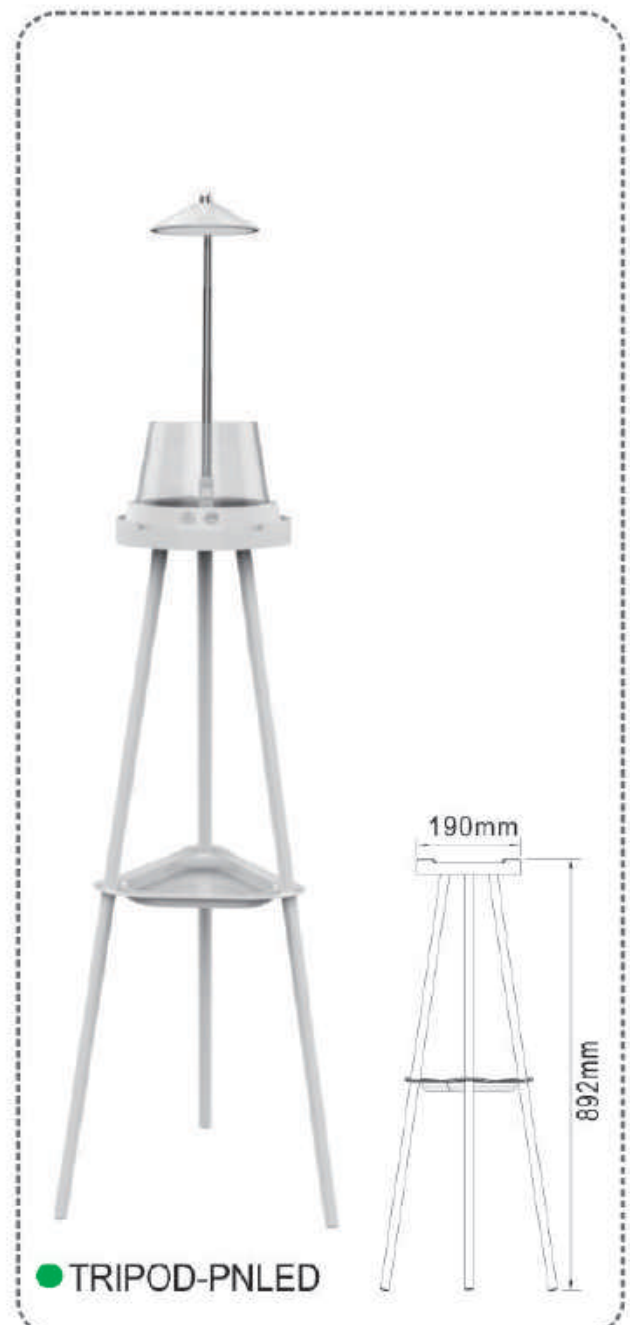

### Beautiful:

Switching to general lighting mode, it makes plants prettier and makes surrounding more harmonious.

With Built-in Driver

With 2m Cable and Built-in Driver

With 2.6m USB Cable

NEW

NEW

LED PLANT GROW LIGHT - CAGE

Material: Iron Body + ABS Base + Plastic Plate  
Lamp: 5W(Red LED + Blue LED + White 4000K LED)

2 Switches on Base

Switch for PLANT: Red Light and Blue Light

(if the light is not turned off, it will automatically shut down after 12H)