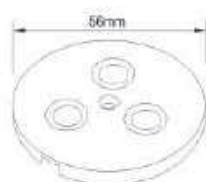

LED UNDER **CABINET** DOWN LIGHT KIT

Material: ABS
Voltage: DC12V
Beam Angle: 90°
Color: Gray

● DLED-851