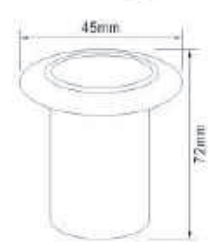

EXTERIOR

AC Type **2-in-1** LED In-Ground Light & Deck Light

4-in-1 version is optional

Material: Aluminum
Lamp: 2.4W (8 x 0.3W SMD2835 LED)
Lumen: 135LM (4000K)
With 1M 2x0.75mm² H05RN-F Cable
Finish: Silver / Black
IP67

● GLED-148

HOME RESOURCE 061

www.homeresource.com.tw