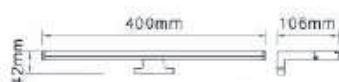

● MRLED-130