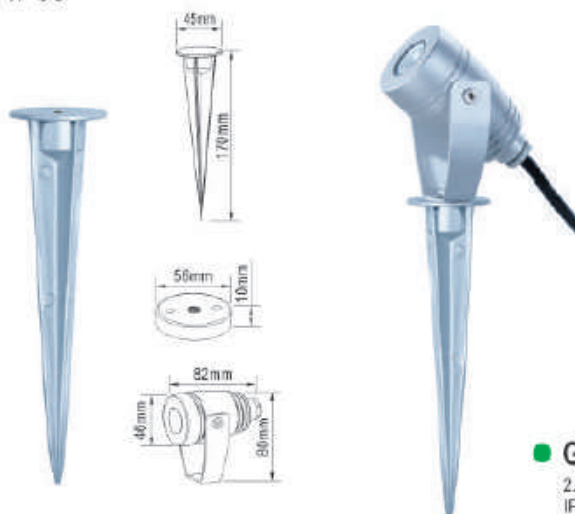

# SPOT LIGHT

Premium

Material: Solid Alu. Body

Lamp: 1W&3W LED (6000K/Cool White)

Finish: Aluminum Anodize

IP68

Option 2  
● **GLED-36SP**  
2.5M H05RN-F Cable  
IP68 VDE Plug

● **GLED-36BA/SP**  
1W 6000K 80Lm Build-in Driver  
3W 6000K 220Lm Build-in Driver