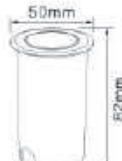

# NEW

Material: Aluminum  
Voltage: 220-240V  
Lamp: 3W (1pc × 3W CREE LED)  
Lumen: 160LM  
Finish: Stainless Steel  
IP54

● GLED-150

● GLED-151

Material: Die-Cast Aluminum + Plastic  
Voltage: AC100-240V  
Lamp: 2W (11pcs × 2W Everlight 2835 LED)  
Color Temperature: 3000K  
Color: Silver  
IP65