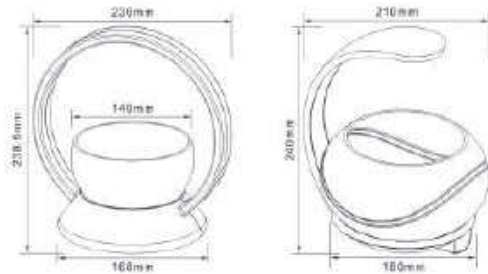

● PNLED-140 (Halo)