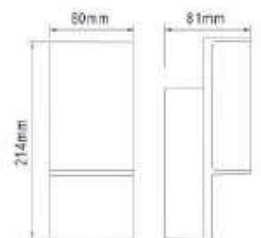

NEW

LED GARDEN PATH / WALL LIGHT

Material: Aluminum Die-Casting + Opal PC
Voltage: 220-240V, 50Hz
Lamp: 8W SMD 2835 LED
Lumen: 600LM
Finish: Black
With Isolated Driver
IP44

NEW

● ELED-125