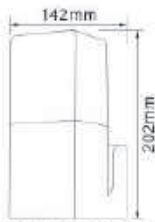

LED GARDEN WALL / PATH LIGHT

Material: Aluminum Body + PC Diffuser
Voltage: 100V ~ 240V
Lamp: 12W (60 x 0.2W SMD2835 LED)
Finish: Granulated Matt Black
IP44

● **ELED-328UP**
Lumen: 680LM (4000K)