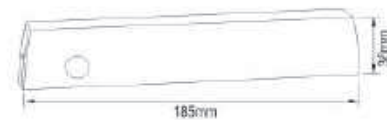

LED **SENSOR** CABINET LIGHT

Material: ABS

Color: White

Battery: 3 x AAA (Excl.)

With CDS (Photo Sensor) & PIR Motion Sensor

Switch: Auto / On / Off

● **BO-LED90**

Lamp: 0.35W (5 x 0.07W LED)

Battery Working Time: 25H (at "ON" Mode)