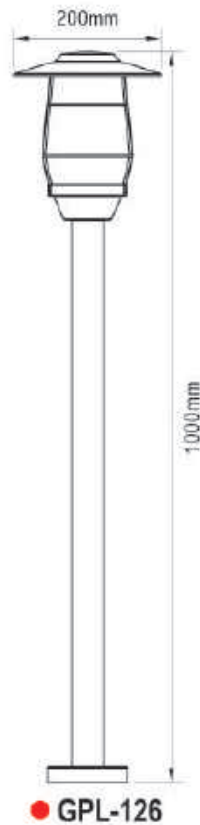

NEW

NEW

● GPL-126

ENERGY SAVING WALL/PATH LIGHT

Material: Aluminum + Iron + PC
Voltage: 110-240V, 50Hz
Color: Black
Without E27 60W Bulb (Excl.)
IP54