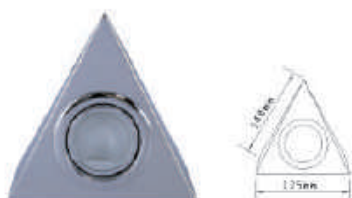

# ENERGY SAVING RECESSED DOWN LIGHT

● DL-31  
Pressed Iron  
JC4 12V 3.5W LED Bulb

● DL-32  
Pressed Iron  
JC4 12V 3.5W LED Bulb

● DL-33  
Zinc Alloy  
MR16 LED 5W

● DL-34  
Zinc Alloy  
MR16 LED 5W

● DL-35  
Zinc Alloy  
MR16 LED 5W