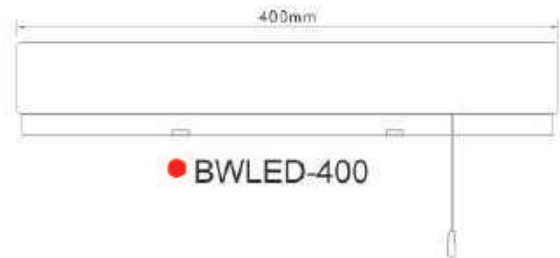

DRIVER BUILT-IN

LED MIRROR LIGHT

Material: Aluminum Base + PMMA Diffuser + Stainless Steel Spring Clips

Voltage: 85V ~ 265V

Lamp: 10W (20 x 0.5W SMD5630 LED)

Lumen: 800LM (3000K)

With Pulling Switch

Finish: Silver Body + White Diffuser

IP44