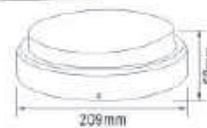

● ALED-584

Lamp: 10W (60 x SMD2835 LED)
Lumen: 850LM (4000K)