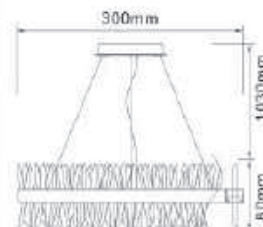

## CEILING LAMP

**NEW**

● HG-L095

Material: Metal + Glass  
Bulb Adaptable:  
8 x E14 Max. 40W Bulb (Excl.)  
Finish: French Gold

● HG-384

Material: Stainless Steel + Crystal  
Bulb Adaptable: 86W LED  
Finish: Brass