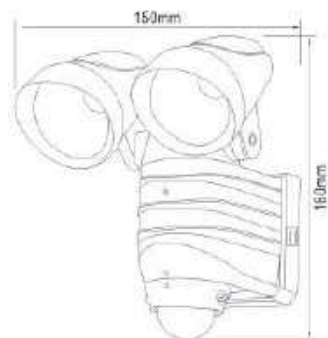

● ELED-303S-2

Lamp: 2W (2 x 1W LED)

Lumen: 100LM (6000K)

Battery Working Time: 12H

HOME RESOURCE 075

www.homeresource.com.tw