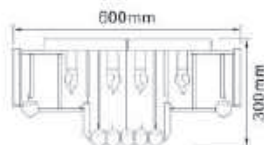

Bulb Adaptable: E27 x 6 40W Bulb

● **CM-388**