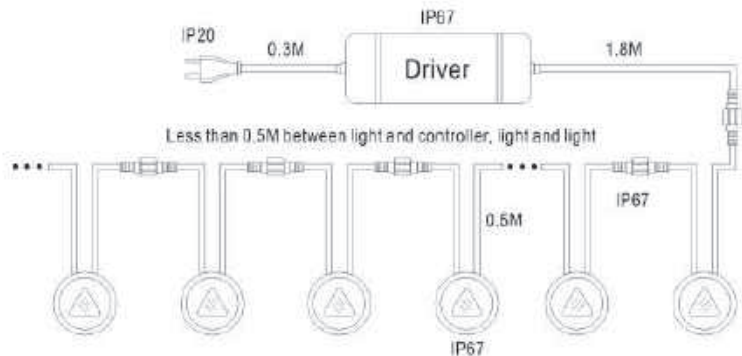

● DKLED-62-S6

Lamp: 6 x 0.4W SMD5050 RGB LED
Lumen: 4LM (RGB) per Light
With IR RGB Controller(3M, 360°)