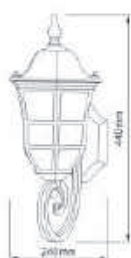

# ALUMINUM LANTERN

Material: Die Cast Aluminum + Frosted Glass

Bulb Adaptable: E27 10W LED Bulb

Finish: Black

EXTERIOR

● EL-252UP  
IP44

● EL-252UP

Product size: 24 x 20 x 44cm