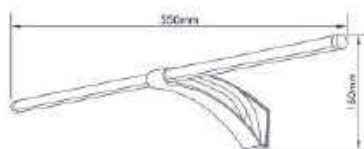

LED **DISPLAY** LIGHT

Material: Aluminum Alloy + Acrylic

Finish: Black/White/Silver

● DPLED-15S

Lamp: 1.2W (18 x SMD3020 LED)
Illumination: 300LUX(0.3m Distance)
Lumen: 68LM

● DPLED-15L

Lamp: 2.4W (36 x SMD3020 LED)
Illumination: 400LUX (0.3m Distance)
Lumen: 135LM

INTERIOR

LED **PICTURE** LIGHT

Material: Aluminum Alloy + Acrylic

Finish: Black/White/Silver

● PLED-15S

Lamp: 1.2W (18 x SMD3020 LED)
Illumination: 300LUX (0.3m Distance)
Lumen: 68LM

● PLED-15L

Lamp: 2.4W (36 x SMD3020 LED)
Illumination: 400LUX (0.3m Distance)
Lumen: 135LM

HOME RESOURCE 105