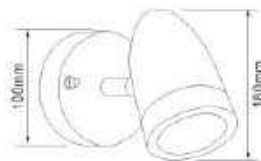

• WG-851

Material: Die Cast Aluminum Body + Glass Diffuser

+ Plastic Spike

Bulb Adaptable: GU10 5W LED Bulb

With 1M H05RN-F 3x1.0mm² Cable + Connection Box

IP44